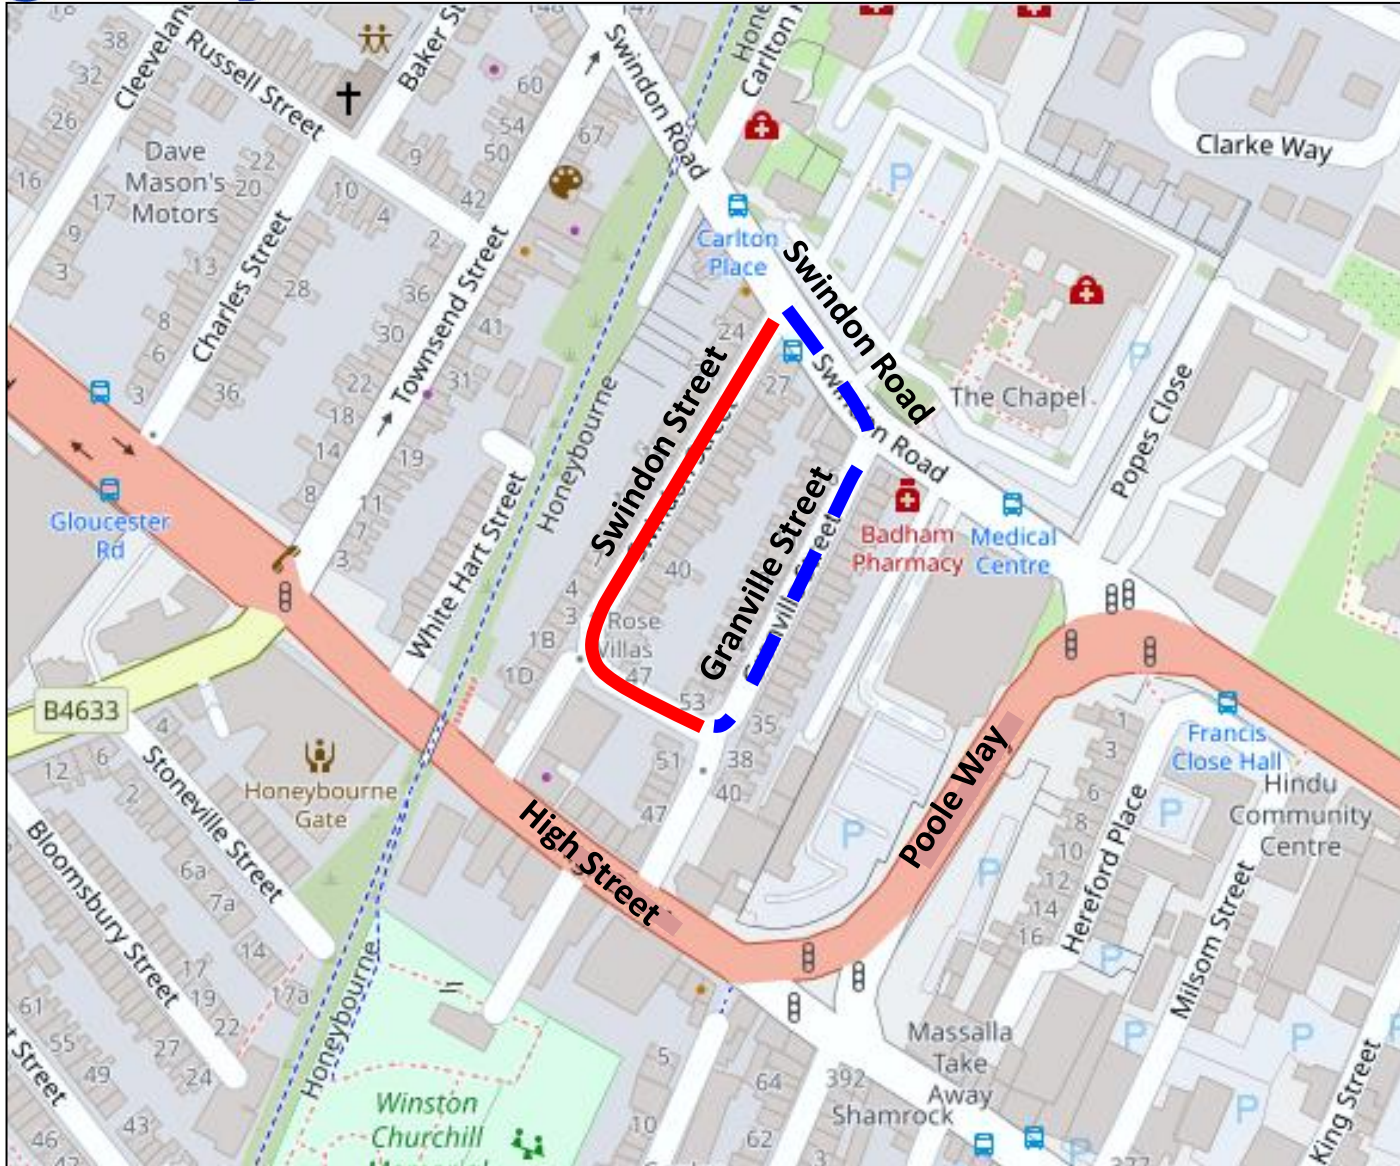

Diversion route for  
4/90061 Swindon Street, Cheltenham

- Road Closure
- - - Diversion Route