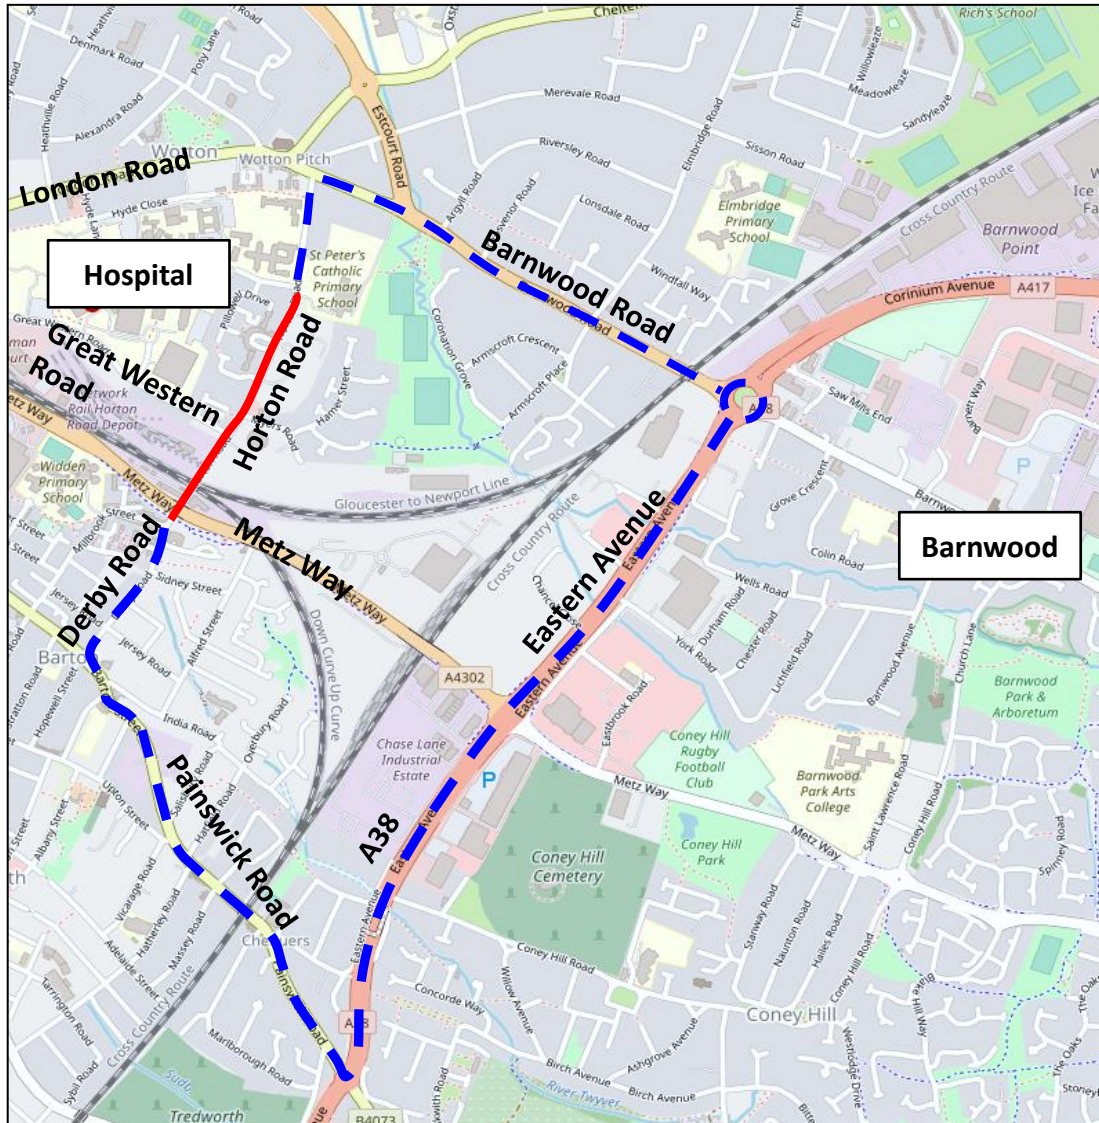

Official Diversion route for 3/8003 Horton Road, Gloucester – Section 2

- Road Closure
- - - Diversion Route