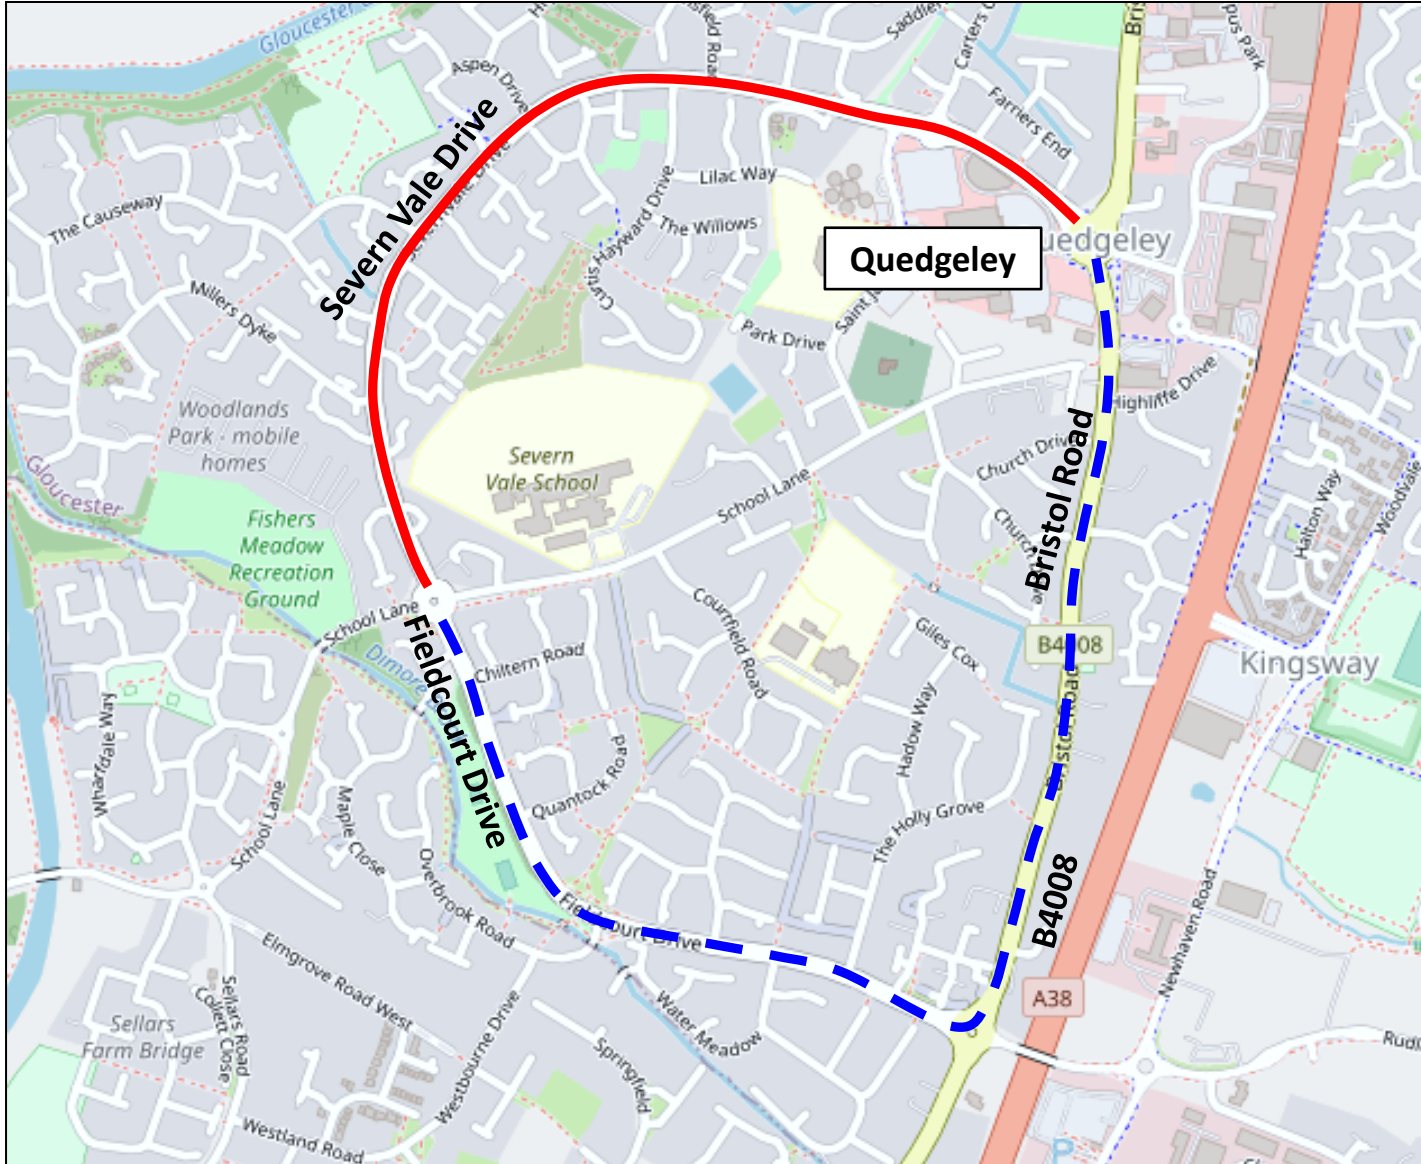

## Diversion route for 3/015 Severn Vale Drive, Quedgeley

-  Road Closure
-  Diversion Route