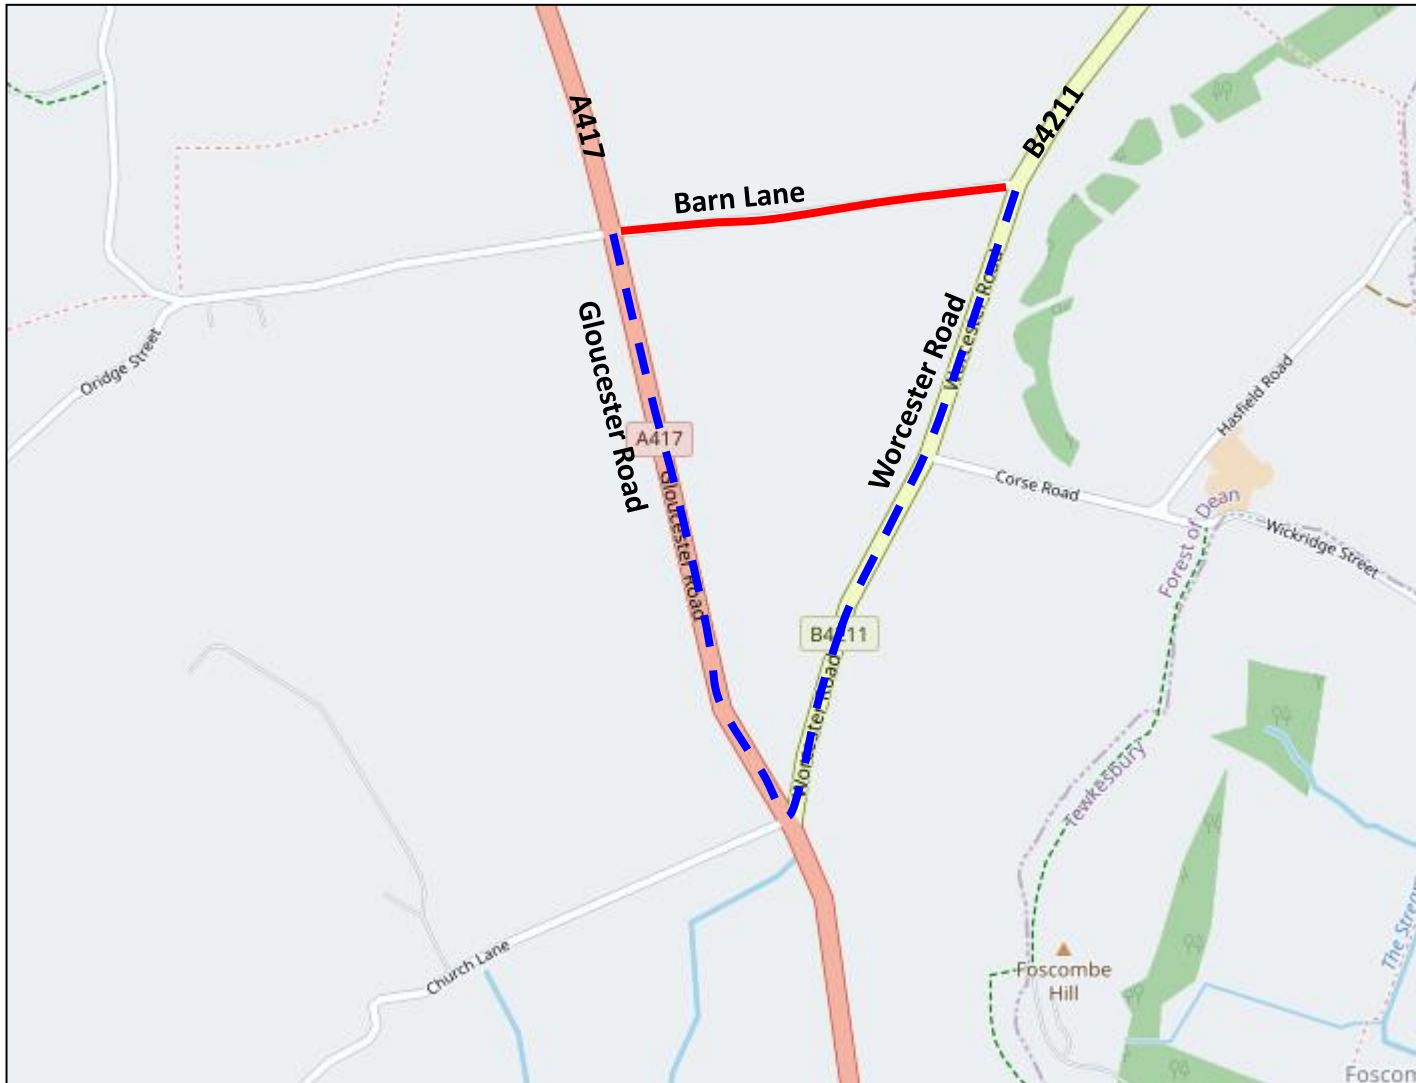

Official Diversion route for 3/65 Barn Lane, Corse

-  Road Closure
-  Diversion Route