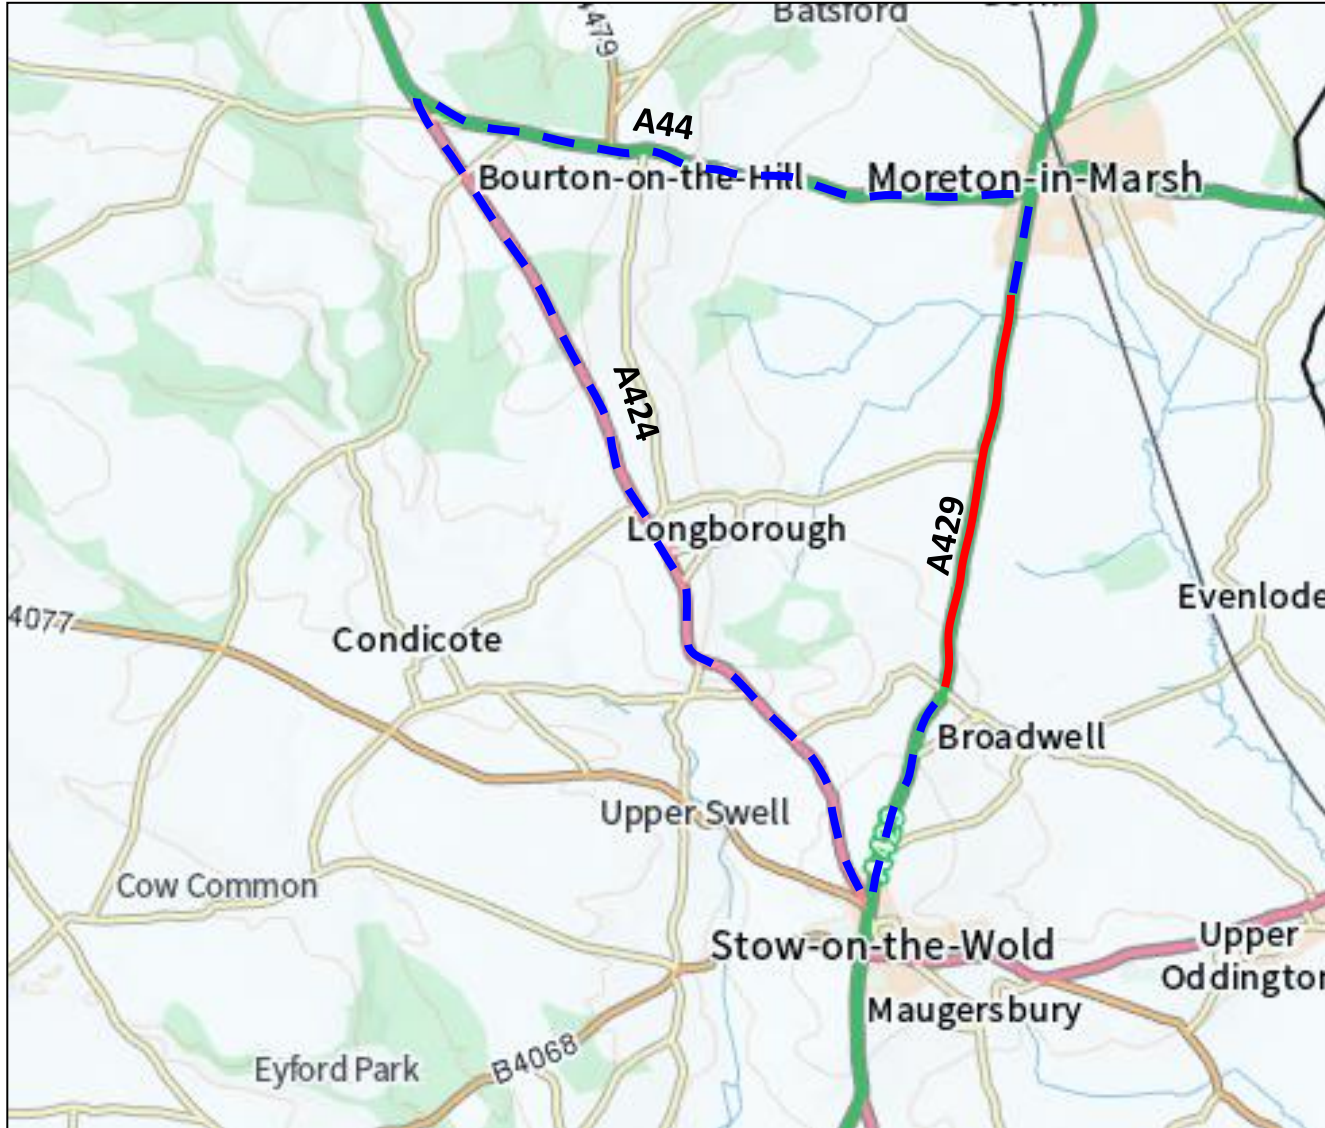

Diversion route for A429 Fosseway, Moreton-in-Marsh

- Road Closure
- - - Diversion Route