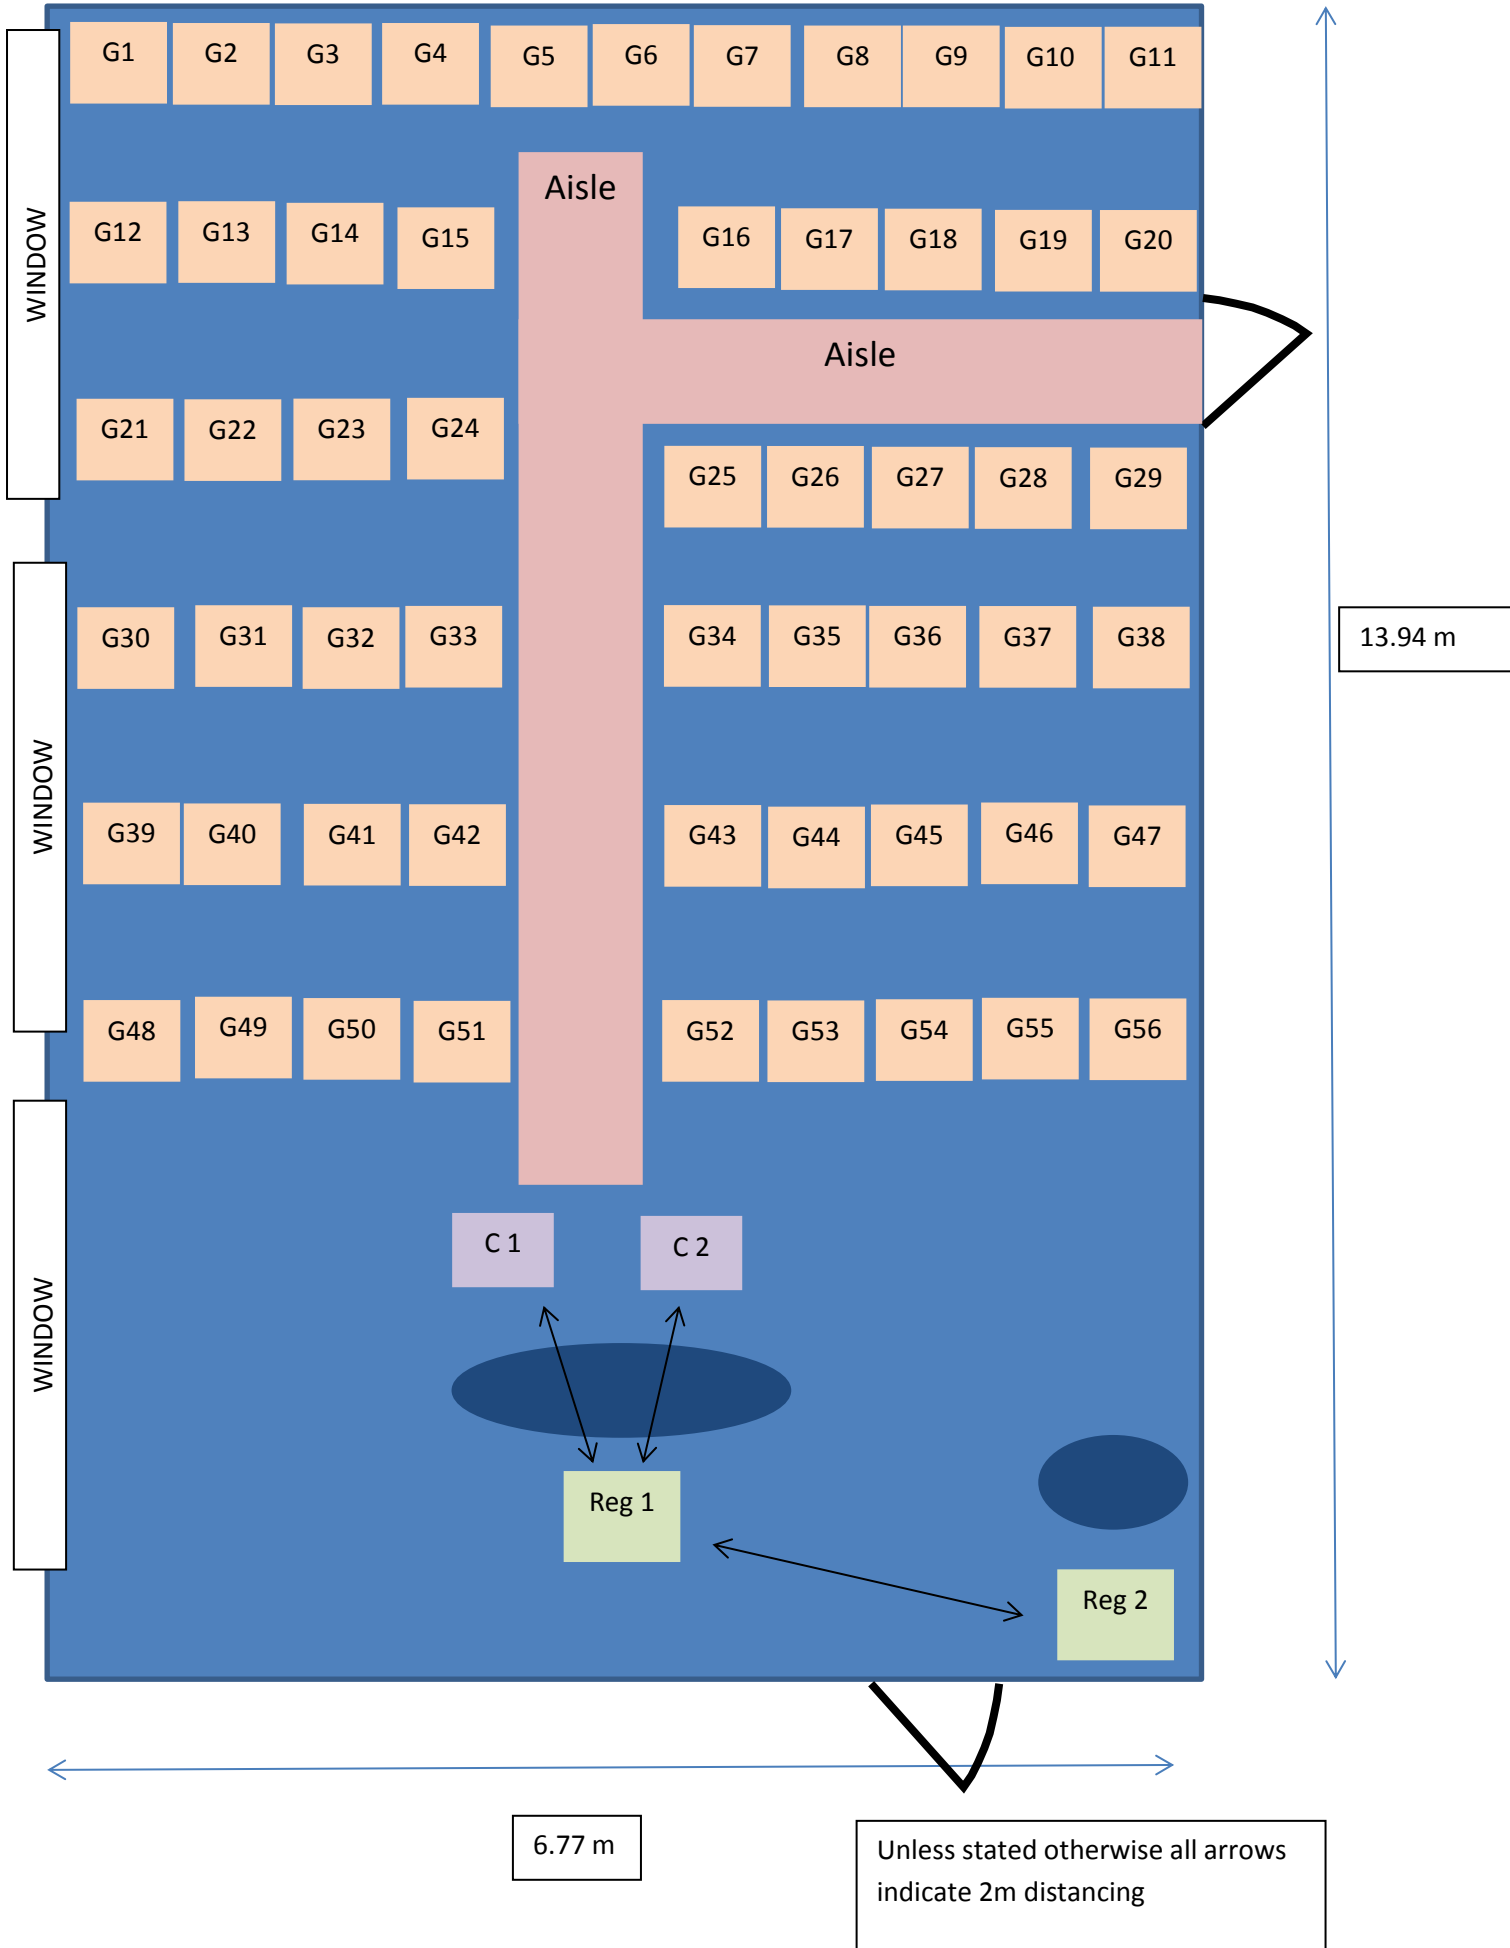

Shire Hall – Meeting Room 5

6.77 m

13.94 m

Unless stated otherwise all arrows indicate 2m distancing