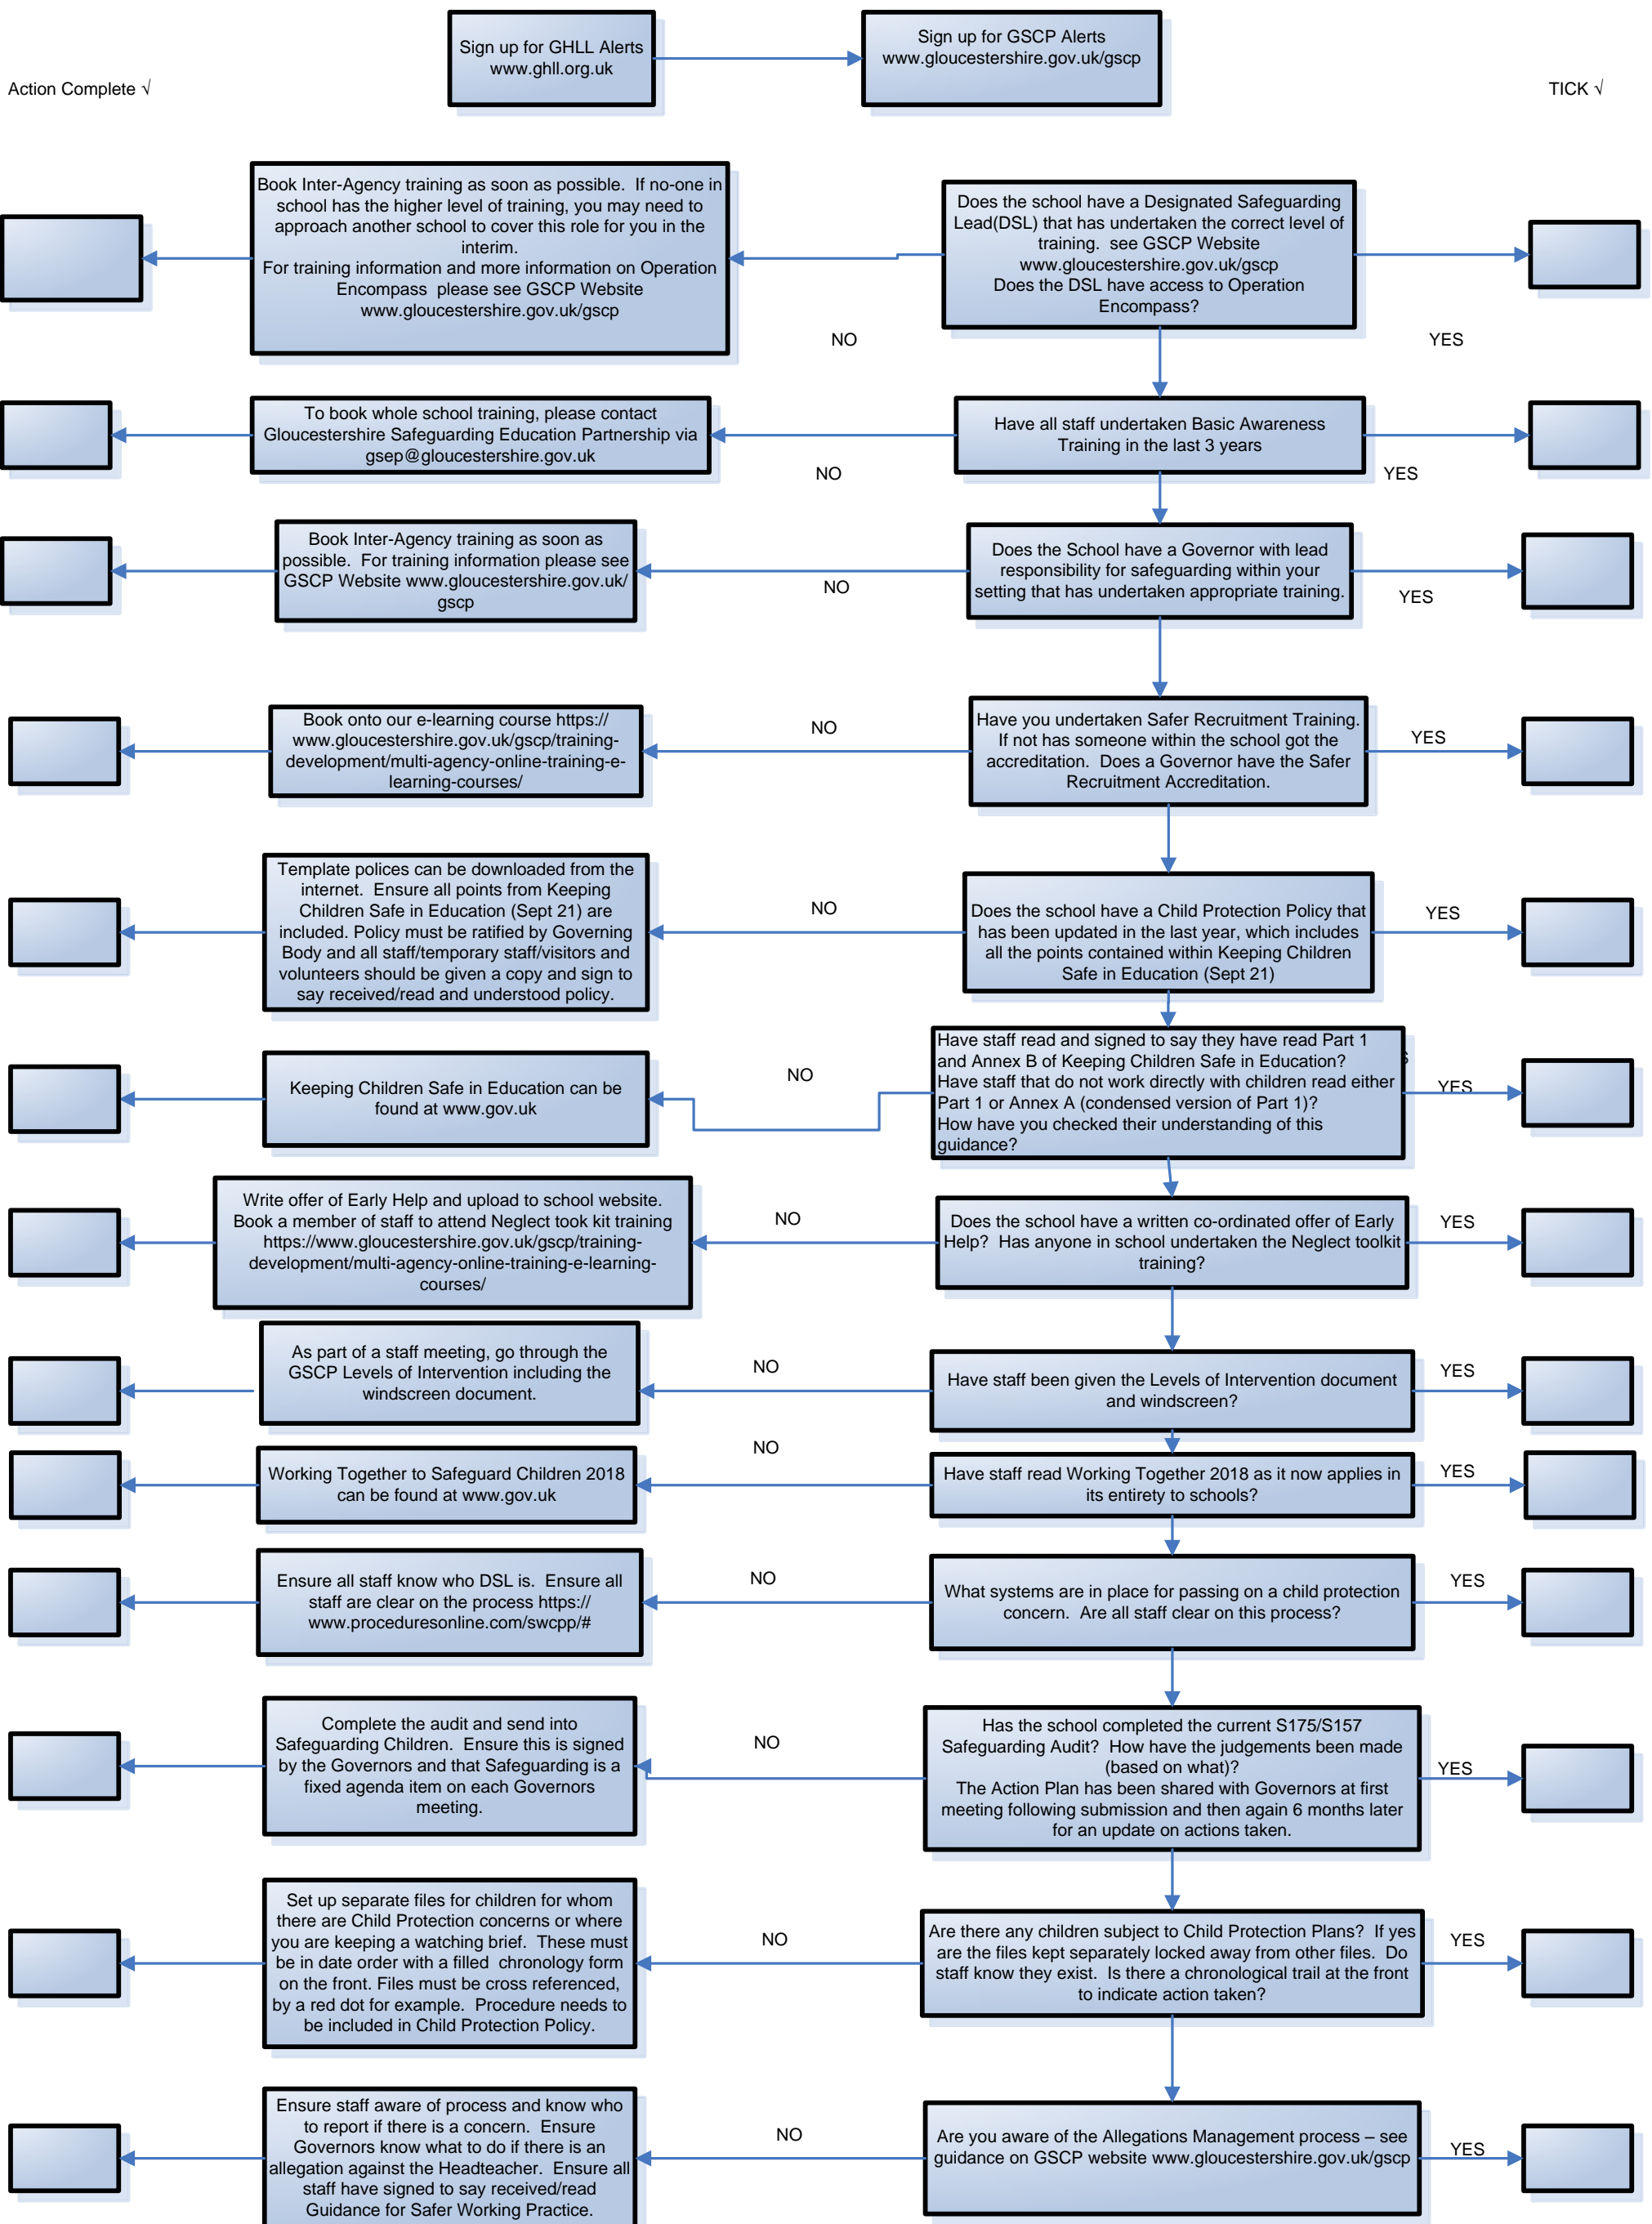

# NEW HEAD TEACHERS GUIDE

Telephone Numbers:

Multi-Agency Safeguarding Hub (MASH)	01452 426565
Allegations Management Team	01452 426994/426320
Gloucestershire Safeguarding in Education Team	01452 426221