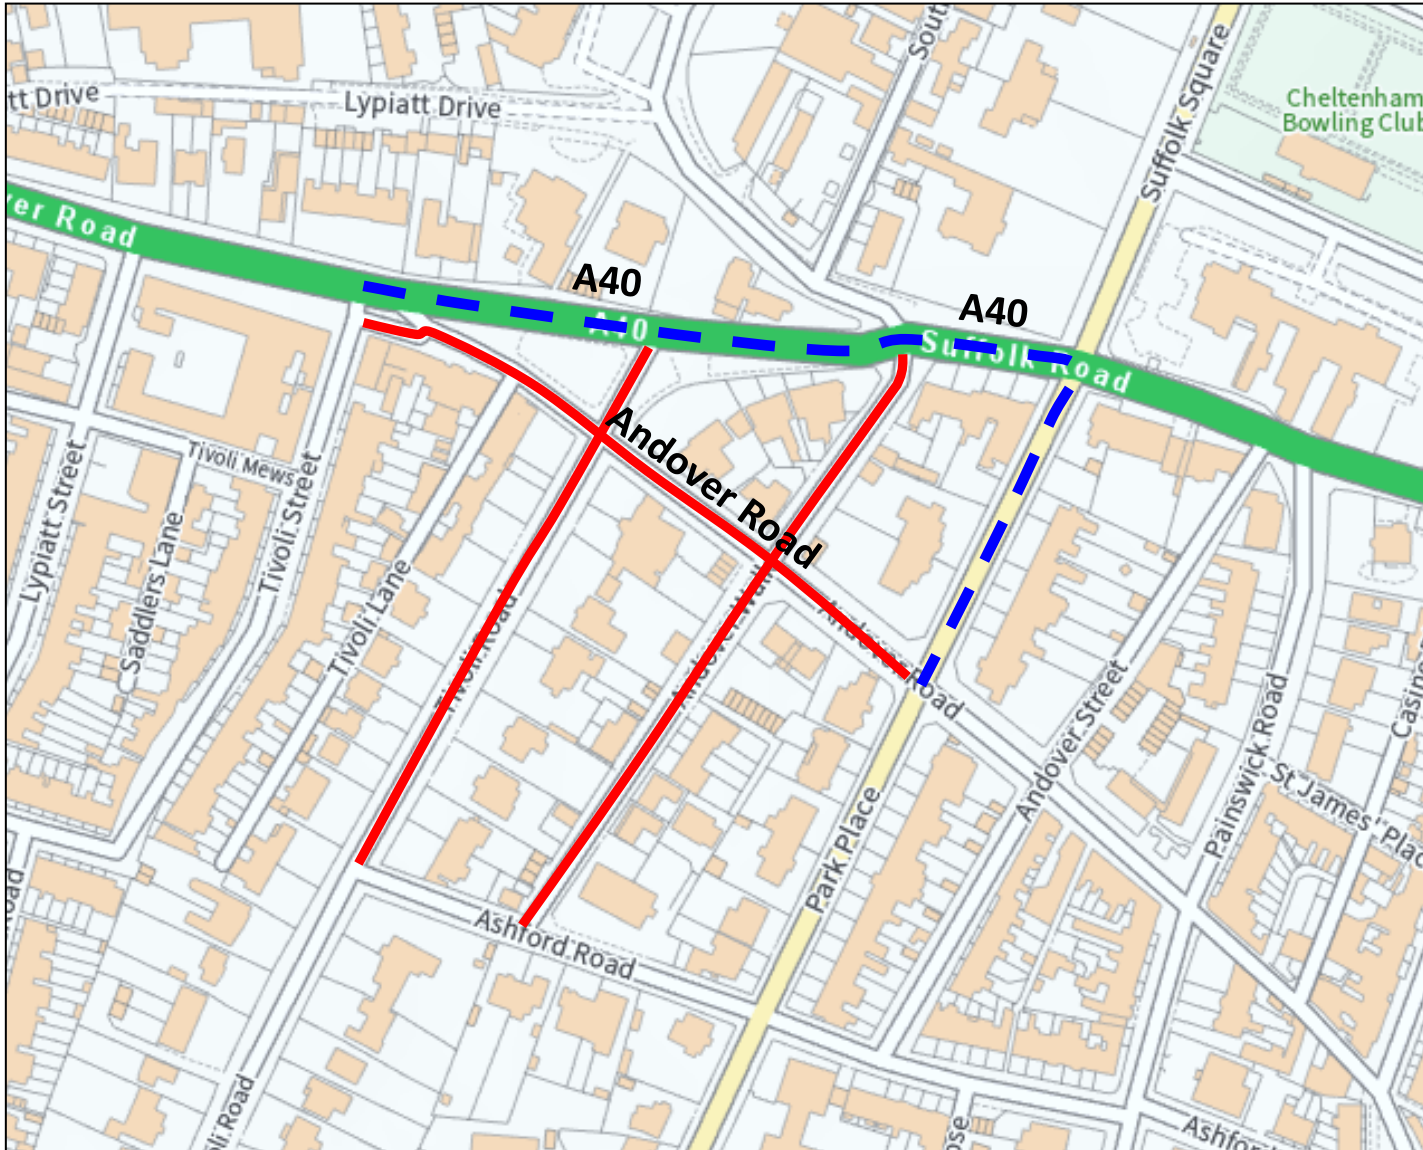

Diversion route for 4/90211 Andover Road, Cheltenham

- Road Closure
- - - Diversion Route