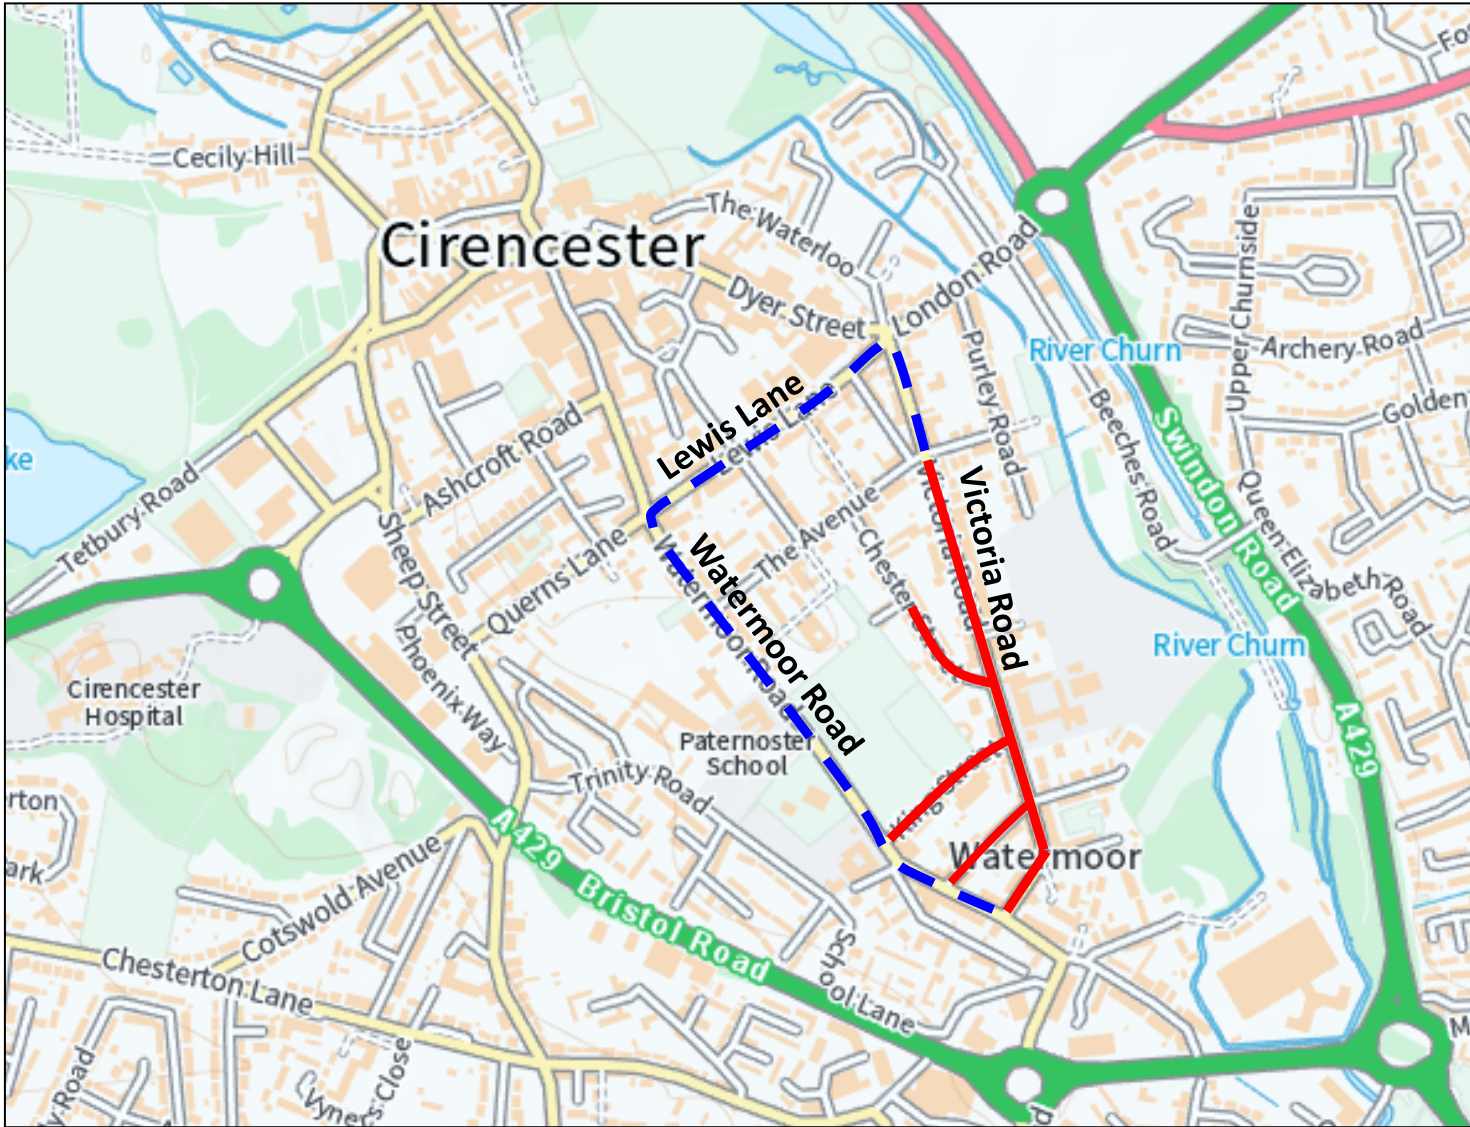

# Highways

Diversion route for  
3/325 Victoria Road, Cirencester

-  Road Closure
-  Diversion Route