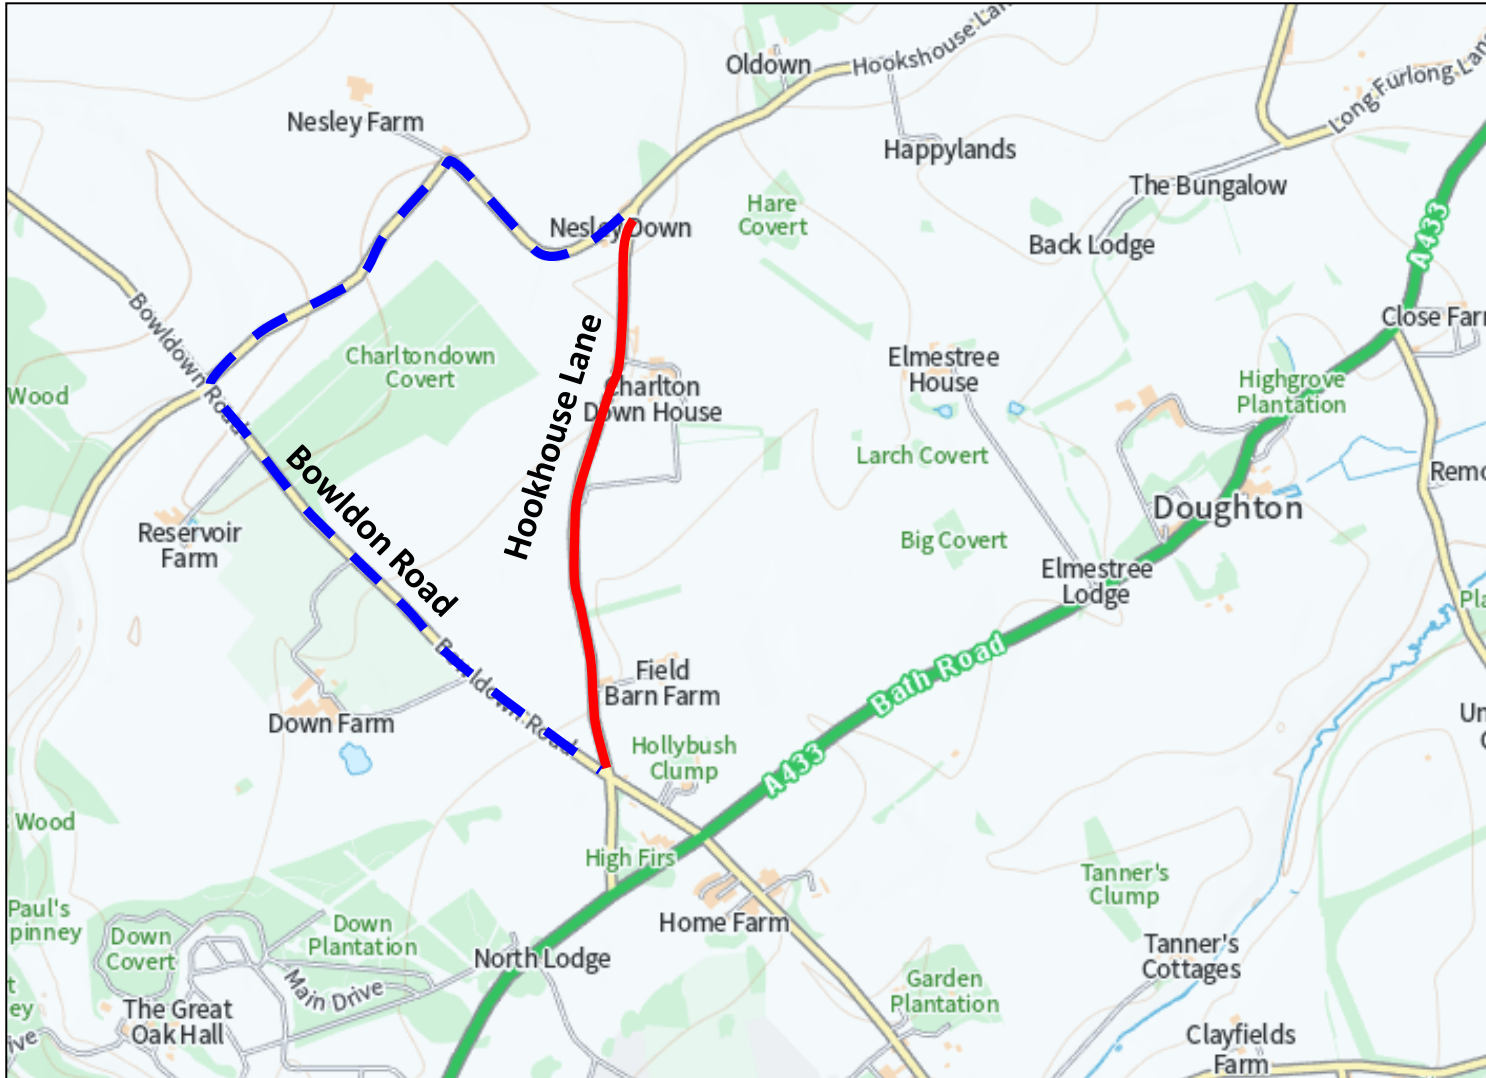

## Diversion route for 4/1536 Hookhouse Lane, Tetbury

- Road Closure
- - - Diversion Route