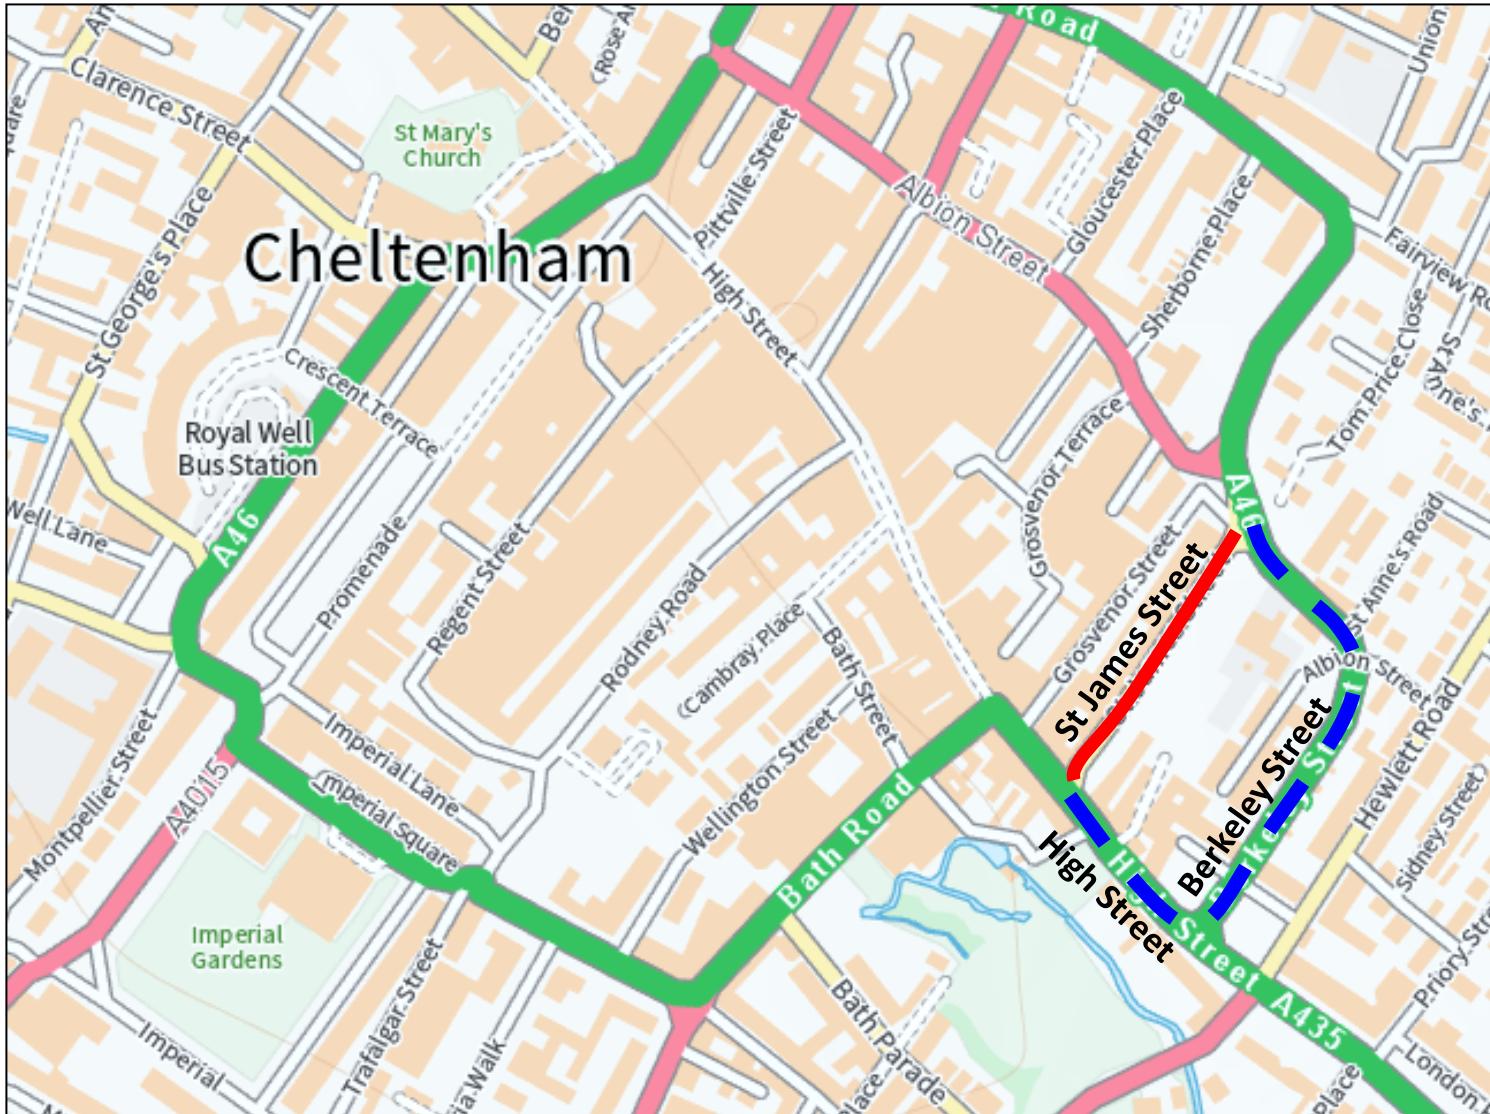

Diversion route for A46 St James Street, Cheltenham

- Road Closure
- Diversion Route