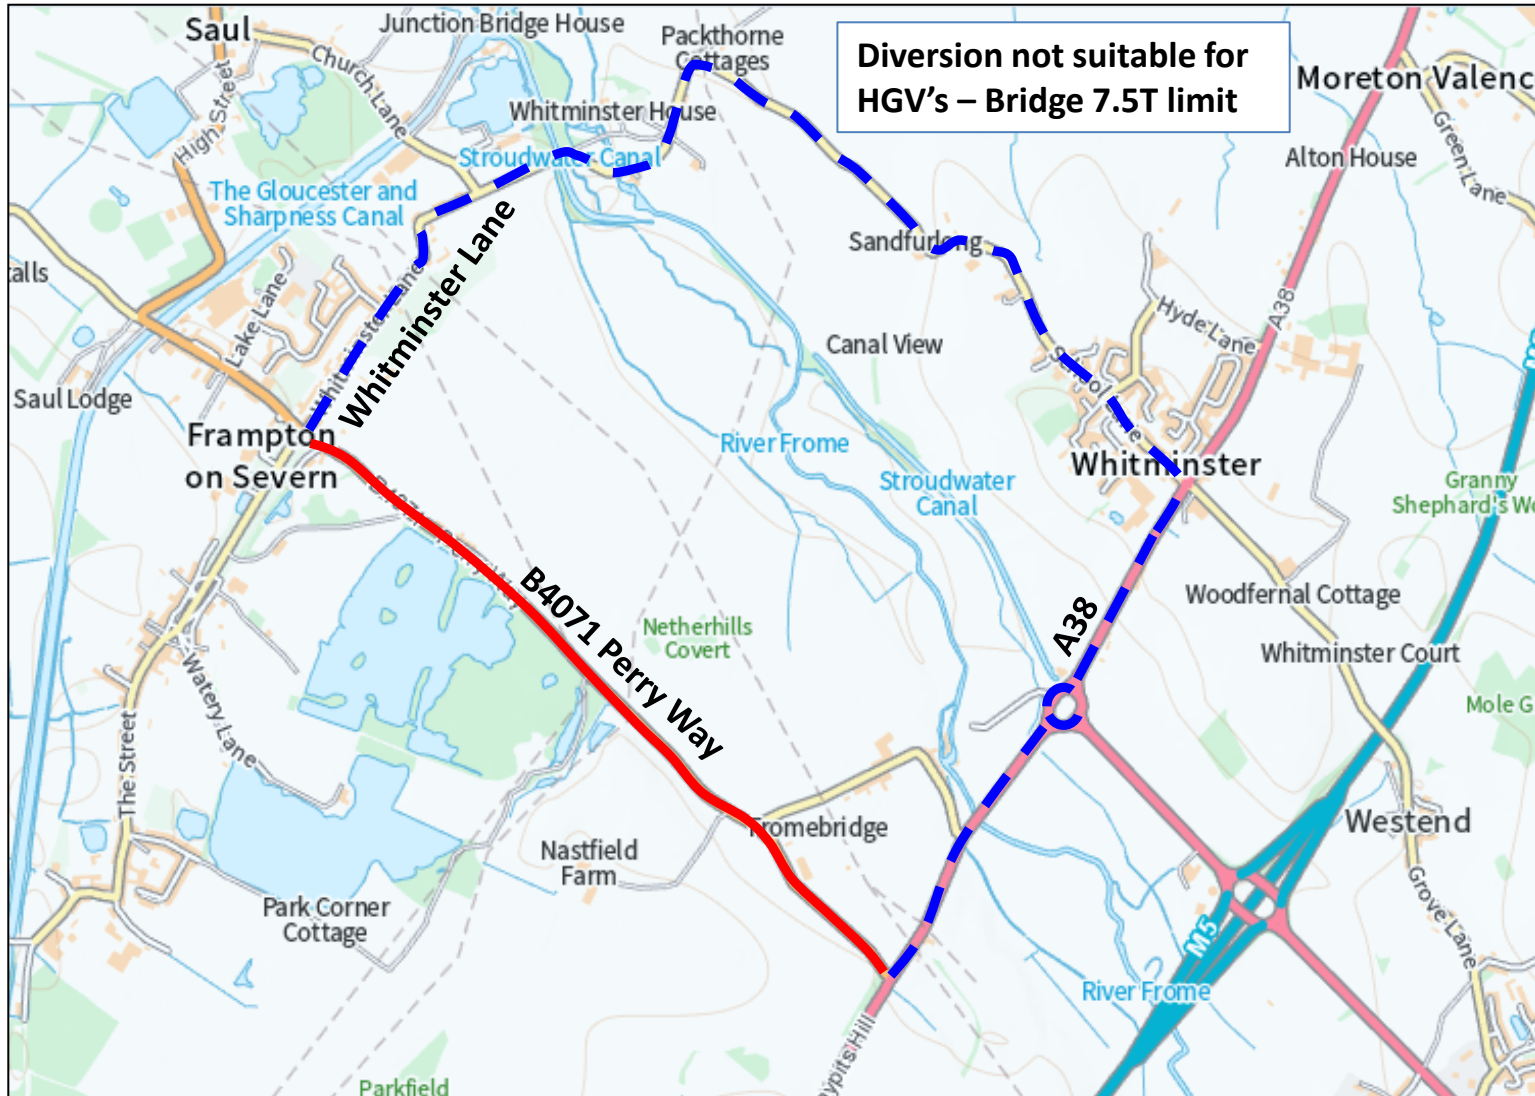

Highways

Diversion route for
B4071 Perry Way, Frampton-on-Severn

- Road Closure
- - - Diversion Route