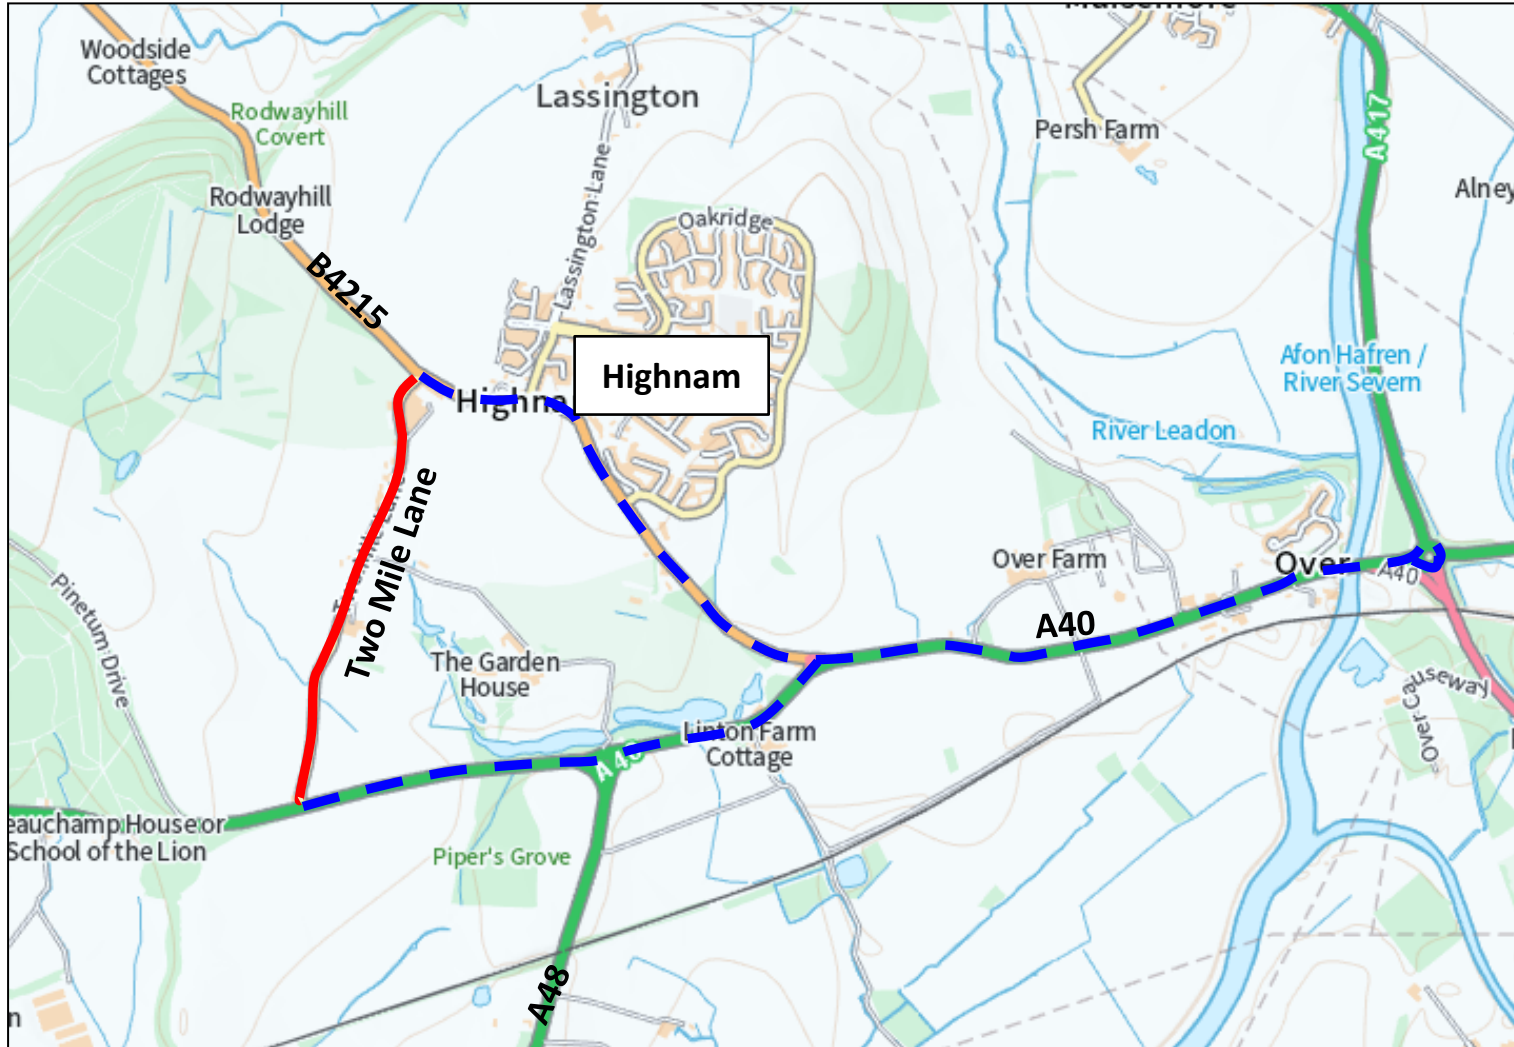

Highways

Diversion route for
3/49 Two Mile Lane, Highnam, Gloucester

- Road Closure
- - - Diversion Route