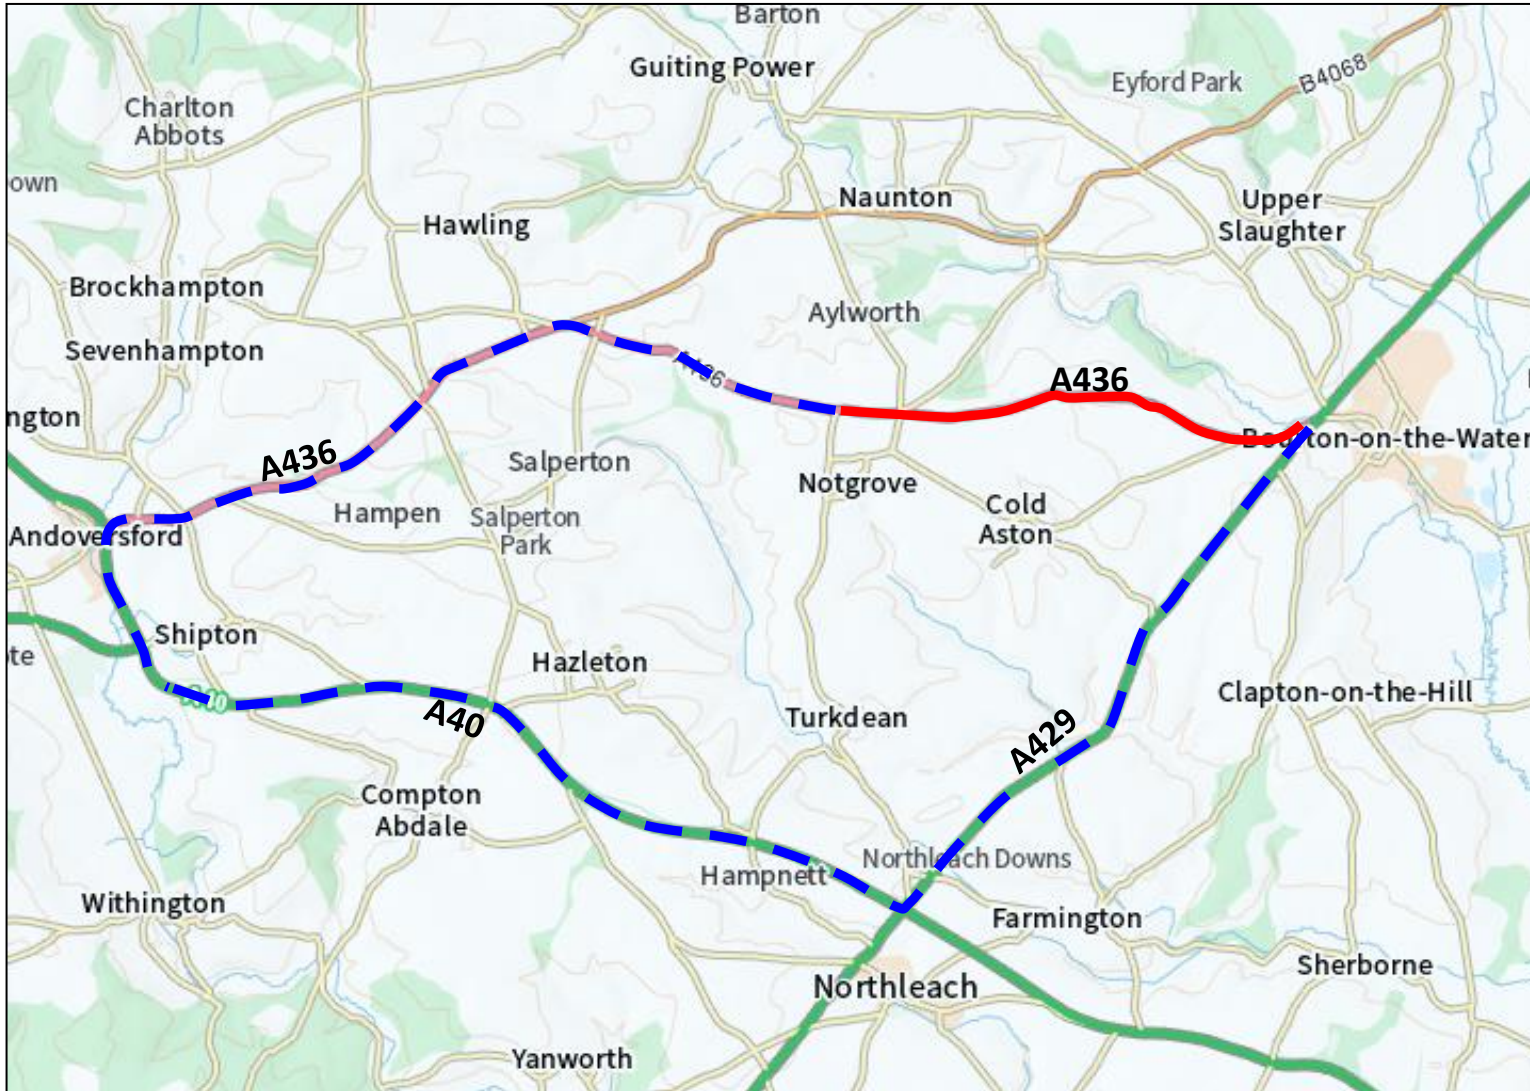

Highways

Diversion route for
A436 Stanborough Lane, Cold Aston

- Road Closure
- - - Diversion Route