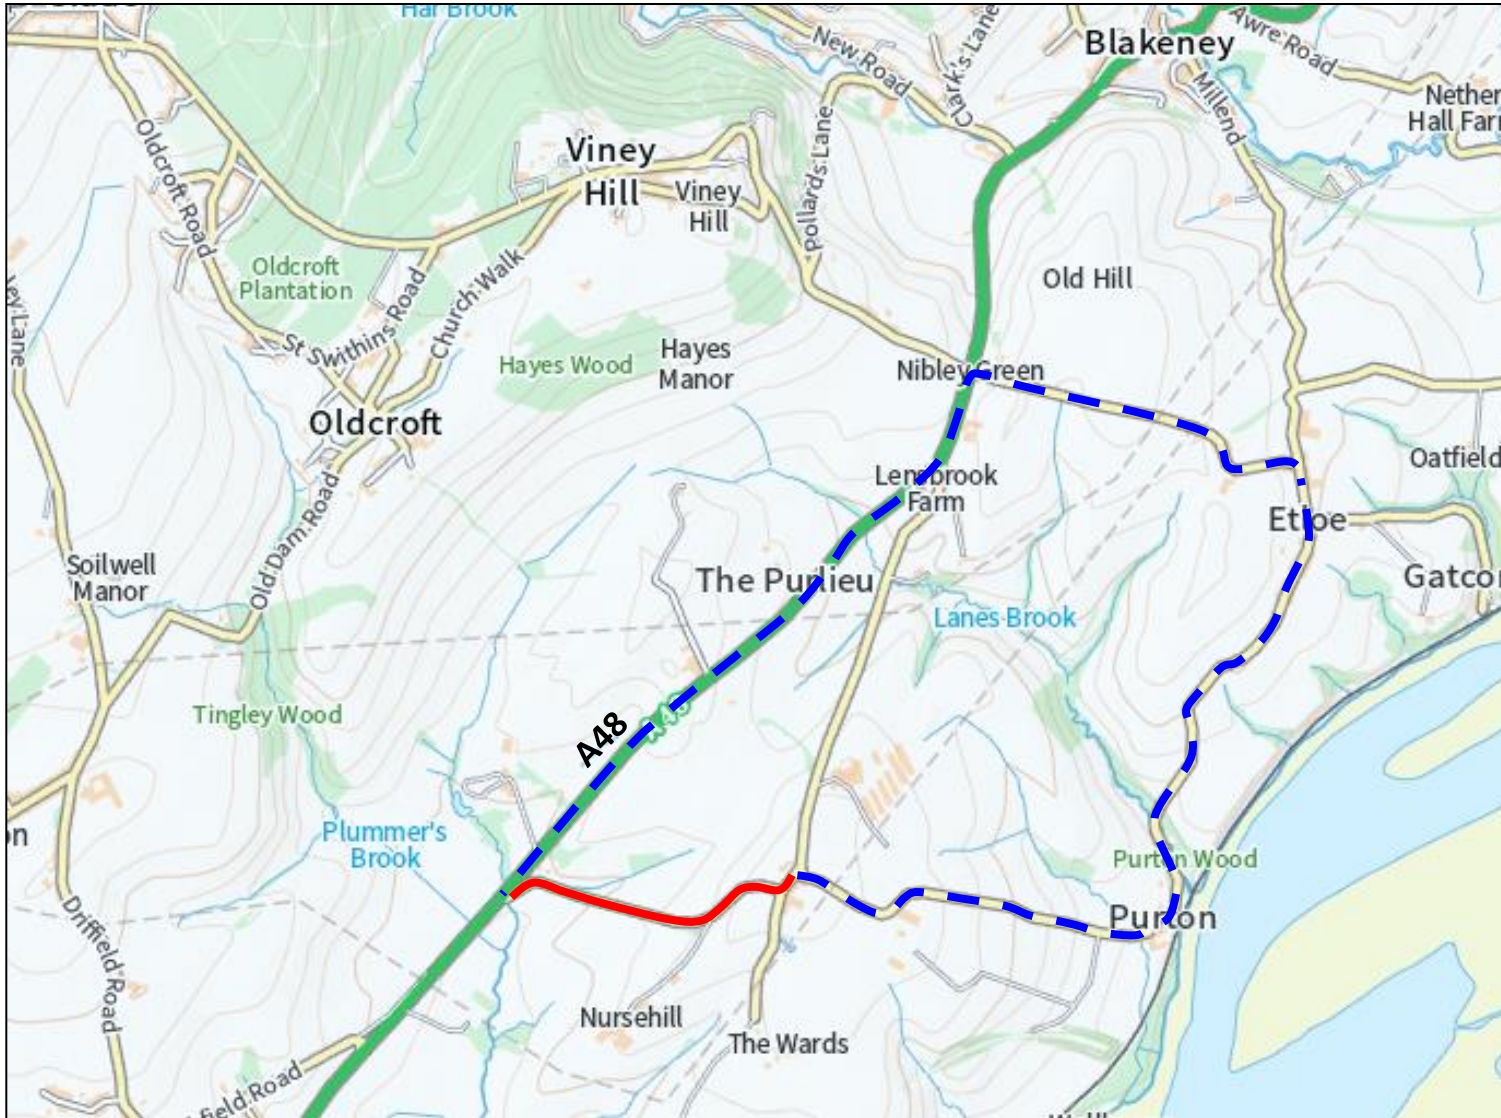

# Highways

Diversion route for  
3/24 A48 Junction to Junction with Gurshall Farm

- Road Closure
- - - Diversion Route