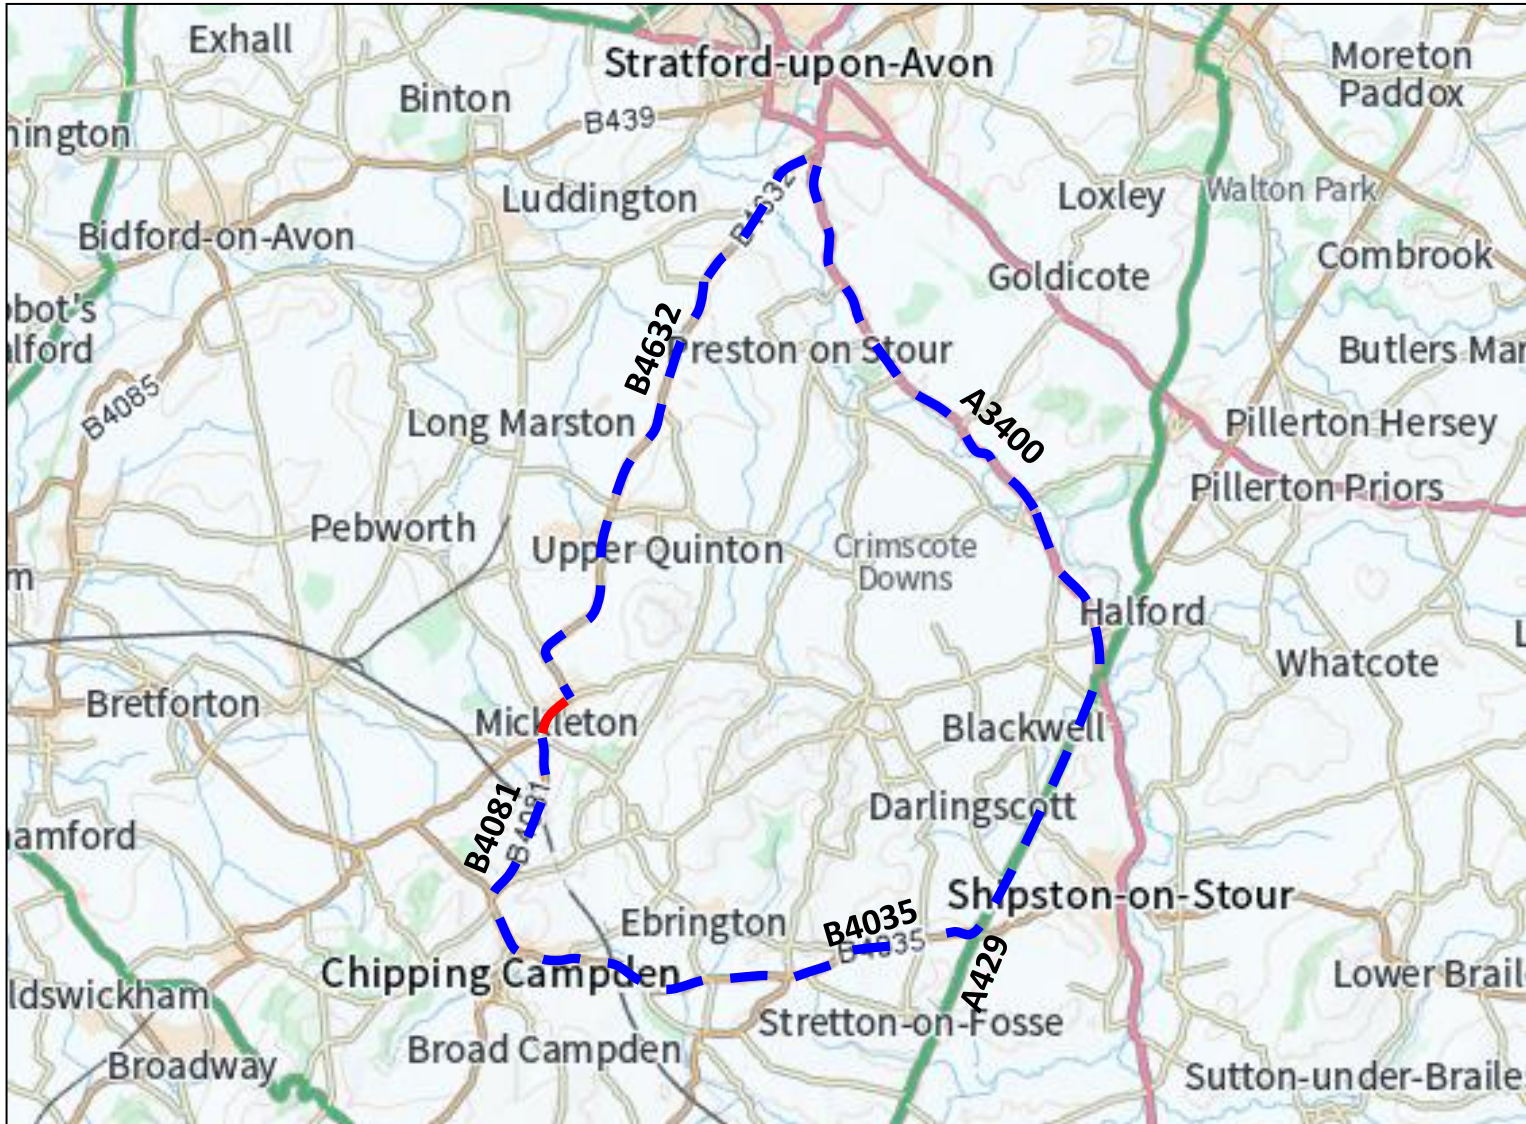

Highways

Diversion route for
B4632 High Street, Mickleton

- Road Closure
- - - Diversion Route