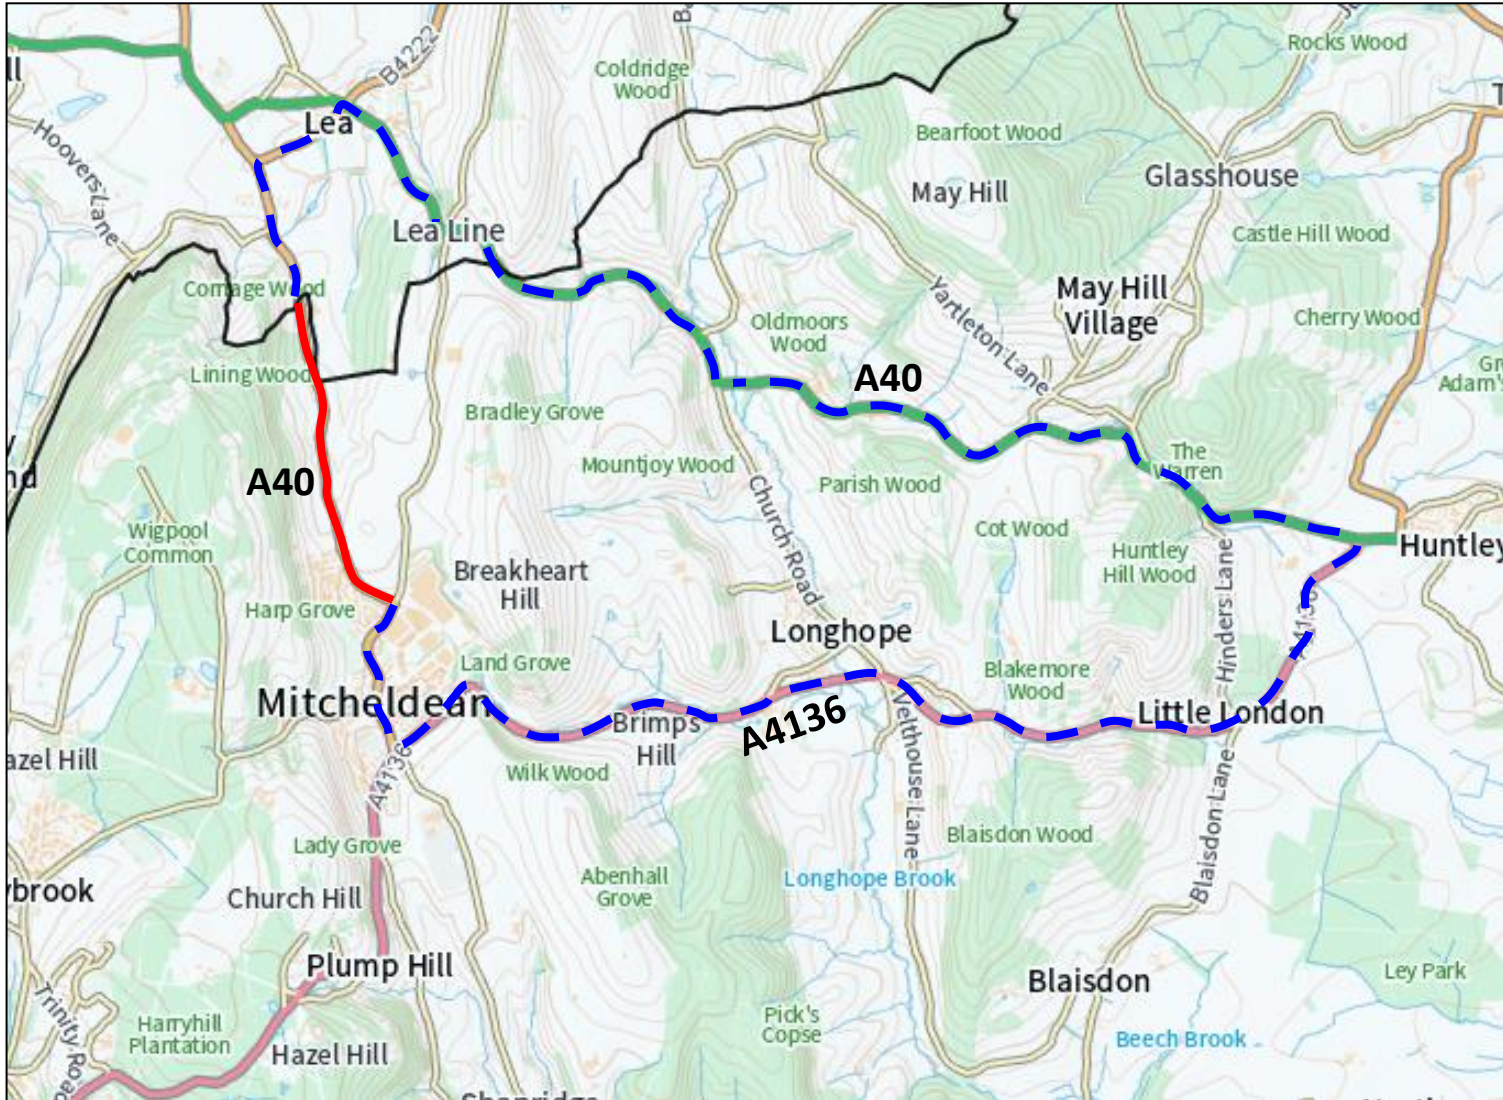

Diversion route for
B4224 Carisbrook Road & Ross Road, Mitcheldean

- Road Closure
- - - Diversion Route