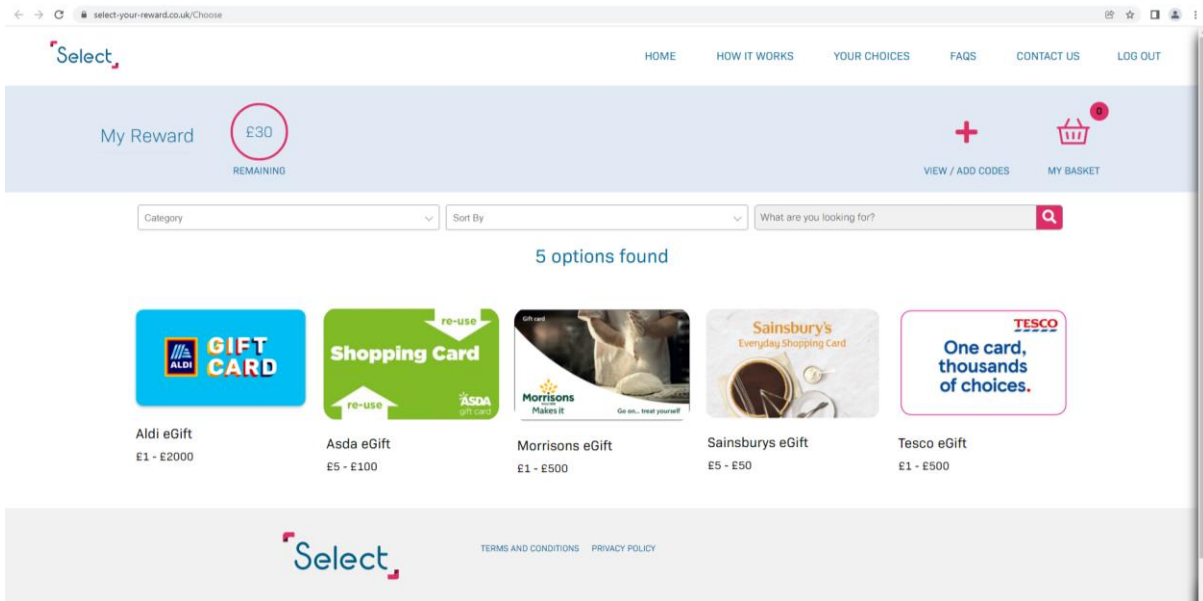

# Redemption Process for Supermarket Vouchers

select-your-reward.co.uk/Choose

HOME HOW IT WORKS YOU

My Reward £0  
REMAINING

Category Sort By What are you looking for

5 options found

- Aldi eGift**  
£1 - £2000
- Asda eGift**  
£5 - £100
- Morrisons eGift**  
£1 - £500
- Sainsbury's eGift**  
£5 - £50