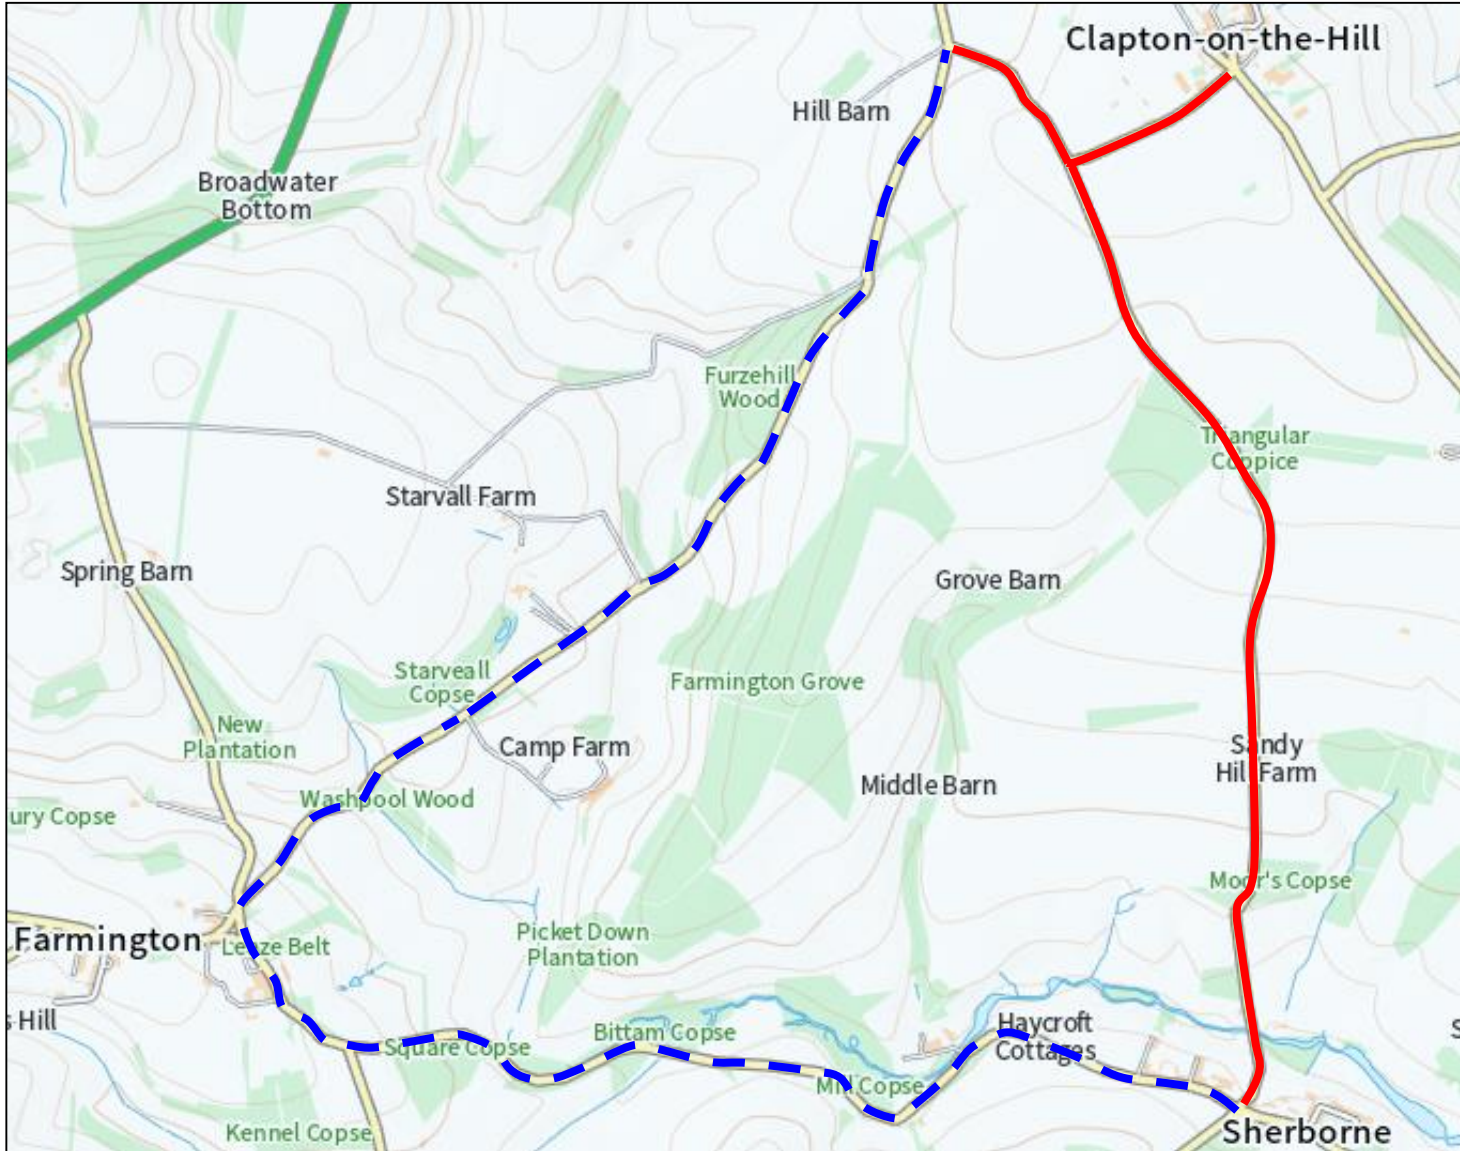

Highways

Diversion route for
3/143 Clapton-on-the-Hill to Sherborne

- Road Closure
- - - Diversion Route