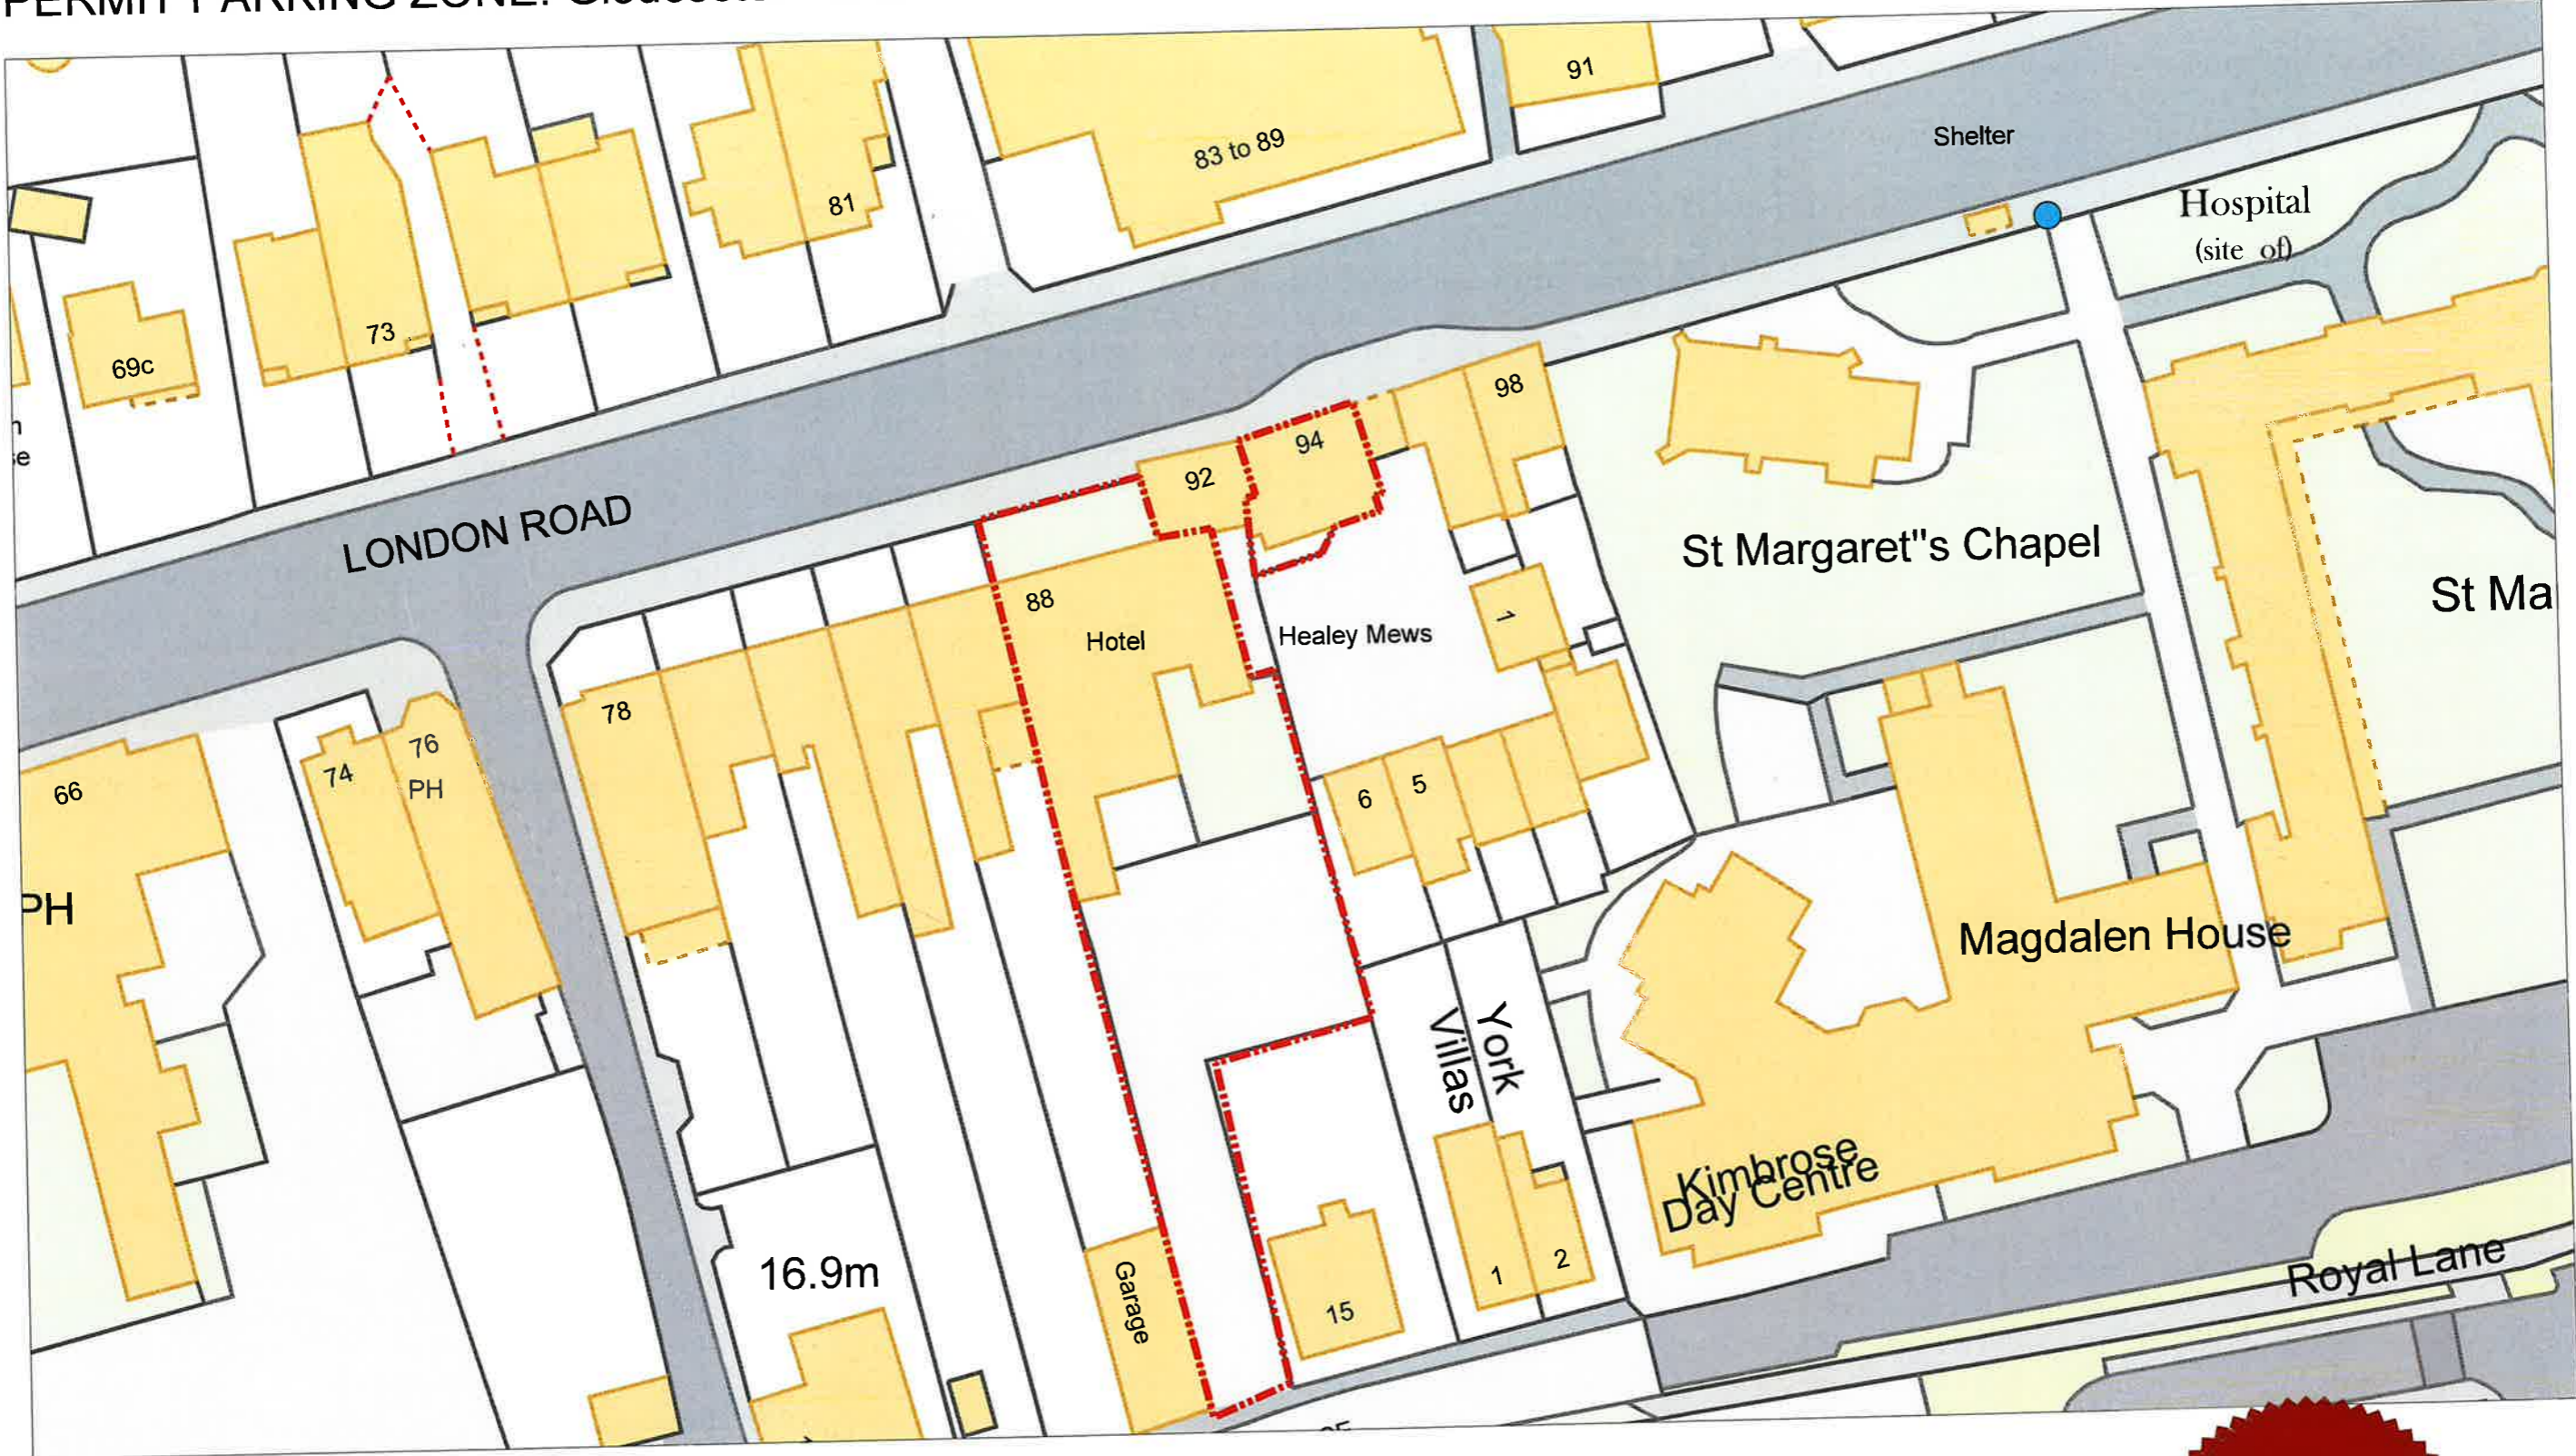

PERMIT PARKING ZONE: Gloucester Zone L1

Zone Boundary

Gloucestershire County Council
Shire Hall
Westgate St
Gloucester
GL1 2TG

13722