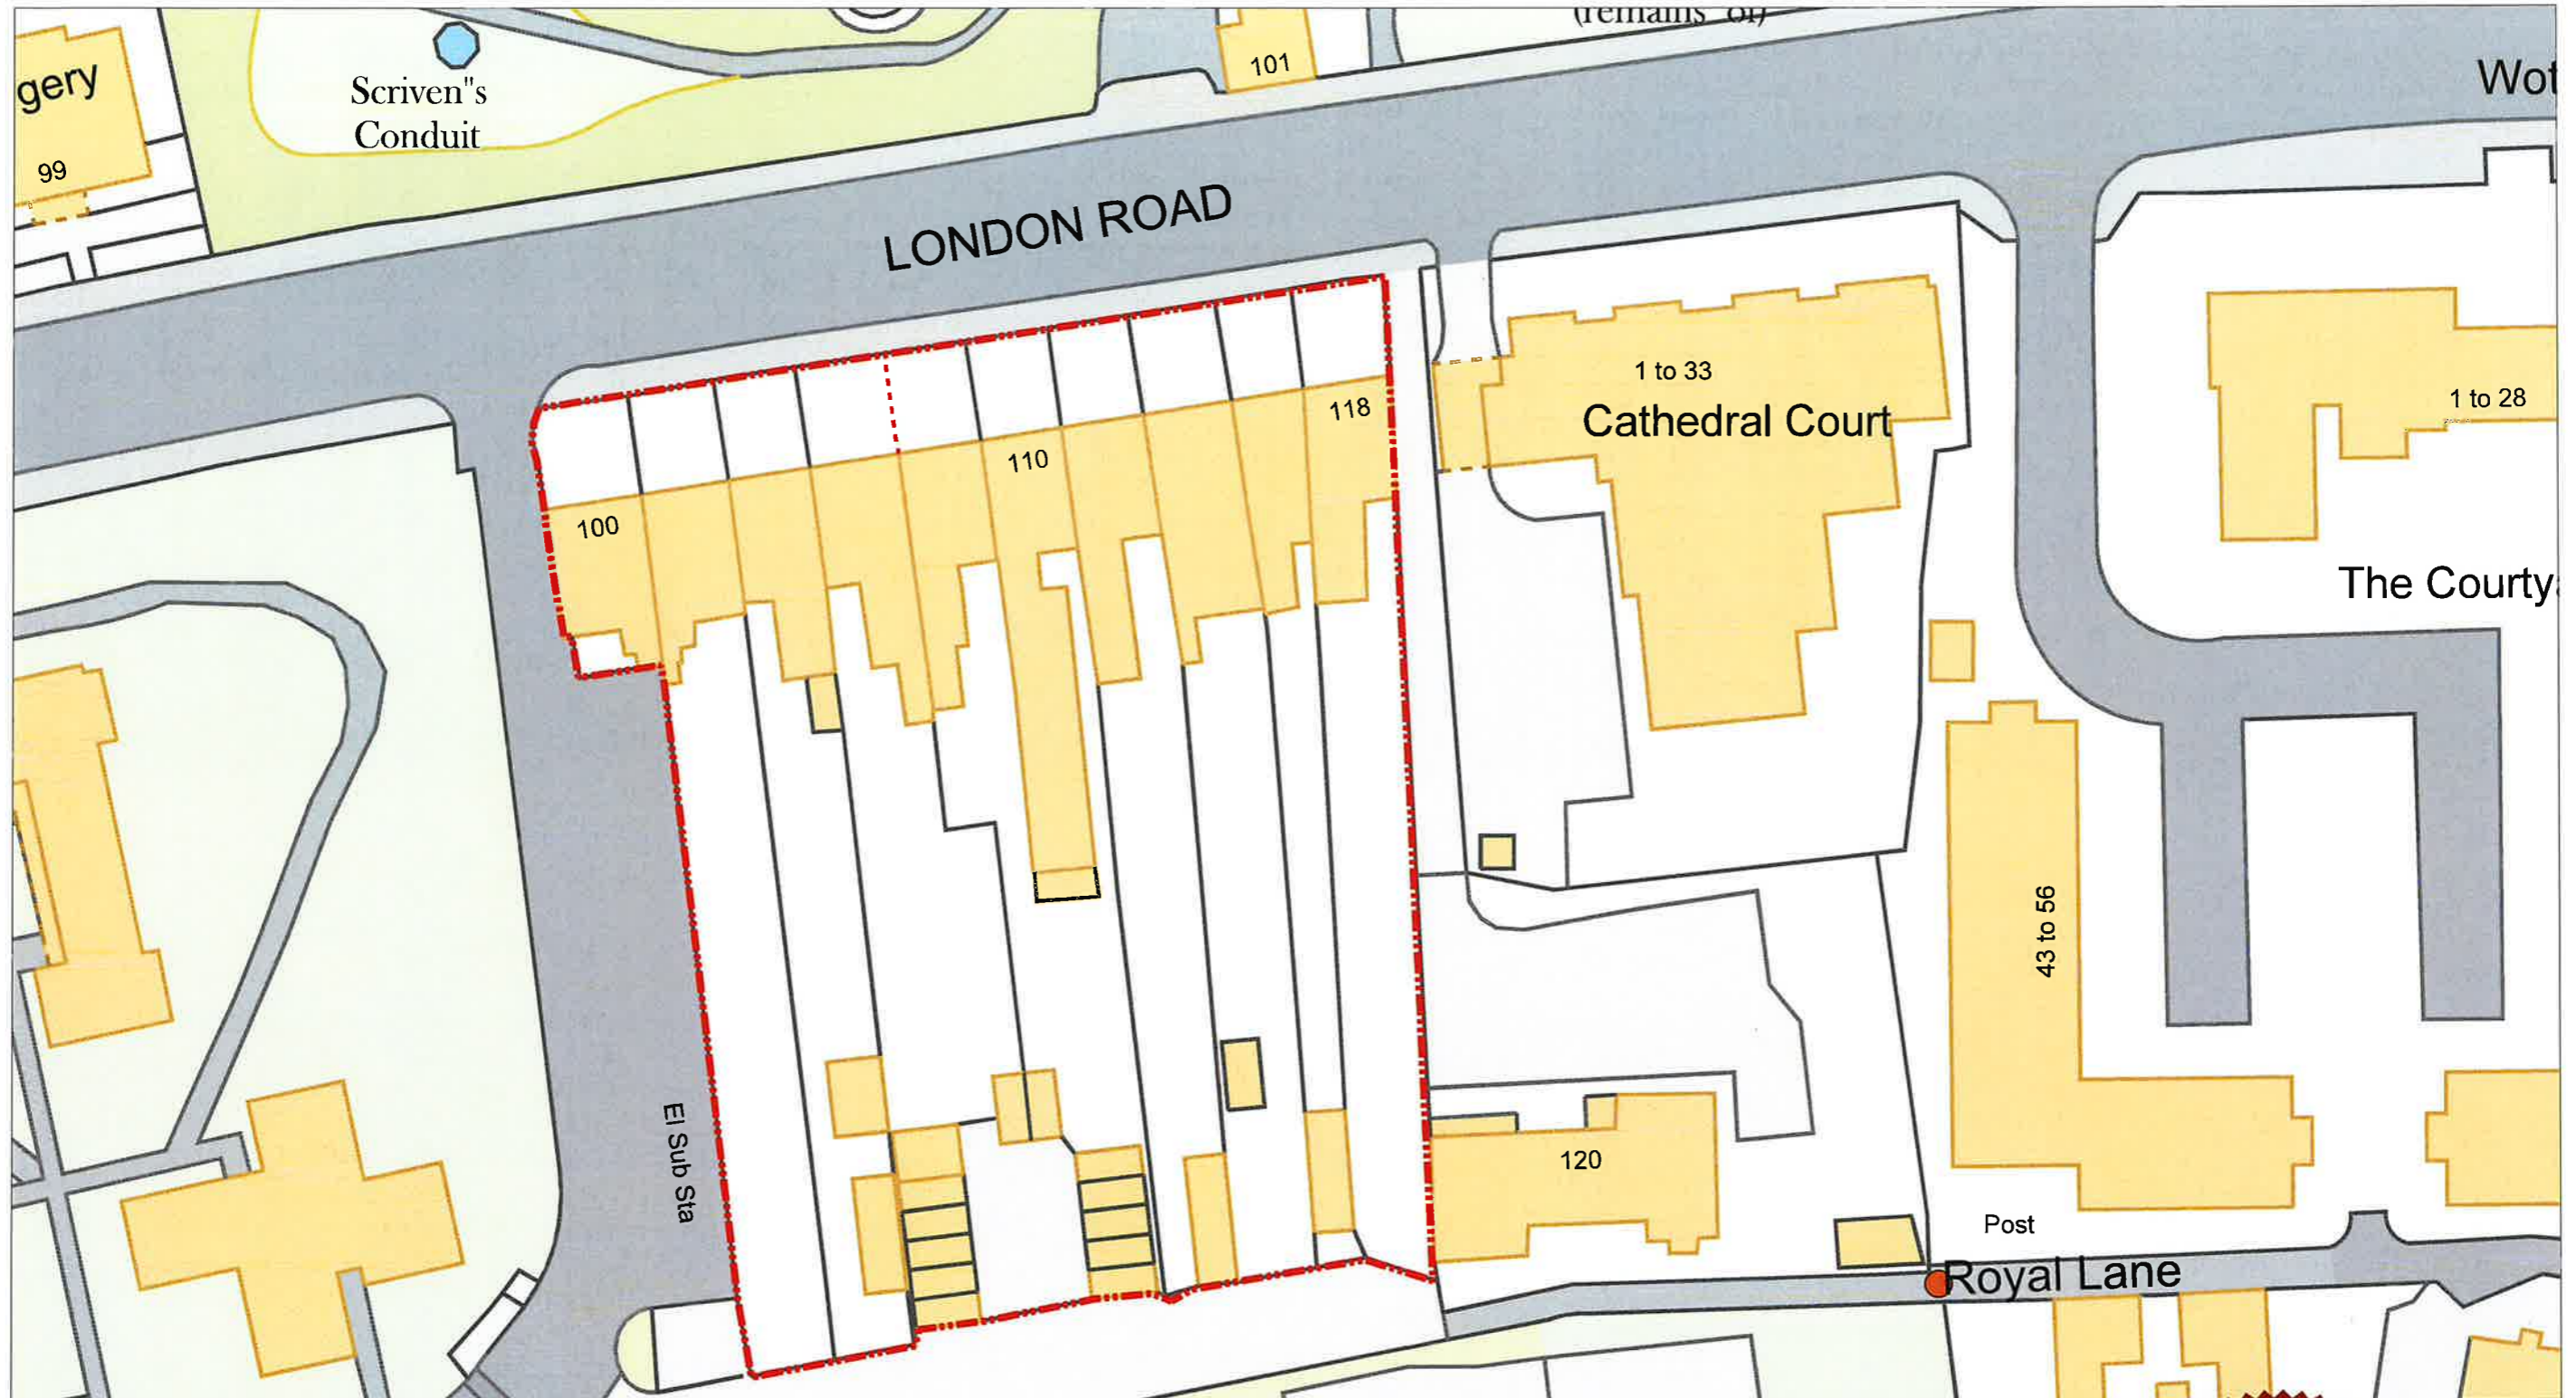

PERMIT PARKING ZONE: Gloucester Zone L2

Zone Boundary

Gloucestershire County Council
Shire Hall
Westgate St
Gloucester
GL1 2TG

13723