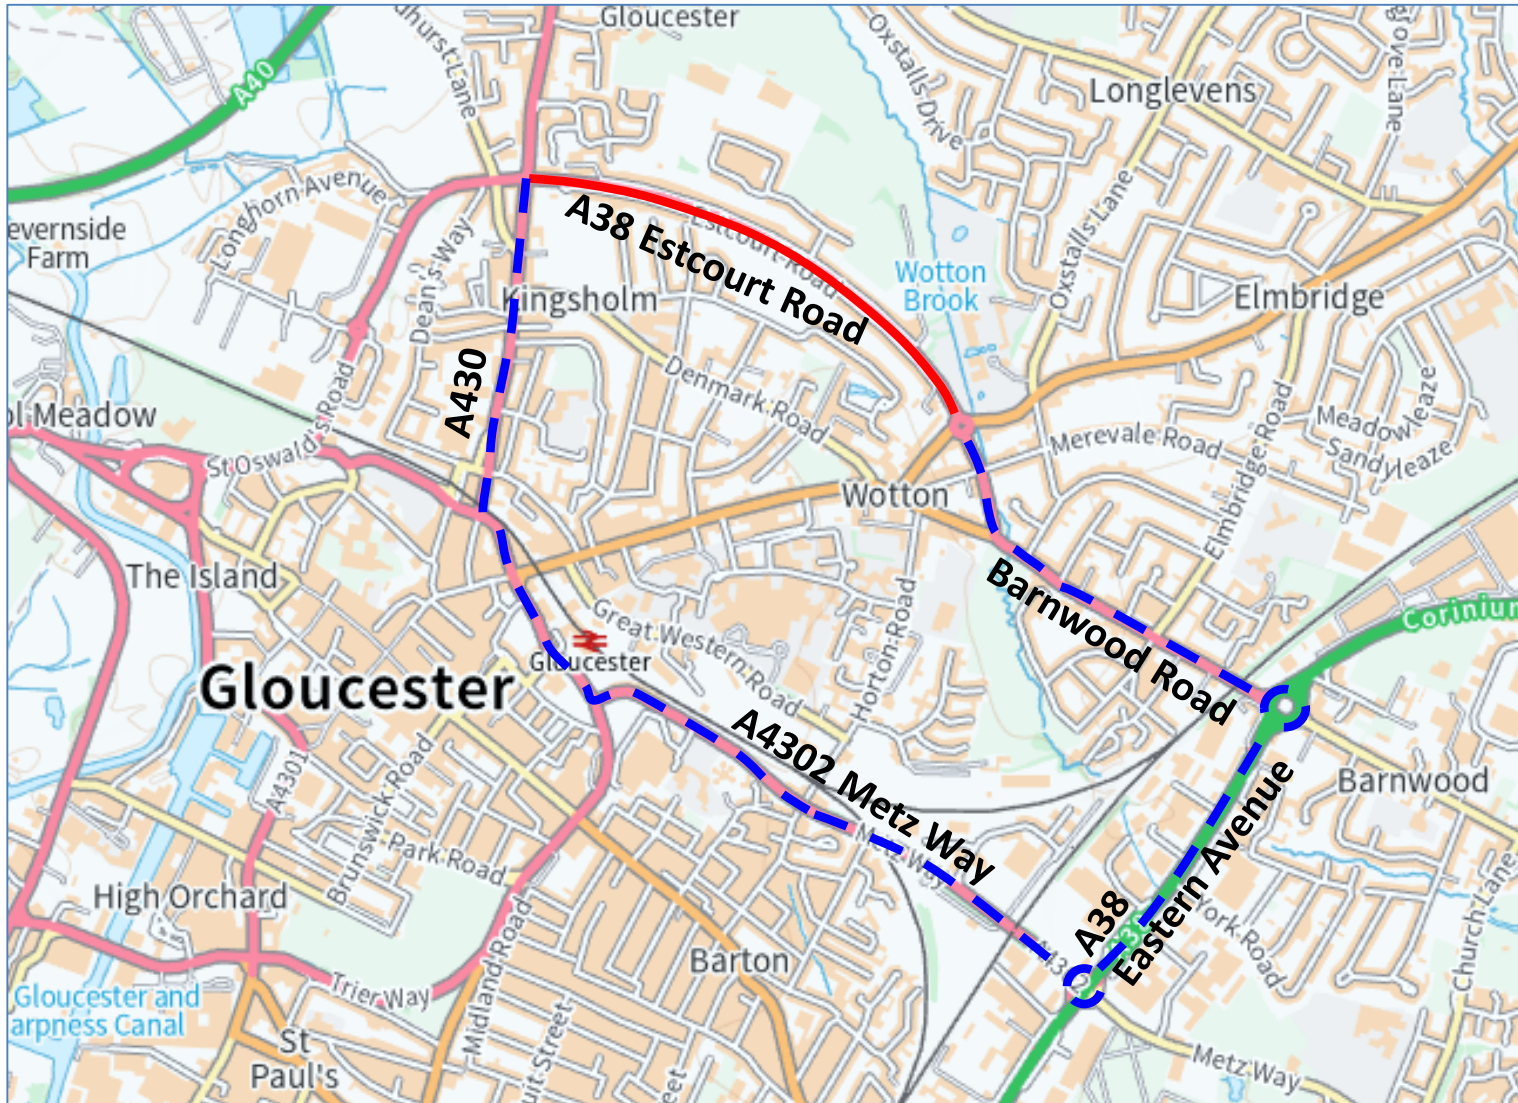

# Highways

Diversion route for  
A38 Estcourt Road, Gloucester

- Road Closure
- - - Diversion Route