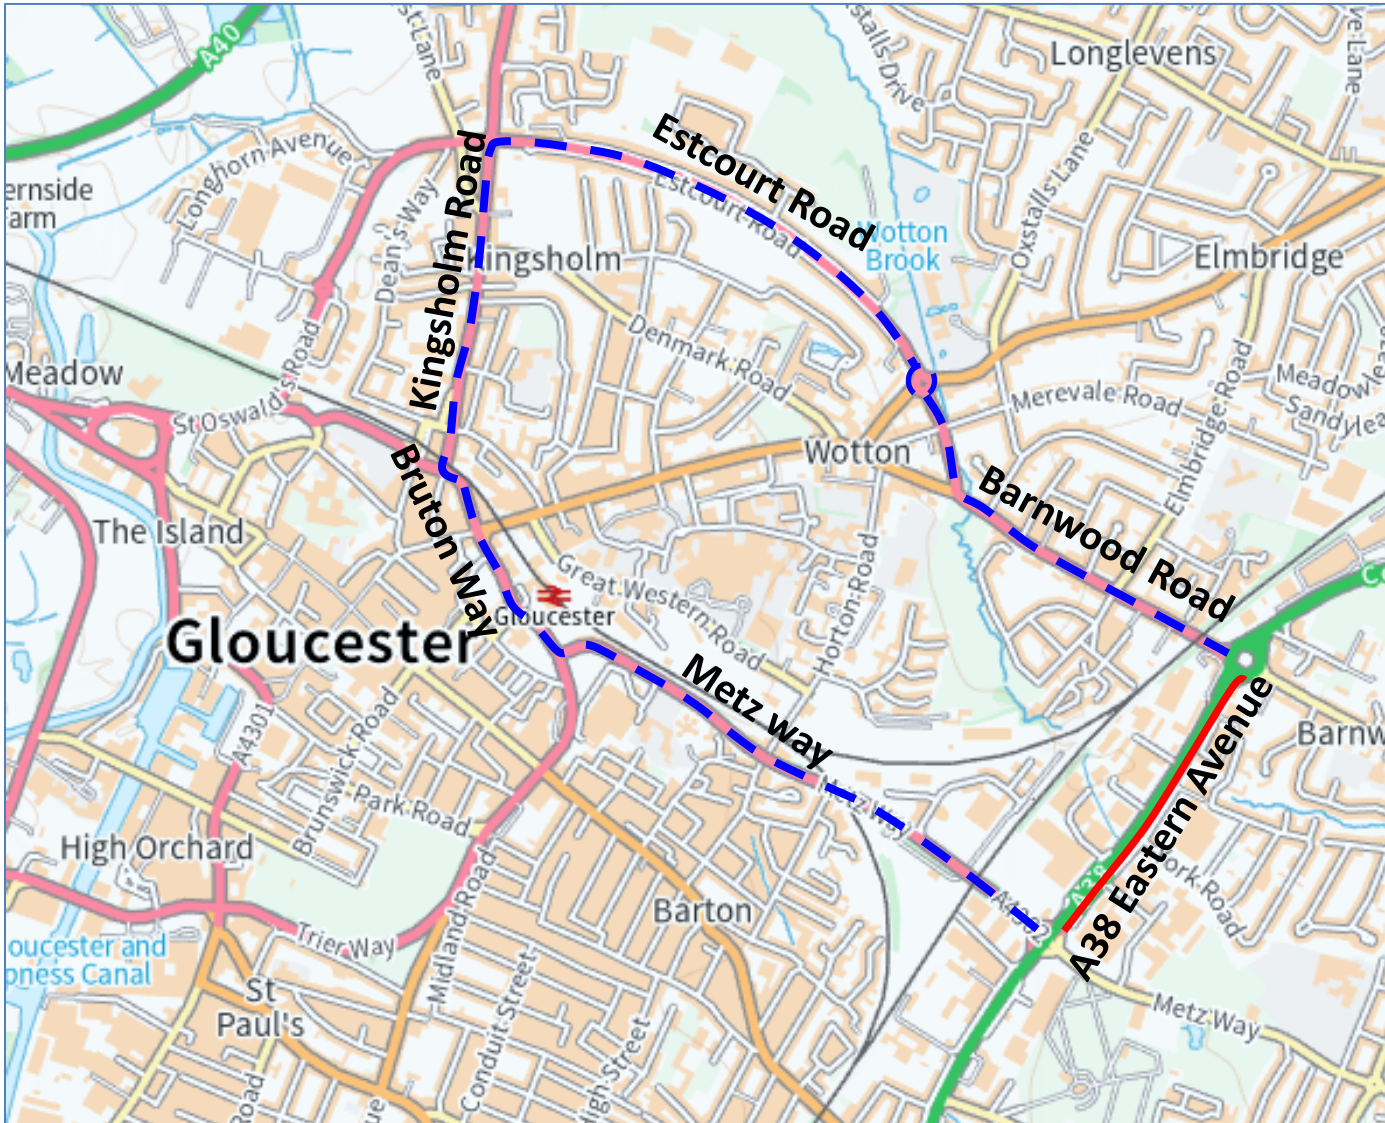

Diversion route for
A38 Eastern Avenue, Gloucester (West bound Walls
Roundabout to Metz Way)

- Road Closure
- - - Diversion Route