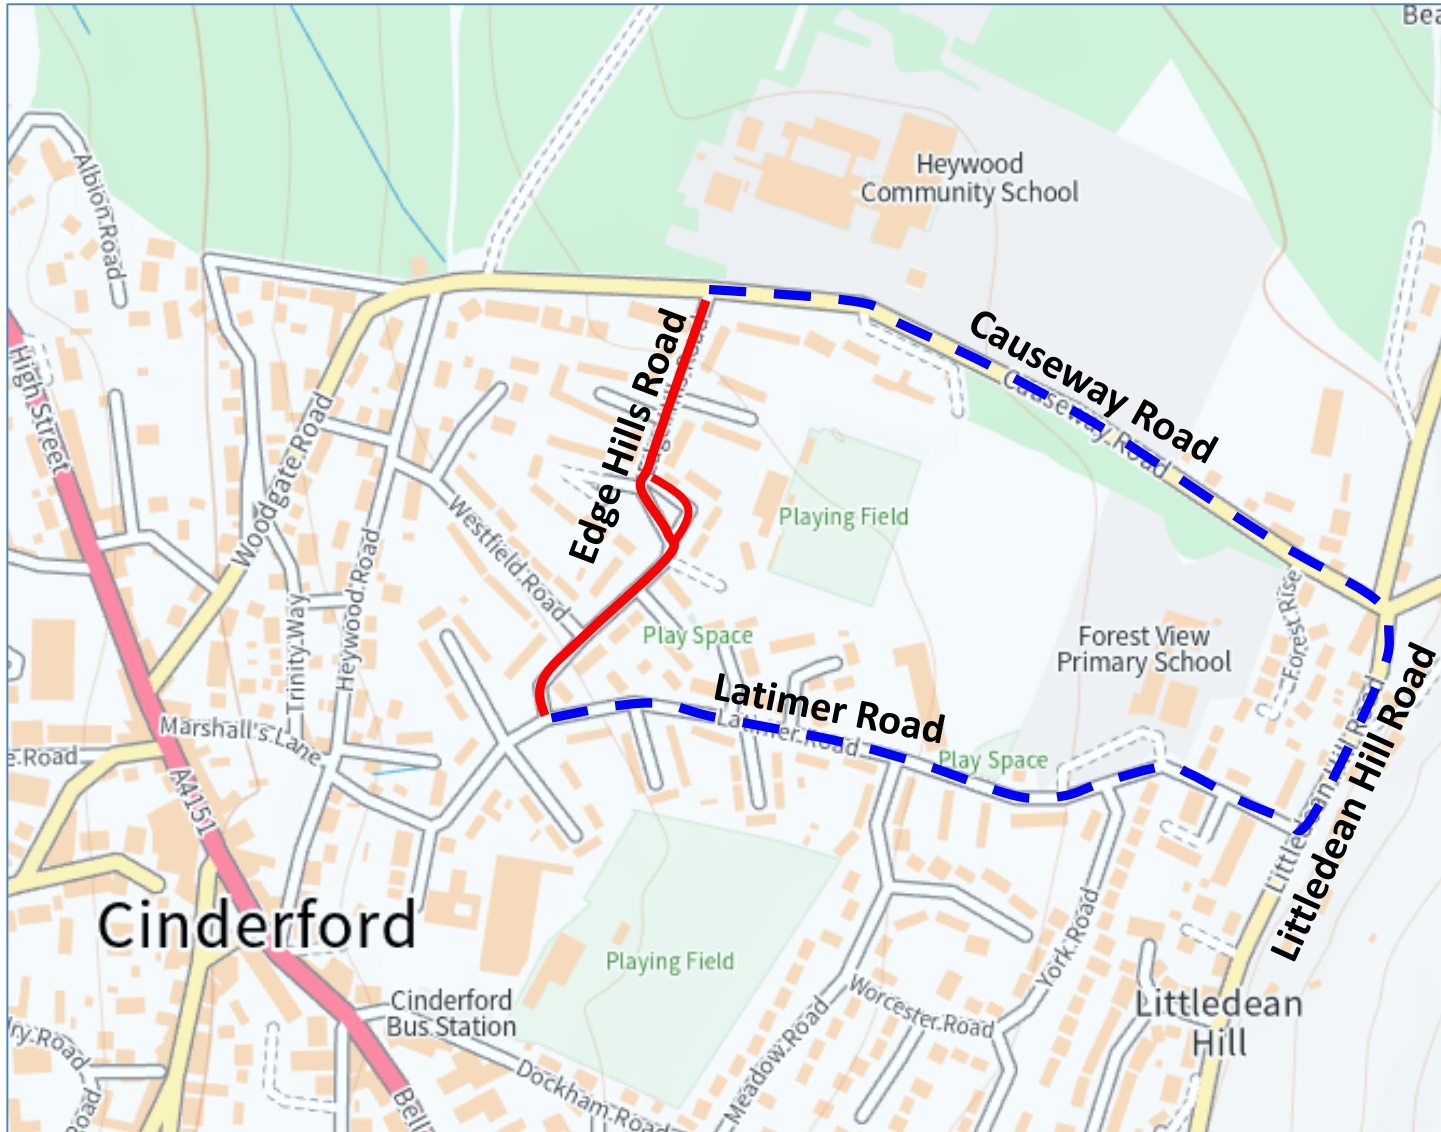

Highways

Diversion route for
4/168 Edge Hills Road, Cinderford

-  Road Closure
-  Diversion Route