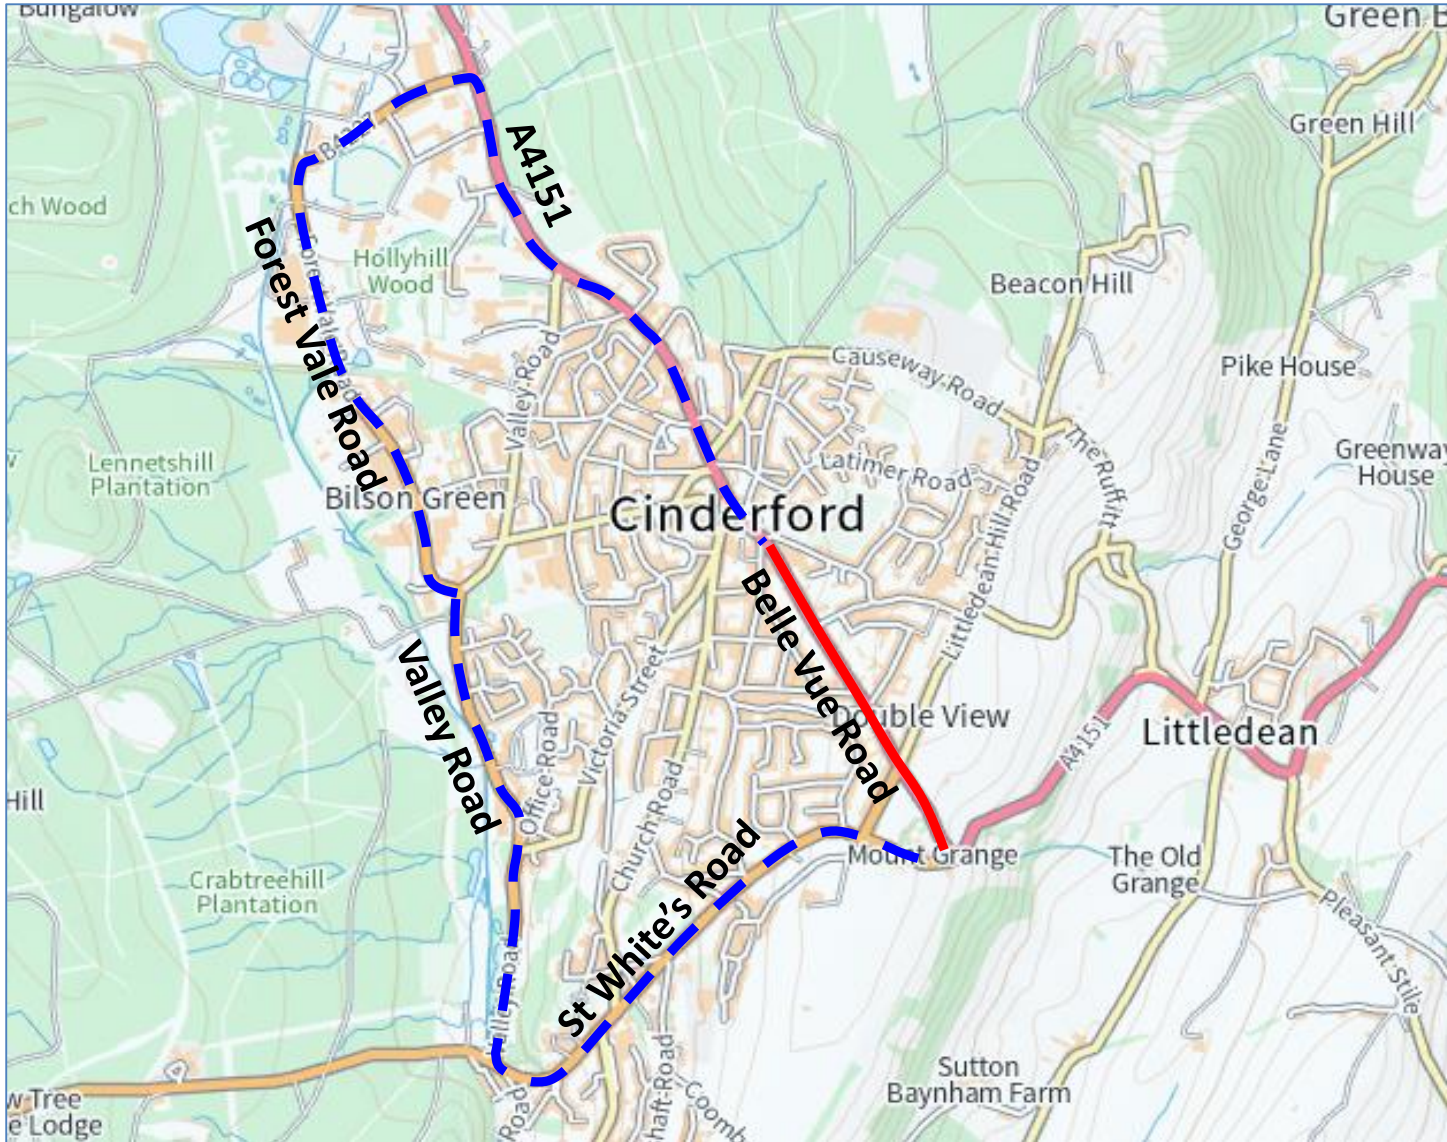

# Highways

Diversion route for  
A4151 Belle Vue Road, Cinderford

- Road Closure
- - - Diversion Route