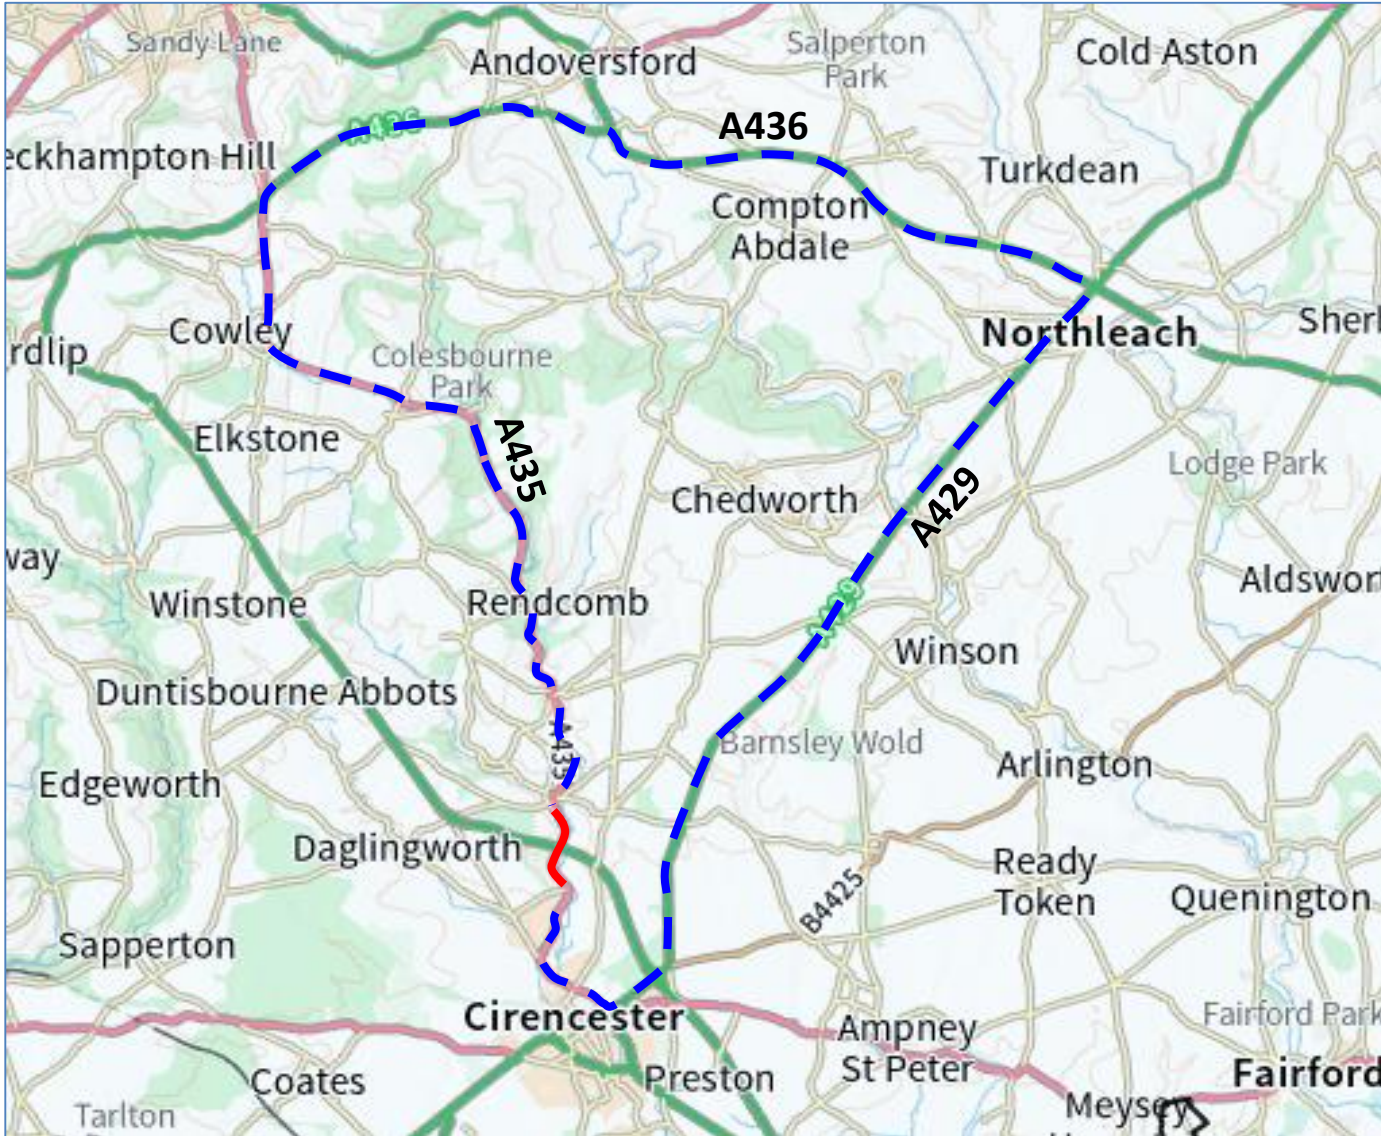

Highways

Diversion route for
A435 Cheltenham Road, Baunton, Cirencester

- Road Closure
- - - Diversion Route