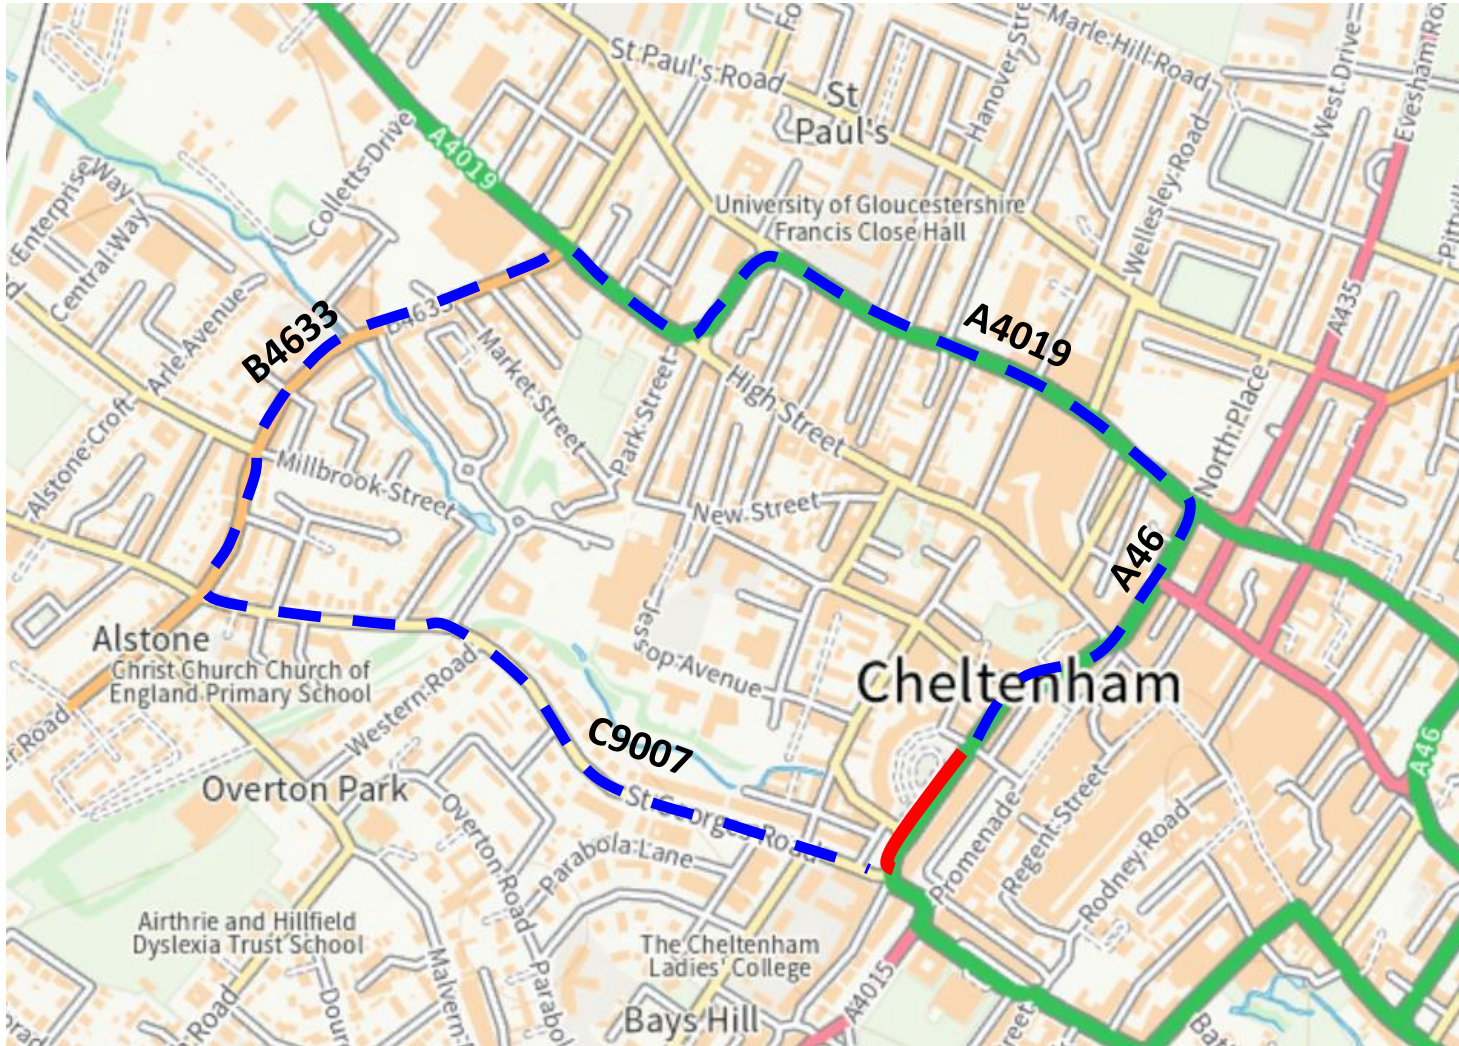

# Highways

## Diversion route for A46 Royal Well Road, Cheltenham

- Road Closure
- - - Diversion Route