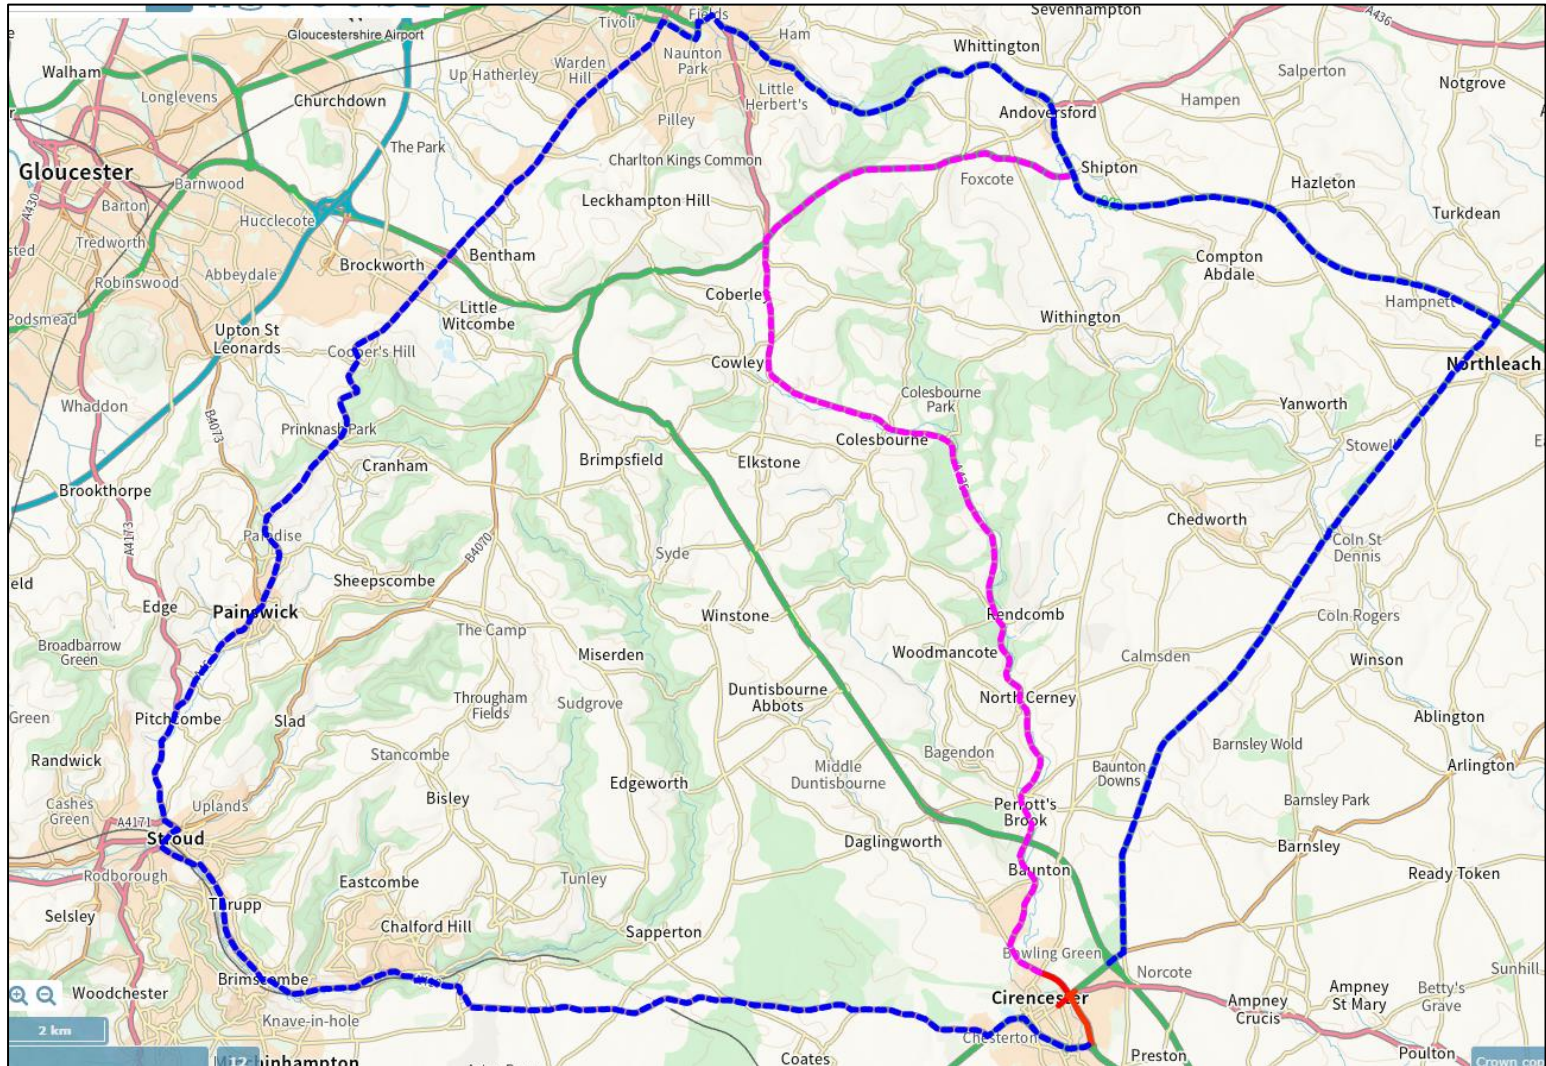

Diversion route for

3/325 London Road Cirencester – Monday 8th August to Tuesday 16th August

 Road Closure

 Diversion Route

It is understood that there are other, shorter, alternative routes available, however, due to other restrictions in the area, this approved diversion shows the most suitable route for vehicles that need to keep to the same or a similar class of road.

Diversion route for 3/325 London Road Cirencester – Page 2

- Road Closure
- Diversion Route

It is understood that there are other, shorter, alternative routes available, however this approved diversion shows the most suitable route for vehicles that need to keep to the same or a similar class of road.