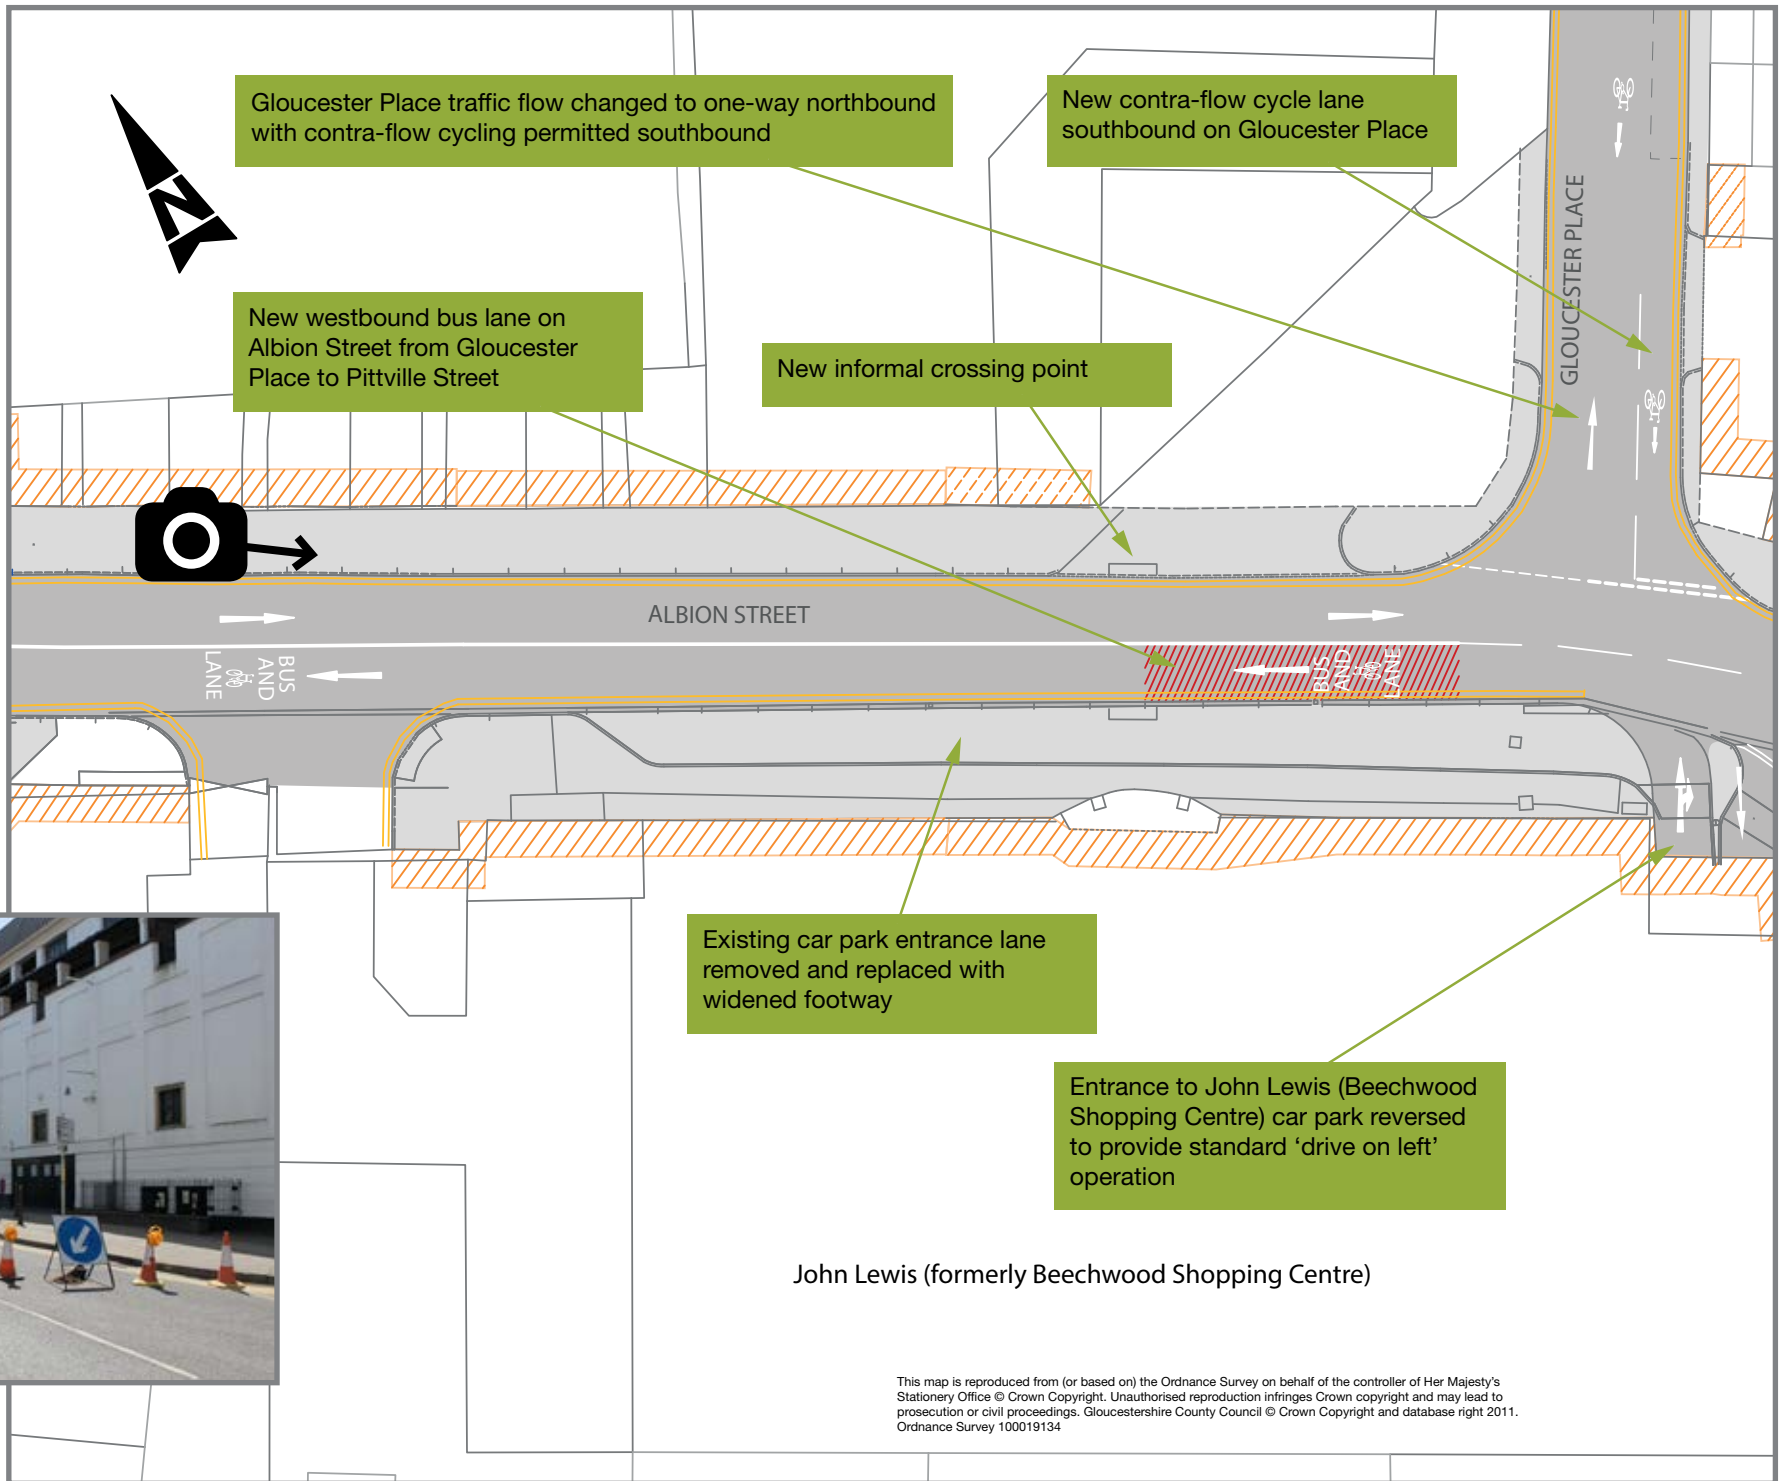

Zone 3

John Lewis (formerly Beechwood Shopping Centre)