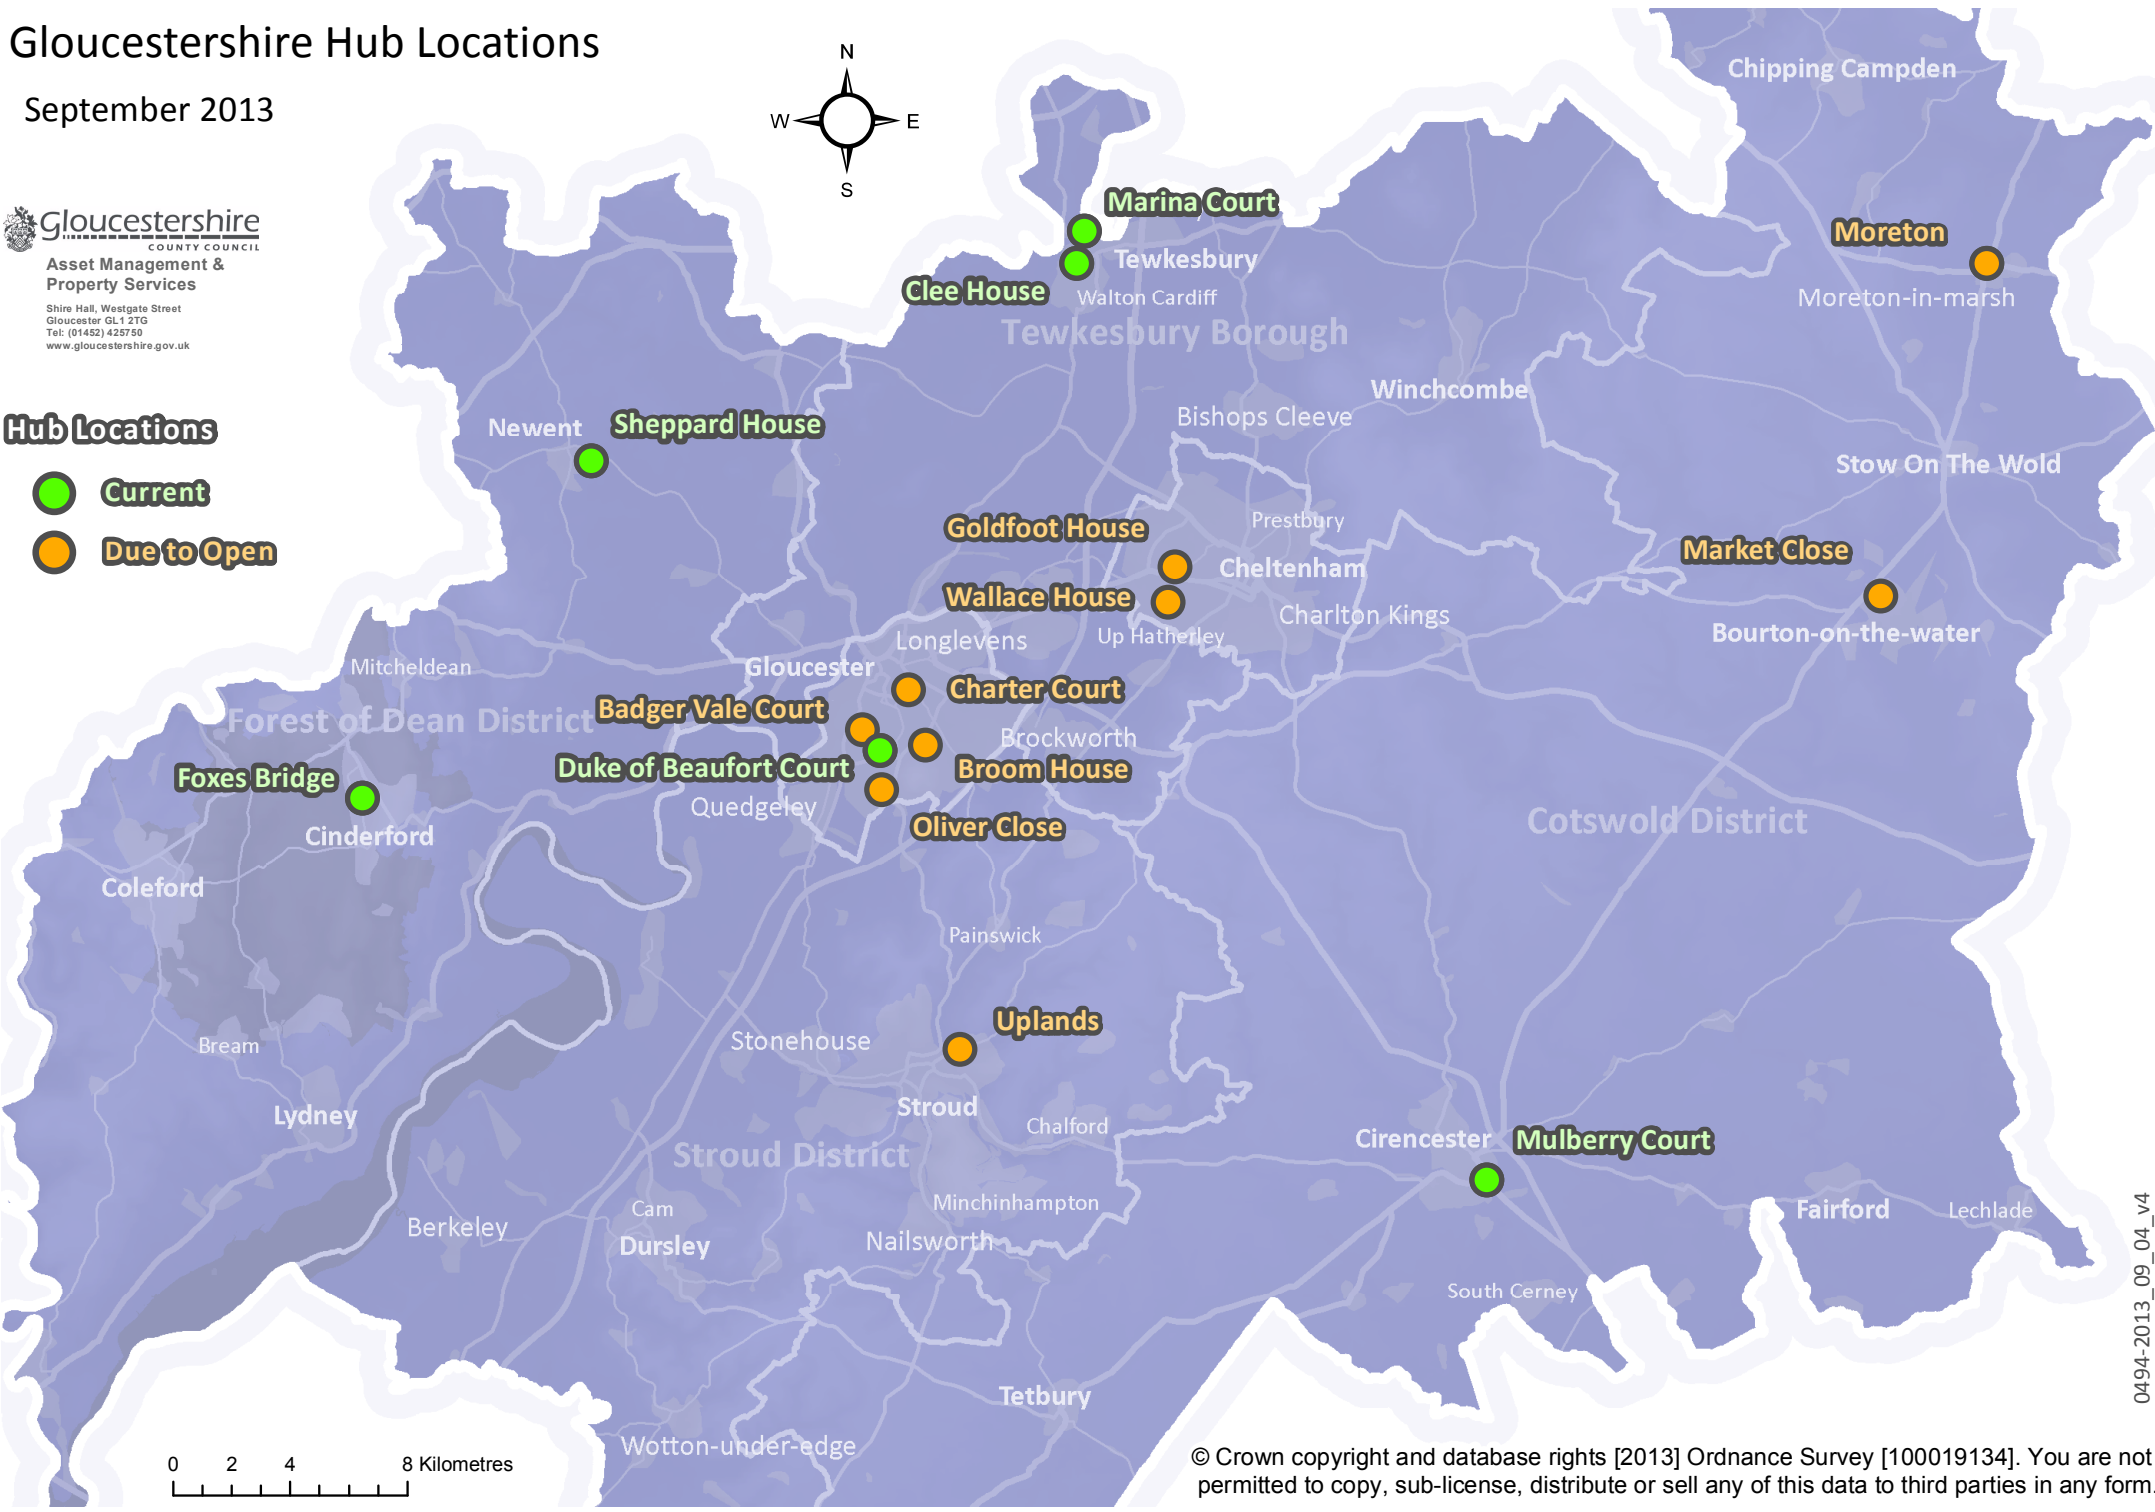

## Hub Locations

-  **Current**
-  **Due to Open**

© Crown copyright and database rights [2013] Ordnance Survey [100019134]. You are not permitted to copy, sub-license, distribute or sell any of this data to third parties in any form.