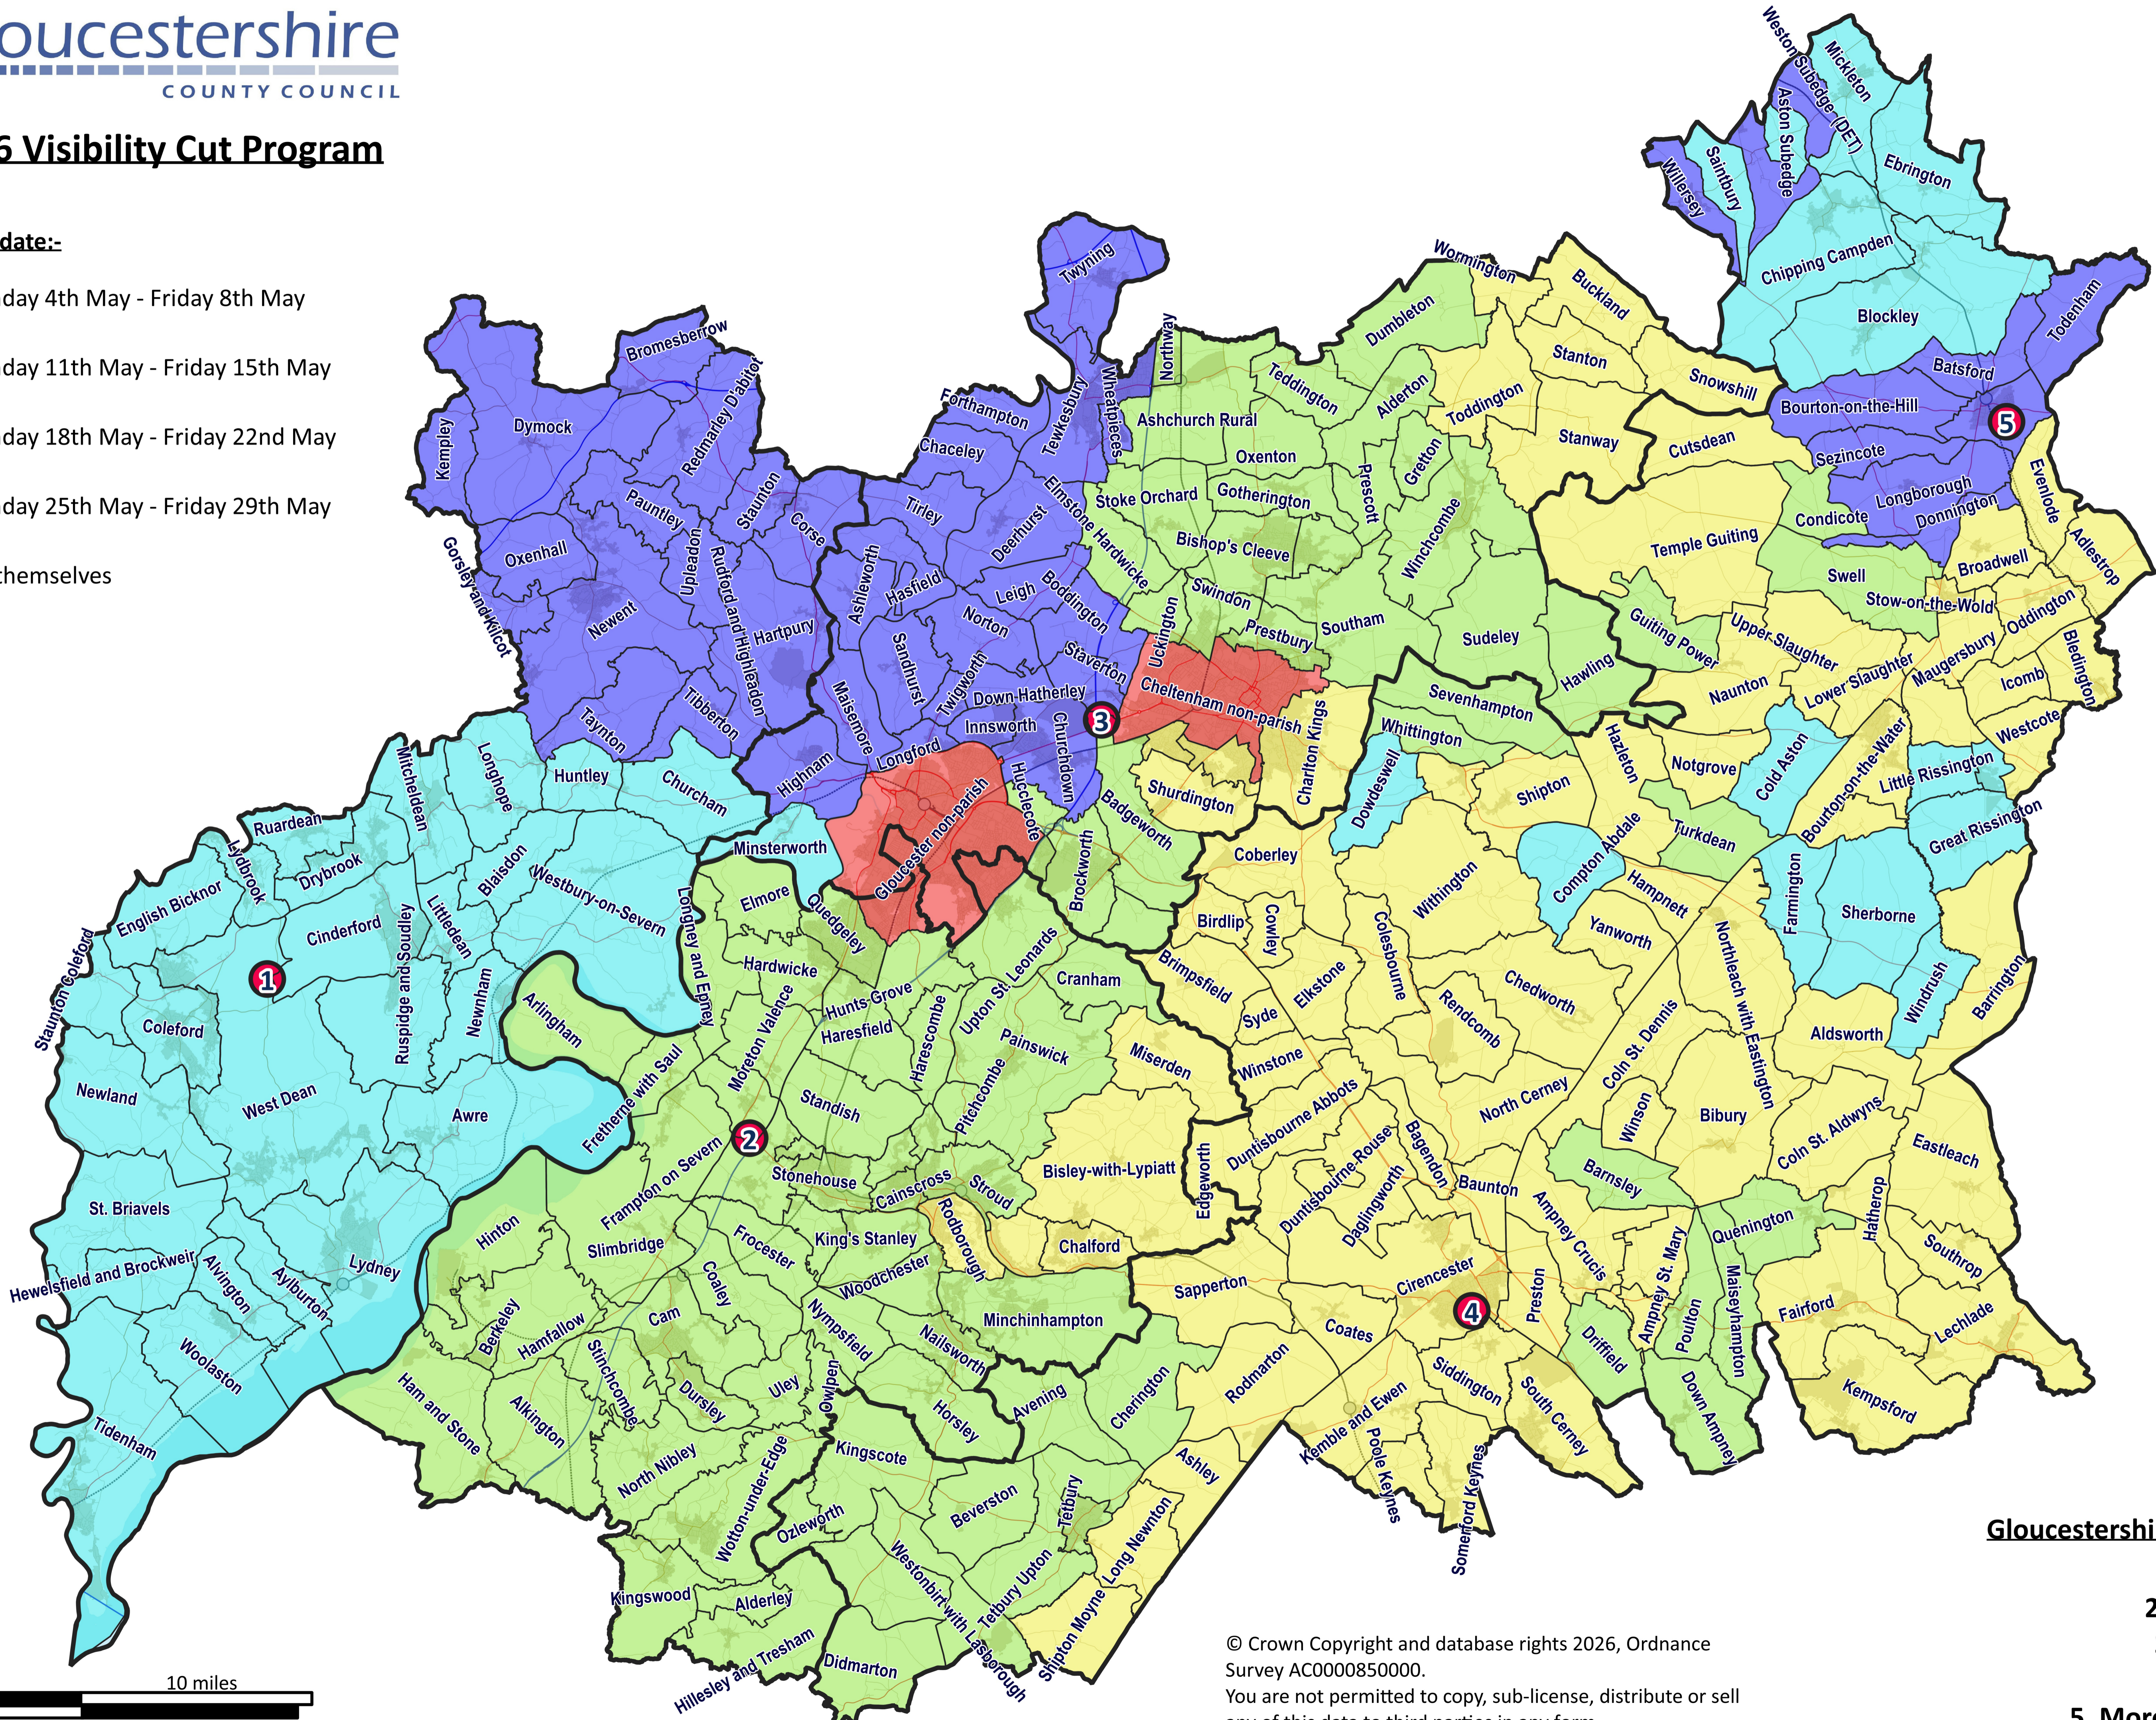

GCC 2026 Visibility Cut Program

Visibility cut date:-

- Monday 4th May - Friday 8th May
- Monday 11th May - Friday 15th May
- Monday 18th May - Friday 22nd May
- Monday 25th May - Friday 29th May
- Cut themselves

- Gloucestershire Depots** ●
1. Cannop
 2. Stroudwater
 3. Bamfurlong
 4. Cirencester
 5. Moreton-in-Marsh

© Crown Copyright and database rights 2026, Ordnance Survey AC0000850000.
You are not permitted to copy, sub-license, distribute or sell any of this data to third parties in any form.