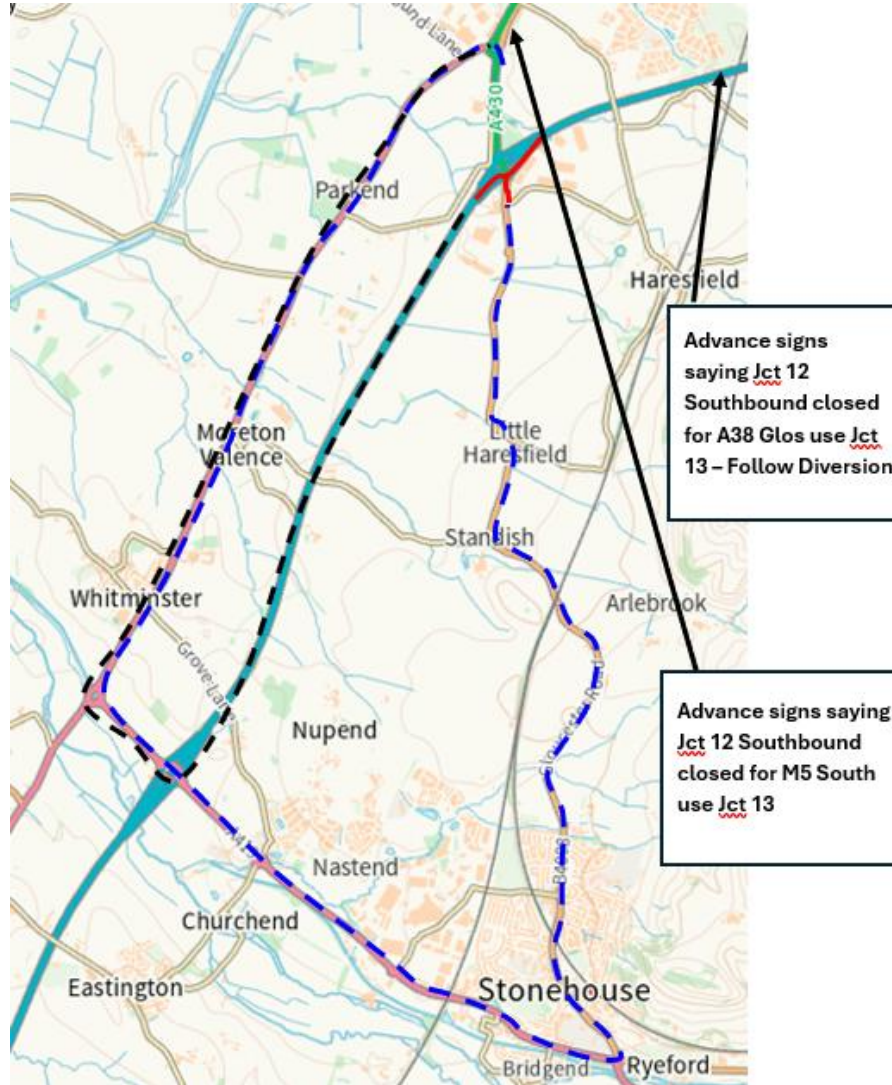

Diversion route for A38 / A430 Bath Rd Hardwicke (Jct 12) Gloucester

-  Road Closure
-  Diversion Route

It is understood that there may be other, shorter, alternative routes available, however this approved diversion shows the most suitable route for vehicles that need to keep to the same or a similar class of road.