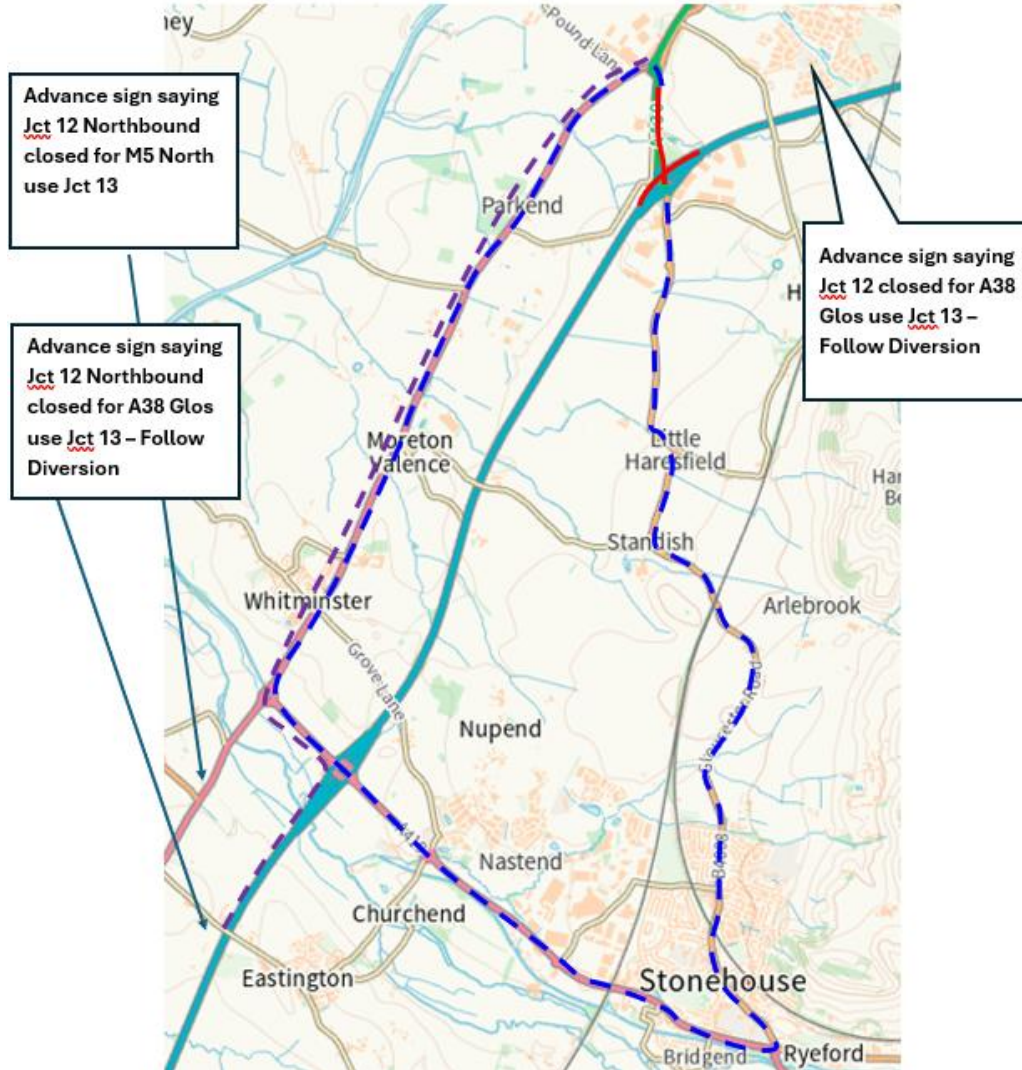

Diversion route for A38 / A430 Bath Rd Hardwicke (Jct 12) Gloucester

-  Road Closure
-  Diversion Route

It is understood that there may be other, shorter, alternative routes available, however this approved diversion shows the most suitable route for vehicles that need to keep to the same or a similar class of road.