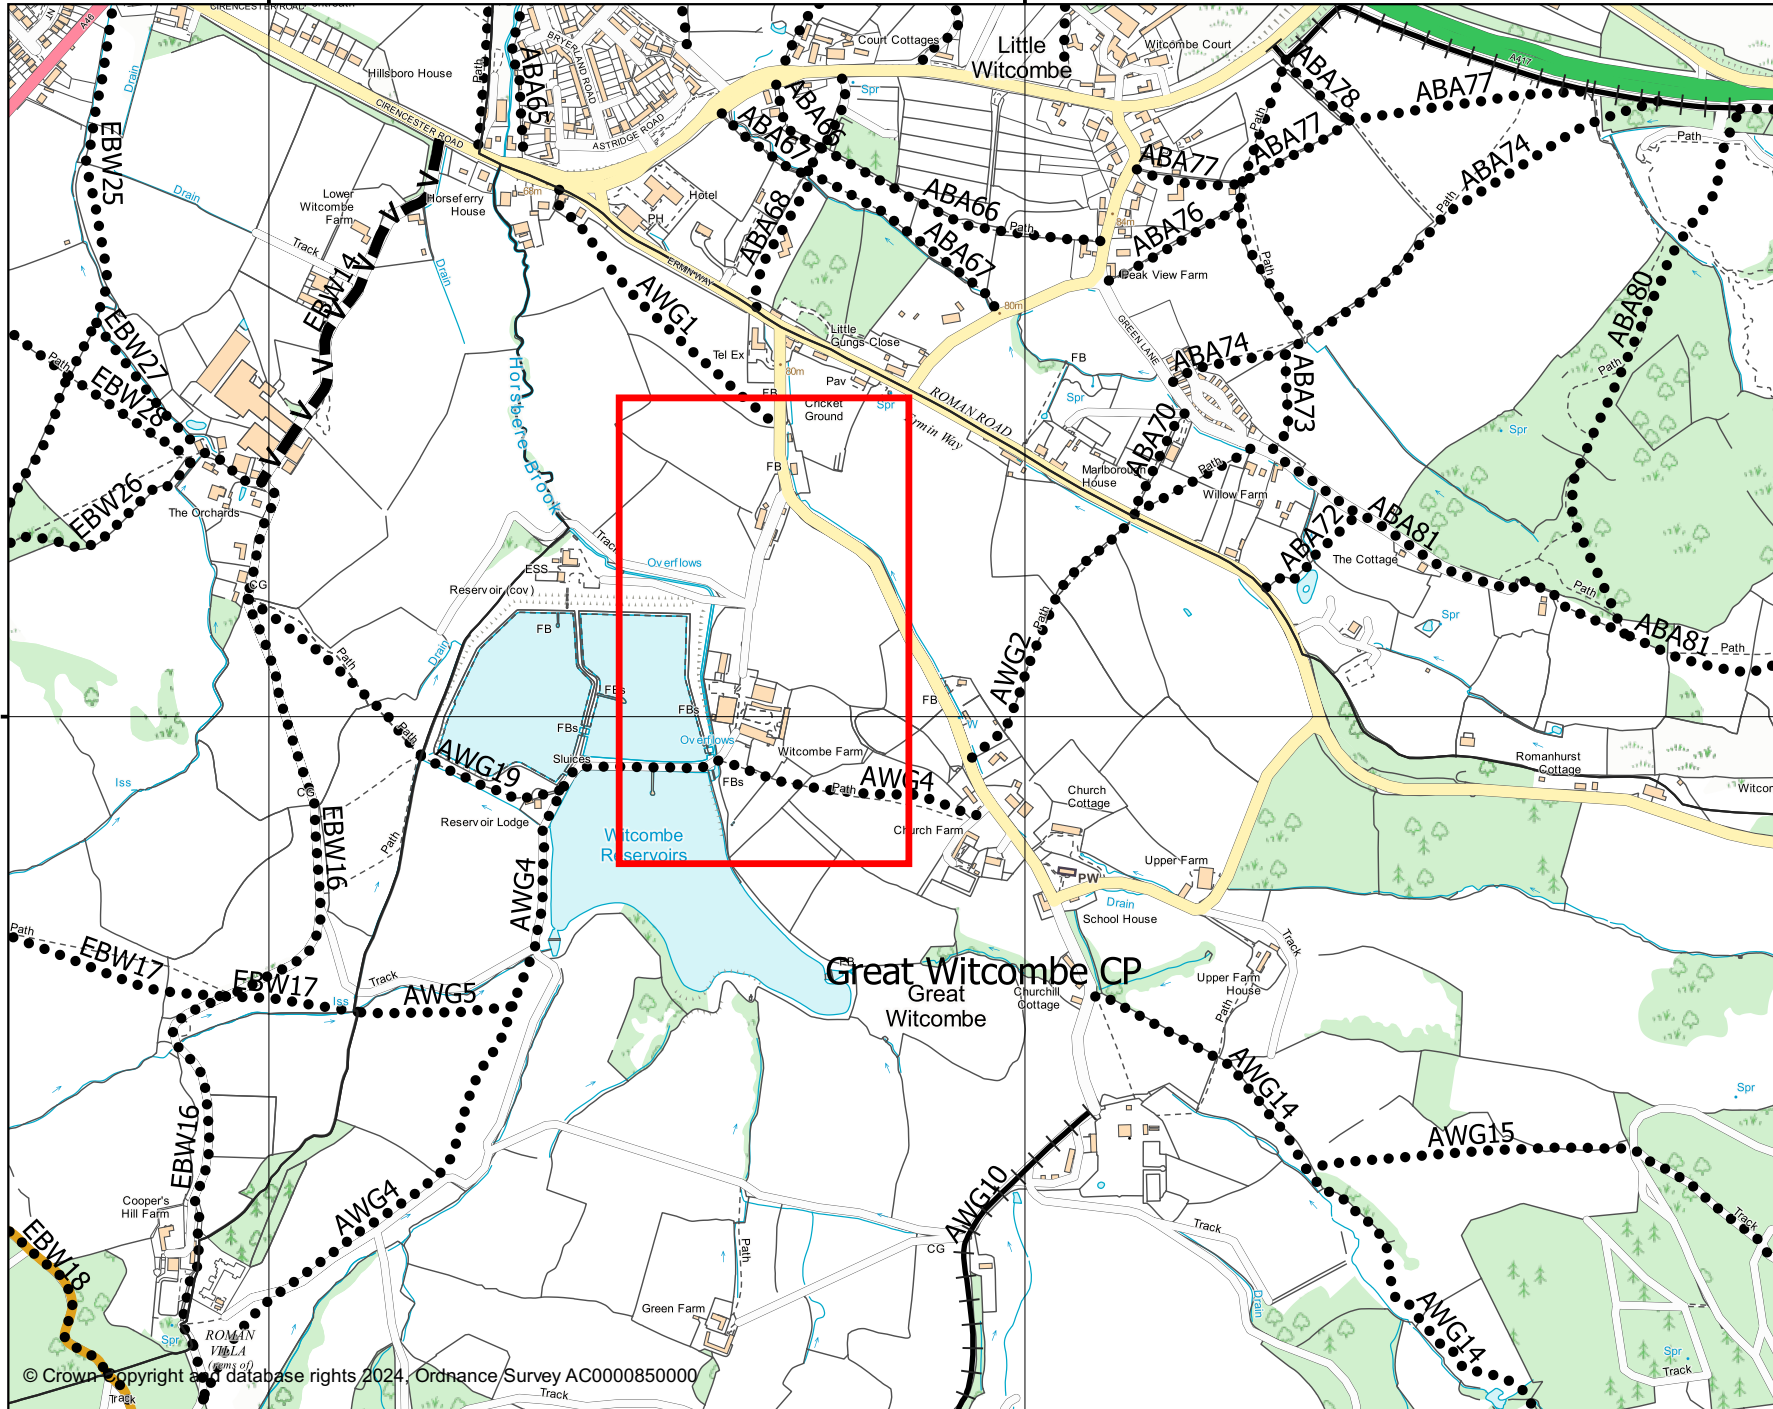

390000

391000

392000

215000

LOCATION OF CLAIMED ROUTE (573/11/101(1))

PARISH OF GREAT WITCOMBE

Key

Location of claimed route:

Highway Records

Shire Hall, Westgate Street,
Gloucester GL1 2TG
www.gloucestershire.gov.uk
Tel. 01452 328982

Drawn by: RR

SCALE:1:10,000

DATE: 29/07/2024

© Crown Copyright and database right 2024, Ordnance Survey AC0000850000. Unauthorised reproduction infringes Crown copyright and may lead to prosecution or civil proceedings. You are not permitted to copy, sub-license, distribute or sell any of this data to third parties in any form. This plan may be subject to distortions in scale so any measurements taken may not match those between the same points on the ground.