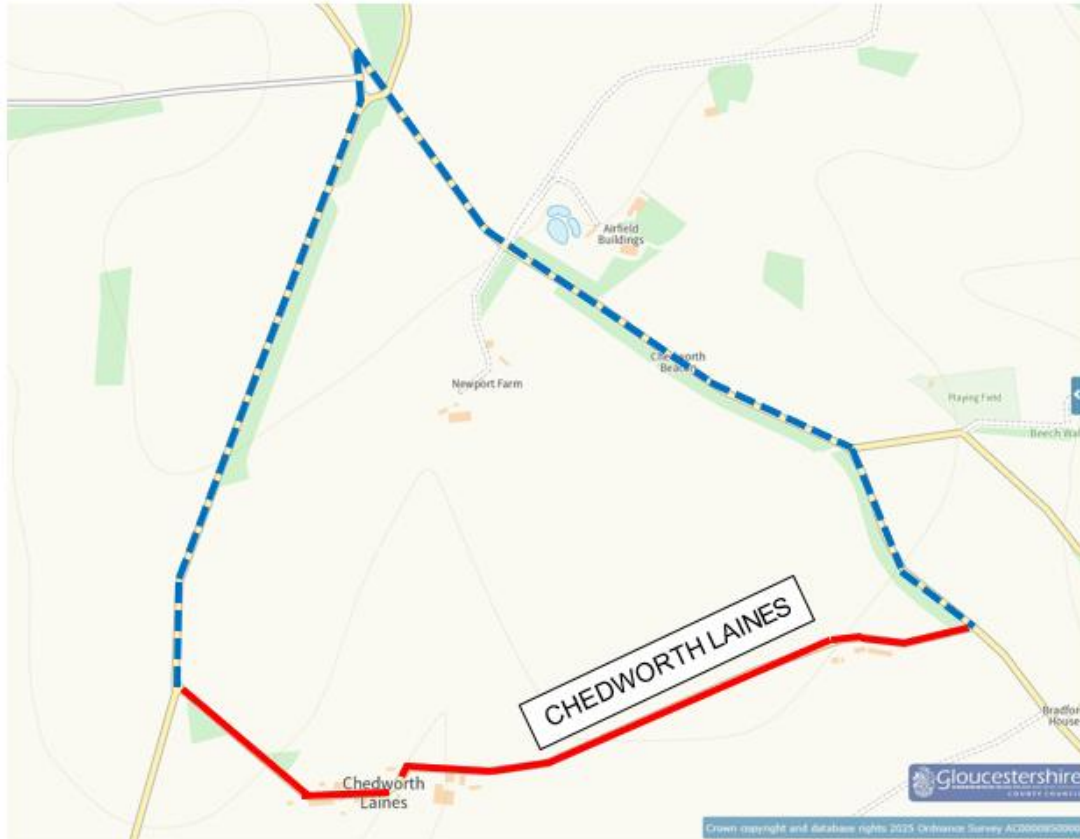

Highways

CHEDWORTH LAINES CHEDWORTH – SITE MAP

Yours faithfully,

Nick Holder, Supervisor for and on behalf of Ringway