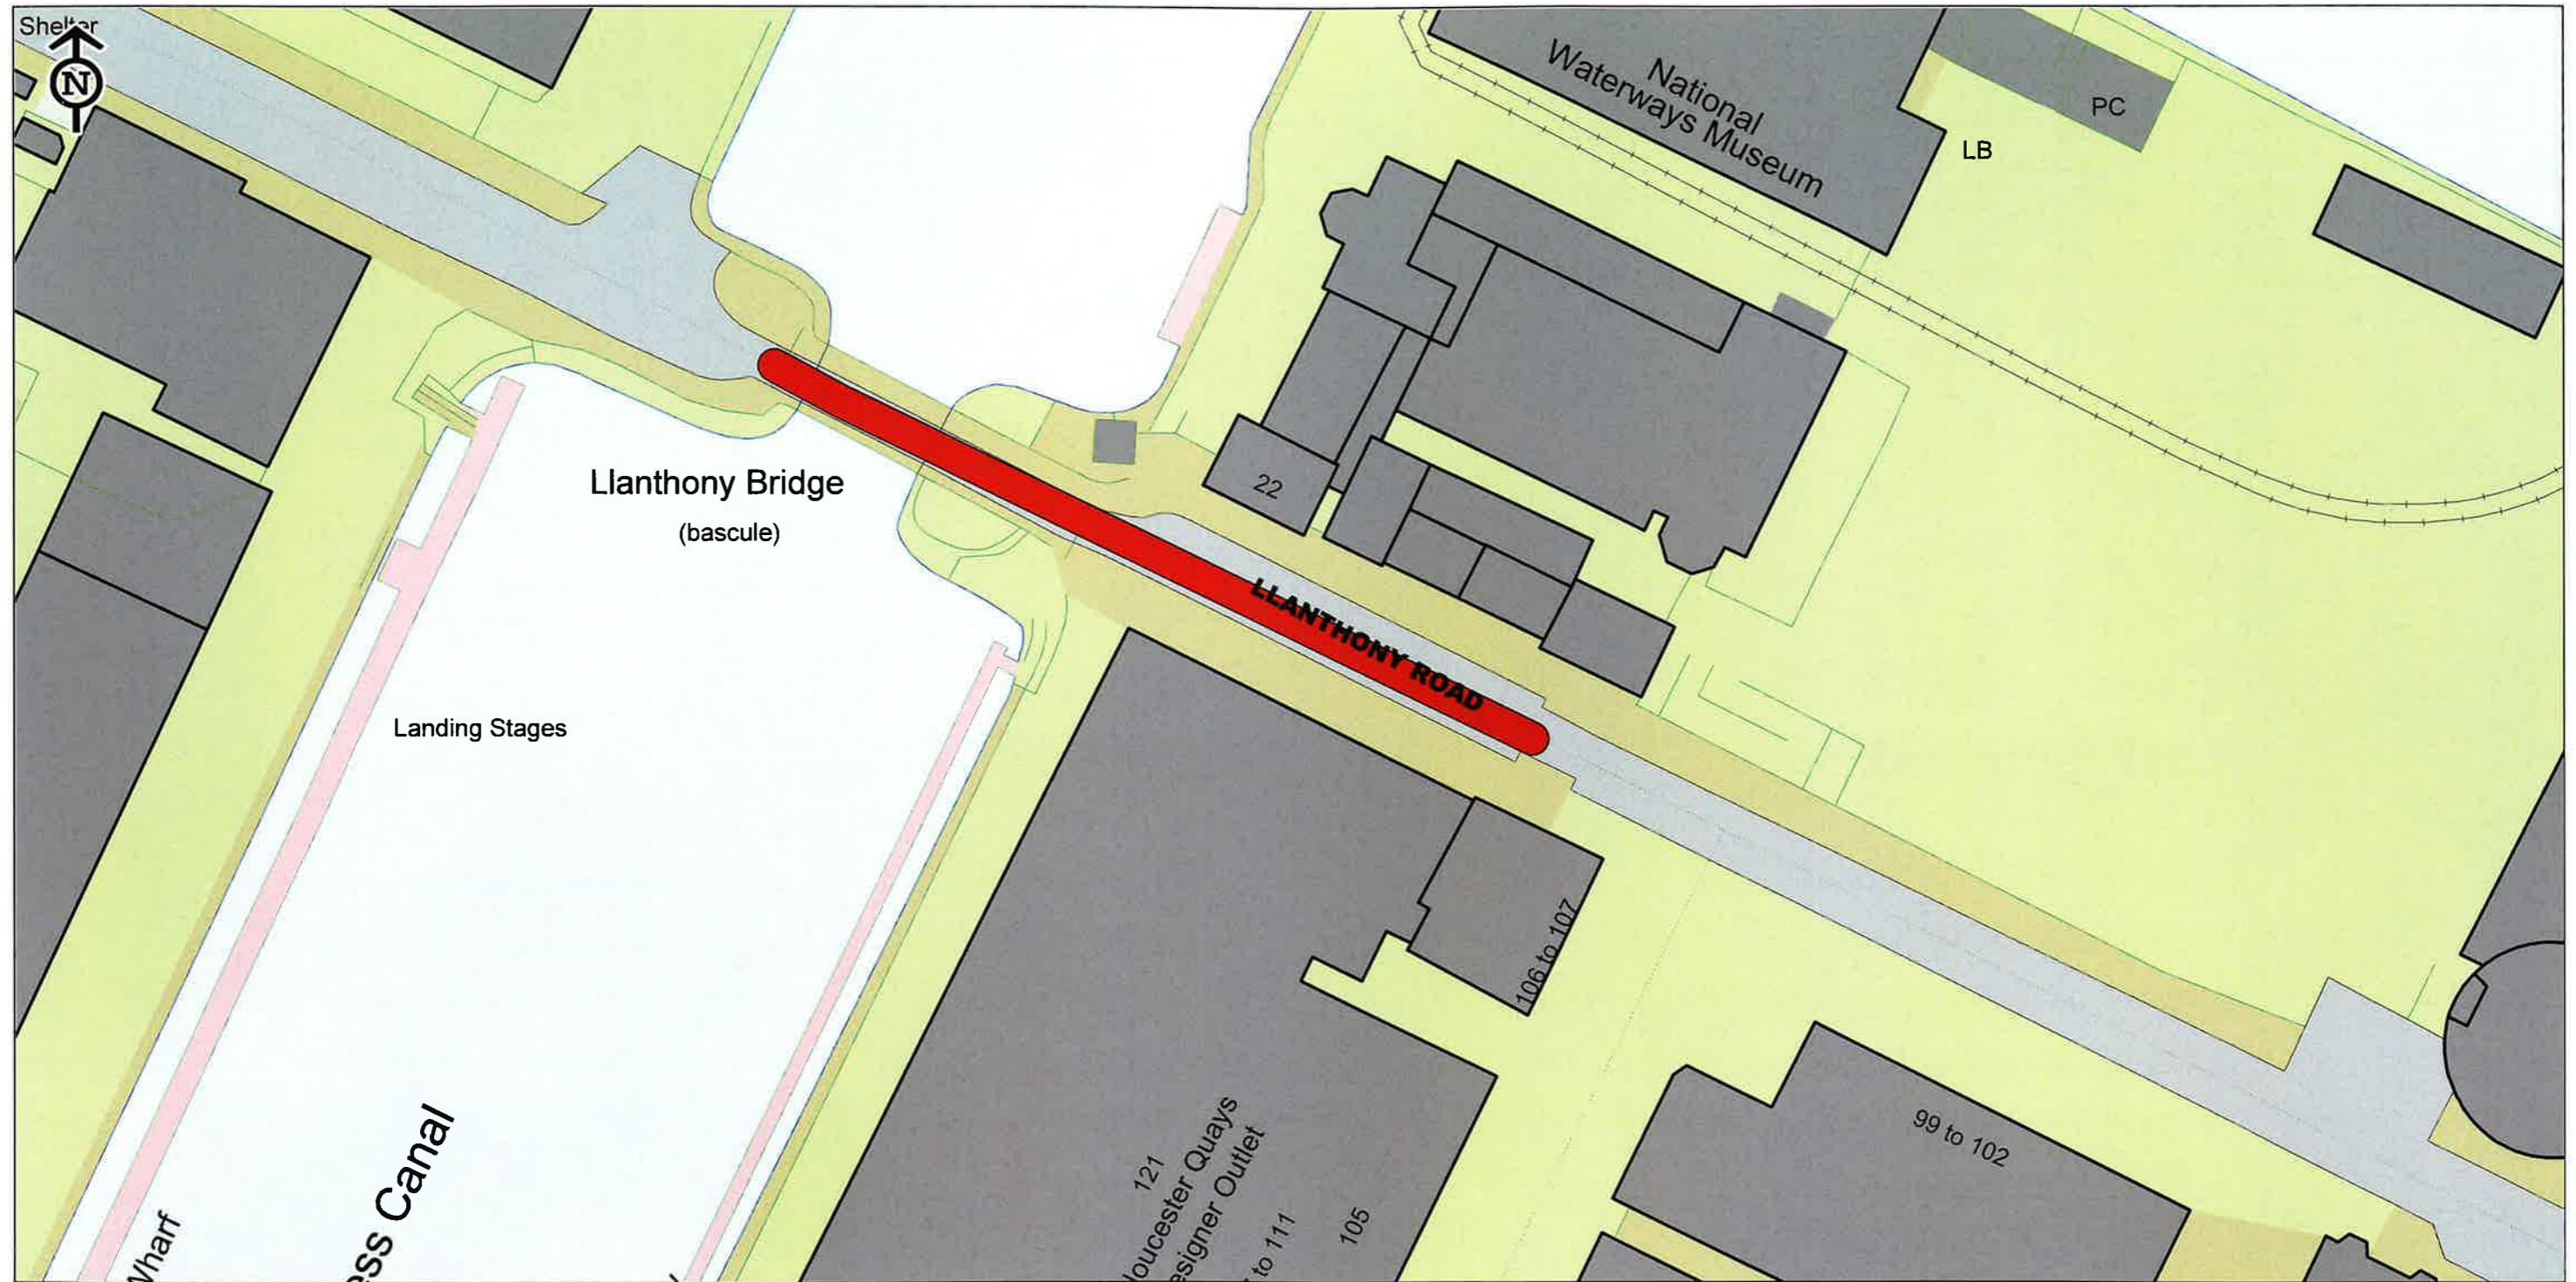

## BUS LANE PLAN 12: Llanthony Road, Gloucester

Sheet Revision Number: 1

Sheet Active From: 21.05.2021

SCALE - 1 : 500 at A3 size

 Bus lane extent

Two-way  
At Any Time  
Local Buses, Taxis, Pedal Cycles, Authorised Vehicles (Private Hire Vehicles)